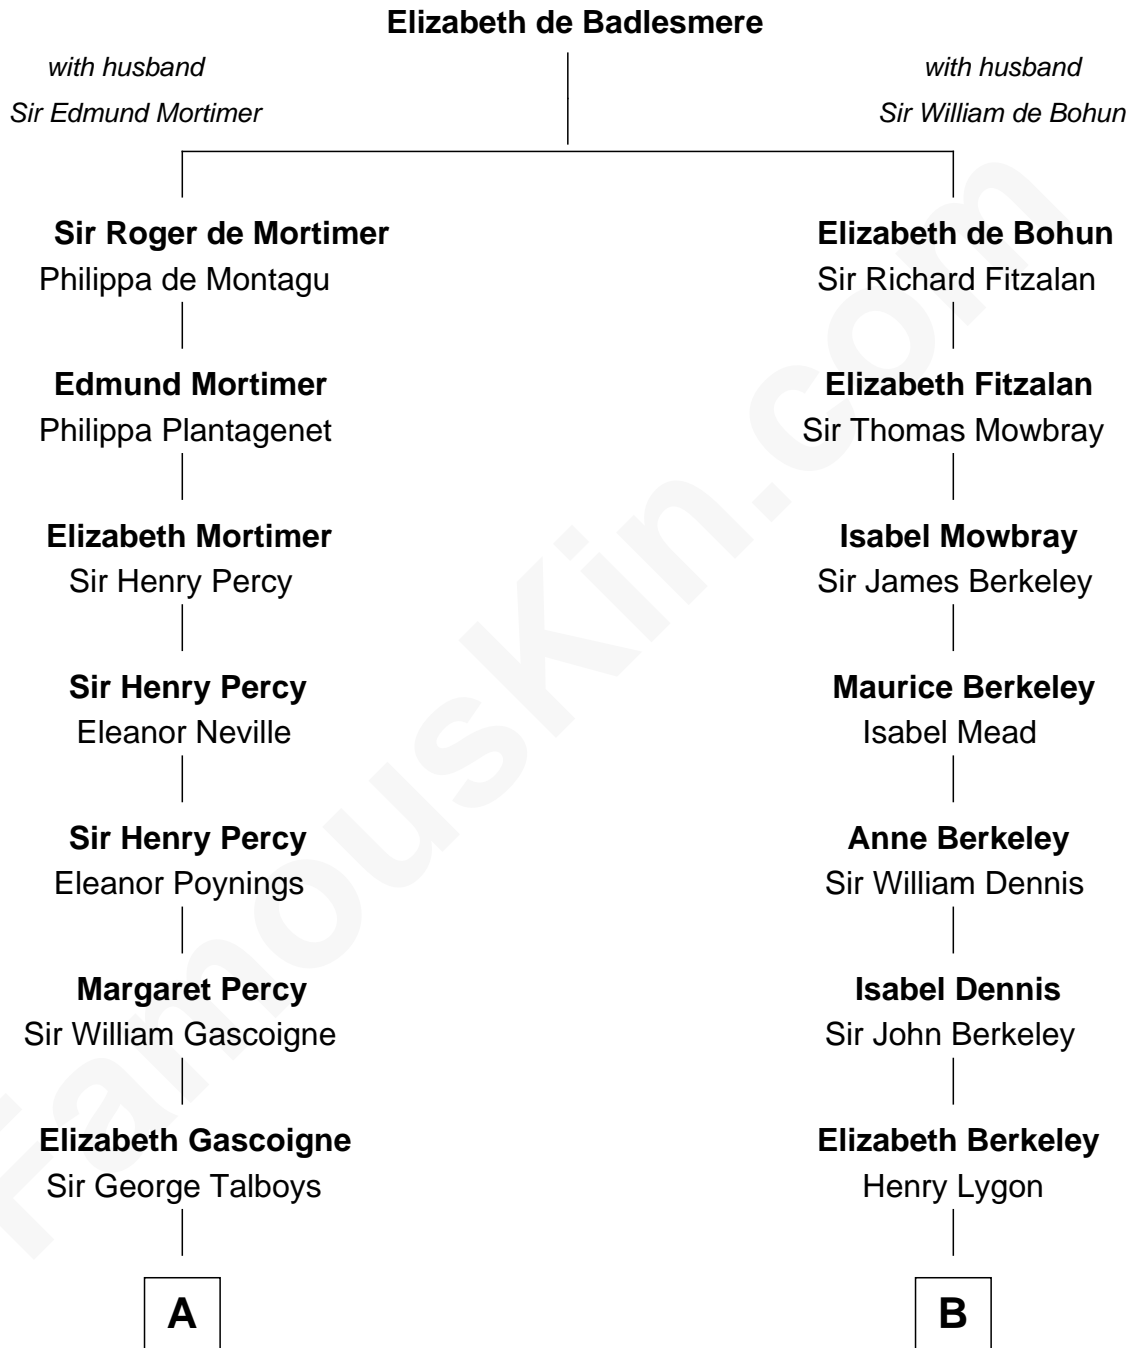

FamousKin.com

Relationship Chart of

Thomas Nelson

Signer of the Declaration of Independence

14th cousin 3 times removed of

General Douglas MacArthur

U.S. Army - World War II

A

Anne Talboys
Sir Edward Dymoke

Frances Dymoke
Sir Thomas Windebank

Mildred Windebank
Robert Reade

Col. George Reade
Elizabeth Martiau

Robert Reade
Mary Lilly

Margaret Reade
Thomas Nelson

William Nelson
Elizabeth Burwell