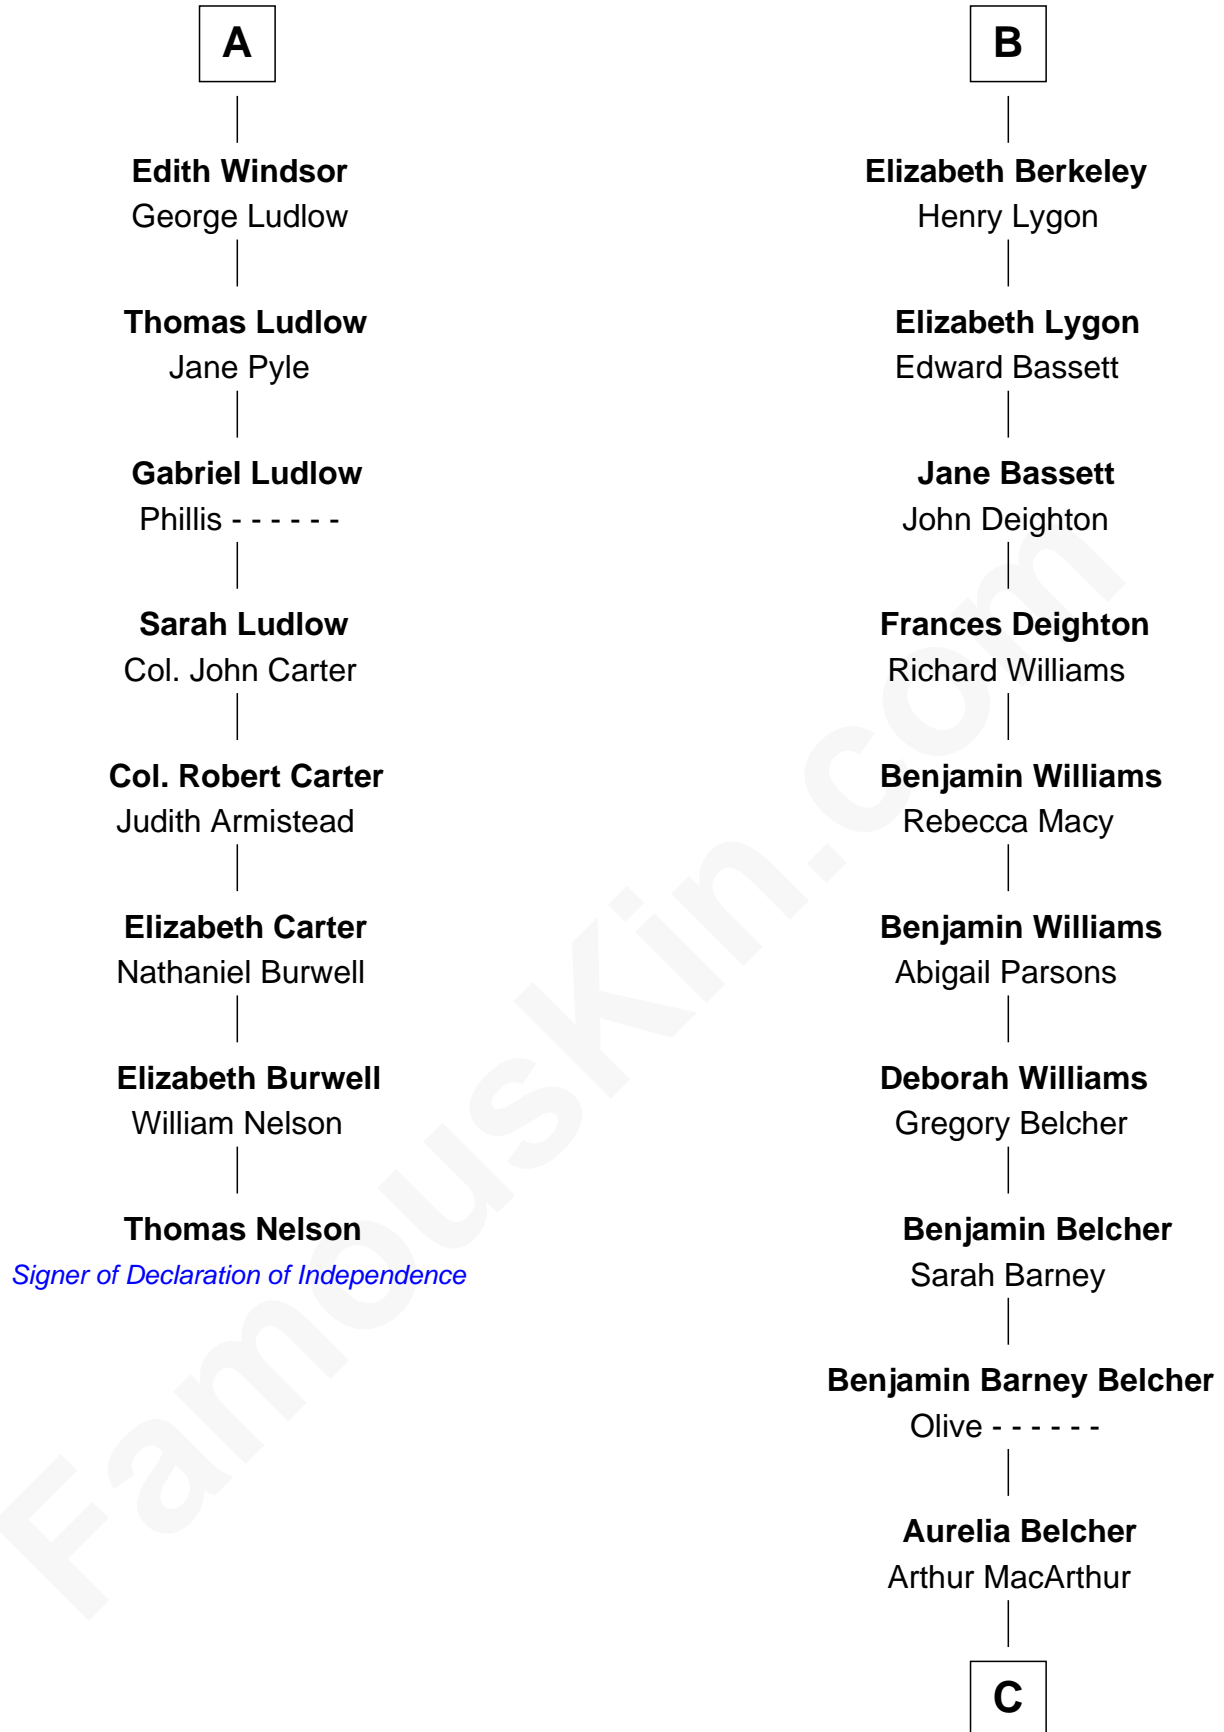

FamousKin.com

Relationship Chart of

Thomas Nelson

Signer of the Declaration of Independence

14th cousin 4 times removed of

General Douglas MacArthur

U.S. Army - World War II

Humphrey de Bohun
Elizabeth Plantagenet

C

Gen. Arthur MacArthur

Mary Pinckney Hardy

General Douglas MacArthur

U.S. Army - World War II

FamousKin.com