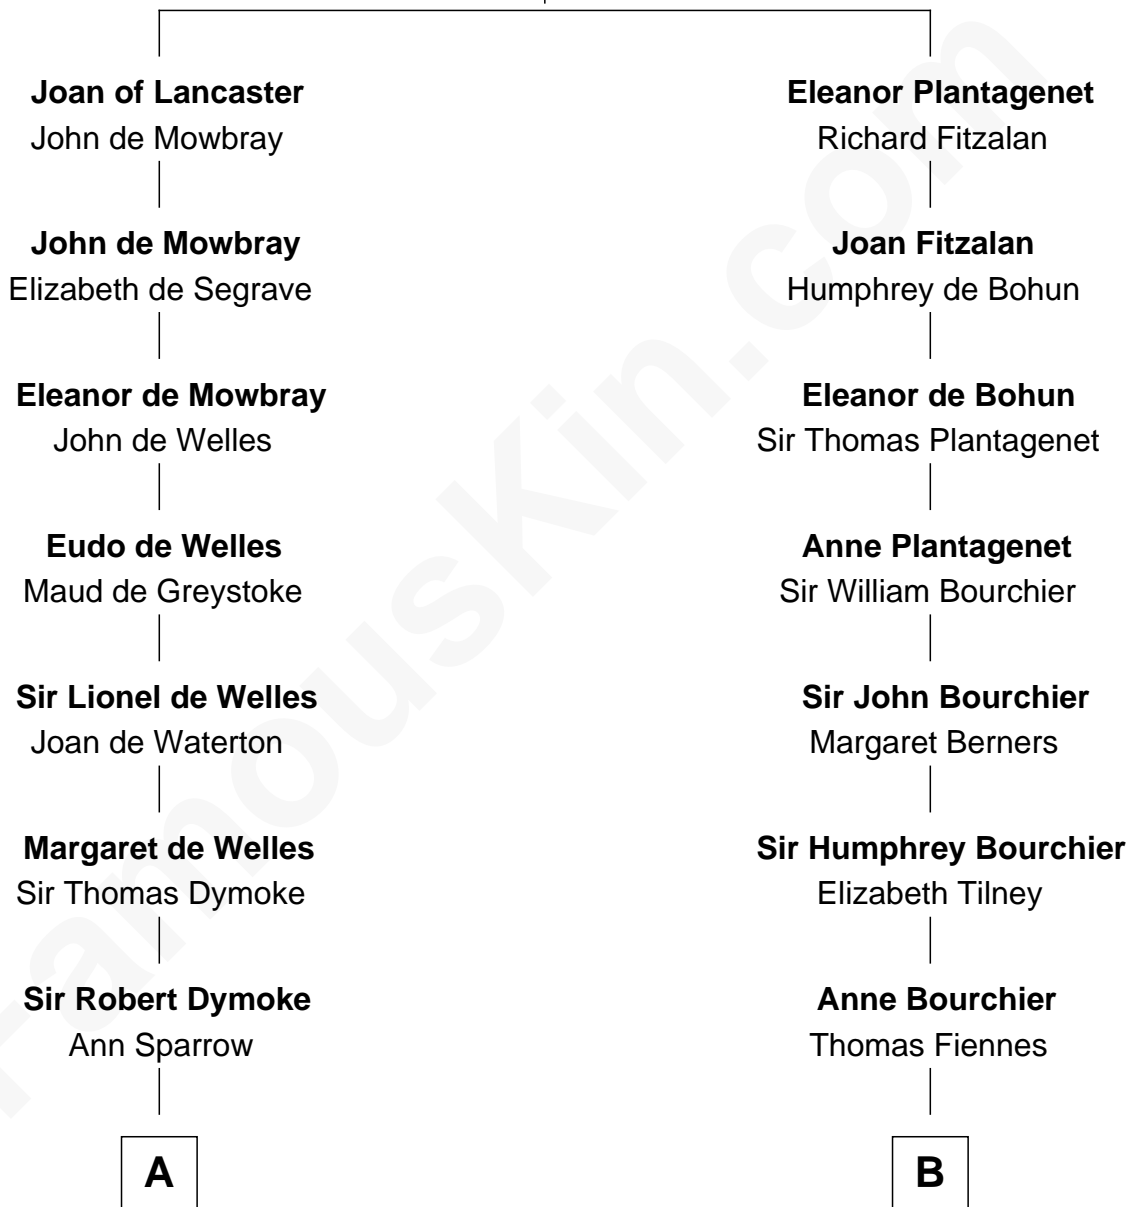

FamousKin.com

Relationship Chart of

Thomas Nelson

Signer of the Declaration of Independence

14th cousin 6 times removed of

Frank Lloyd Wright
American Architect

Henry Plantagenet
Maud de Chaworth

C

—
Martha Hubbard

David Wright
—

Rev. David Wright

Abigail Goddard
—

William Carey Wright

Anna Lloyd Jones
—

Frank Lloyd Wright

American Architect