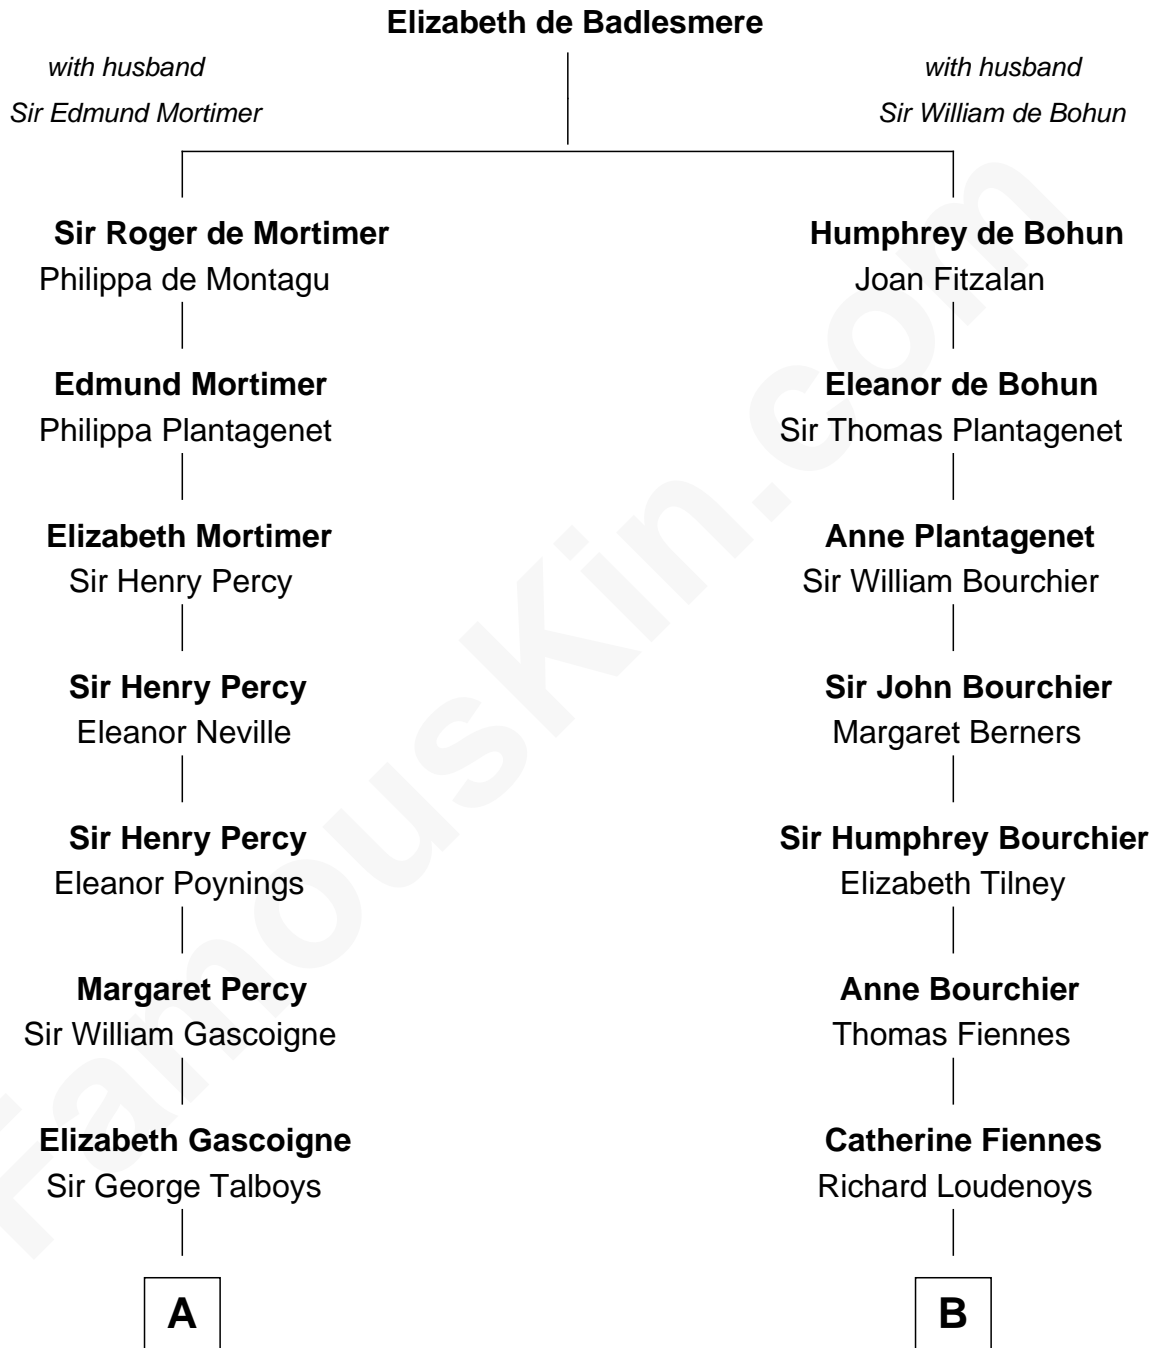

FamousKin.com

Relationship Chart of

Thomas Nelson

Signer of the Declaration of Independence

14th cousin 5 times removed of

Frank Lloyd Wright
American Architect

C

Rev. David Wright

Abigail Goddard

William Carey Wright

Anna Lloyd Jones

Frank Lloyd Wright

American Architect

FamousKin.com