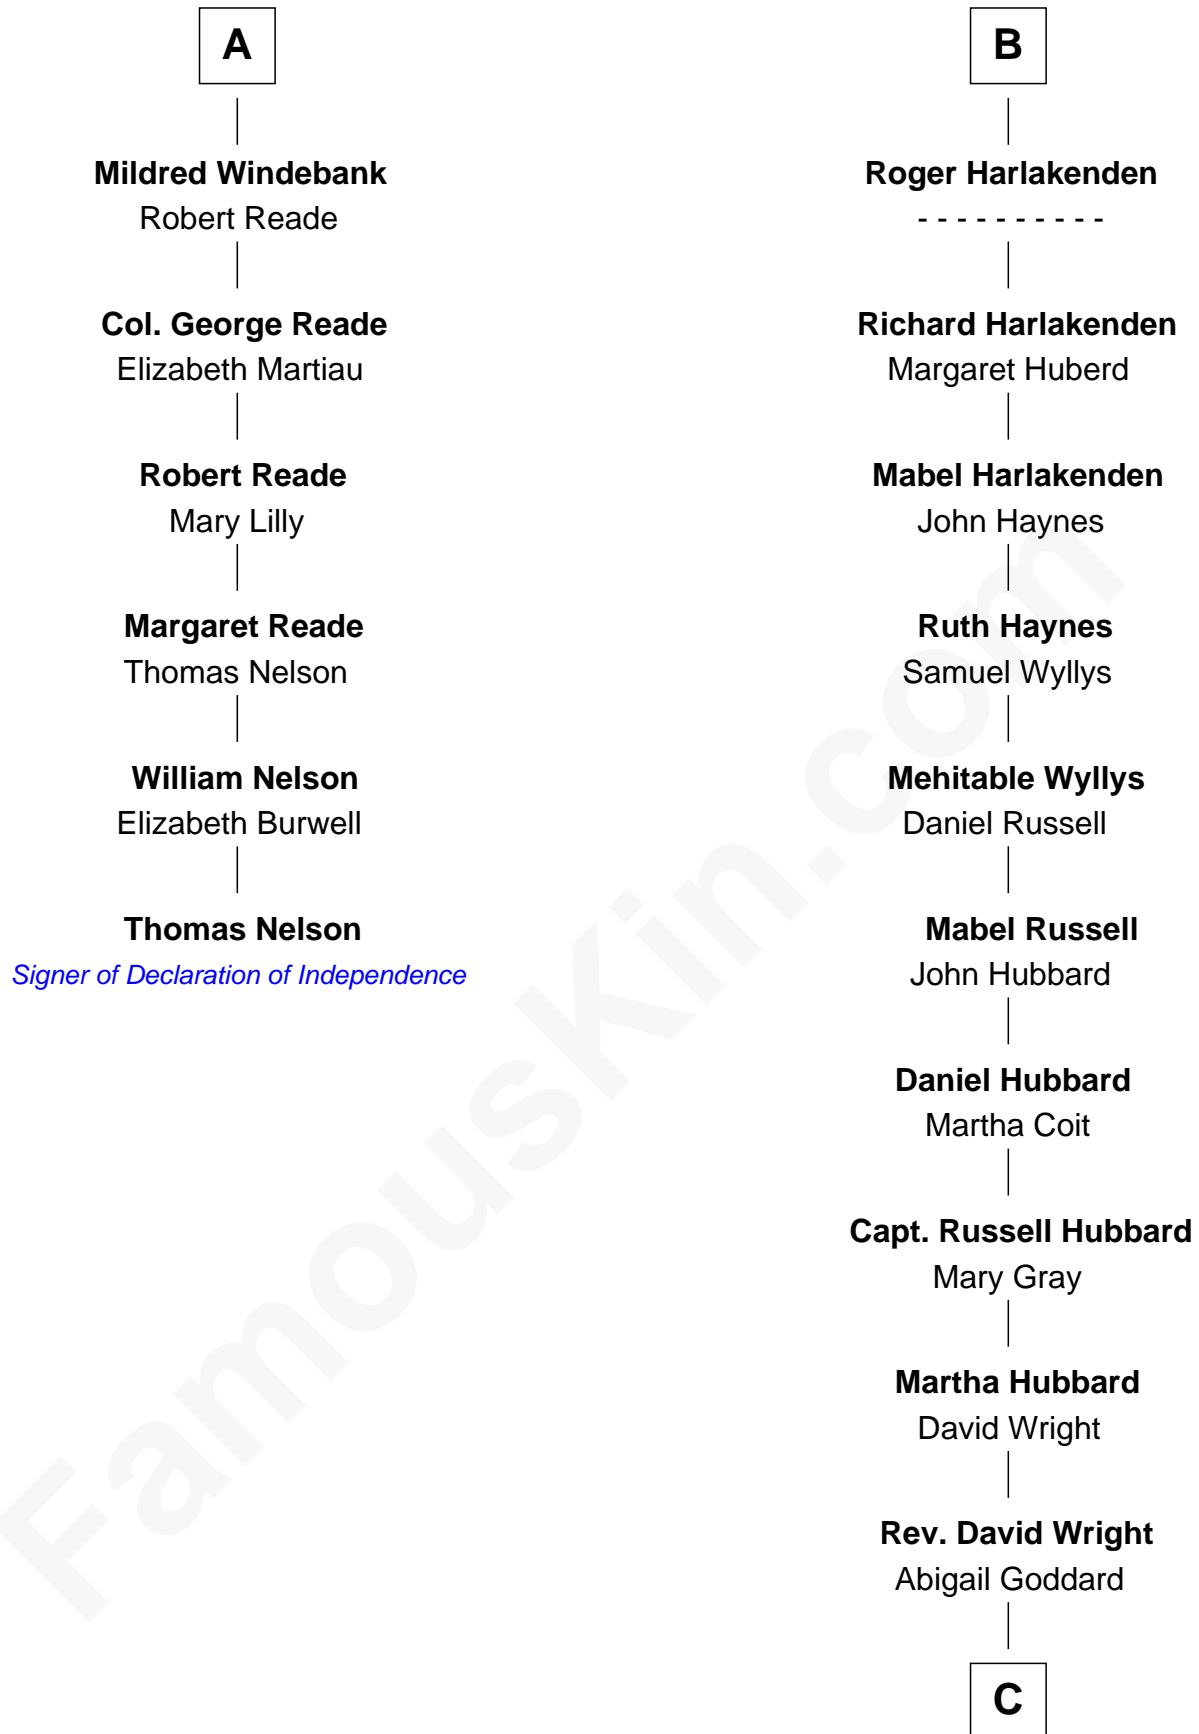

FamousKin.com

Relationship Chart of

Thomas Nelson

Signer of the Declaration of Independence

12th cousin 6 times removed of

Frank Lloyd Wright
American Architect

C

William Carey Wright

Anna Lloyd Jones

Frank Lloyd Wright

American Architect

FamousKin.com