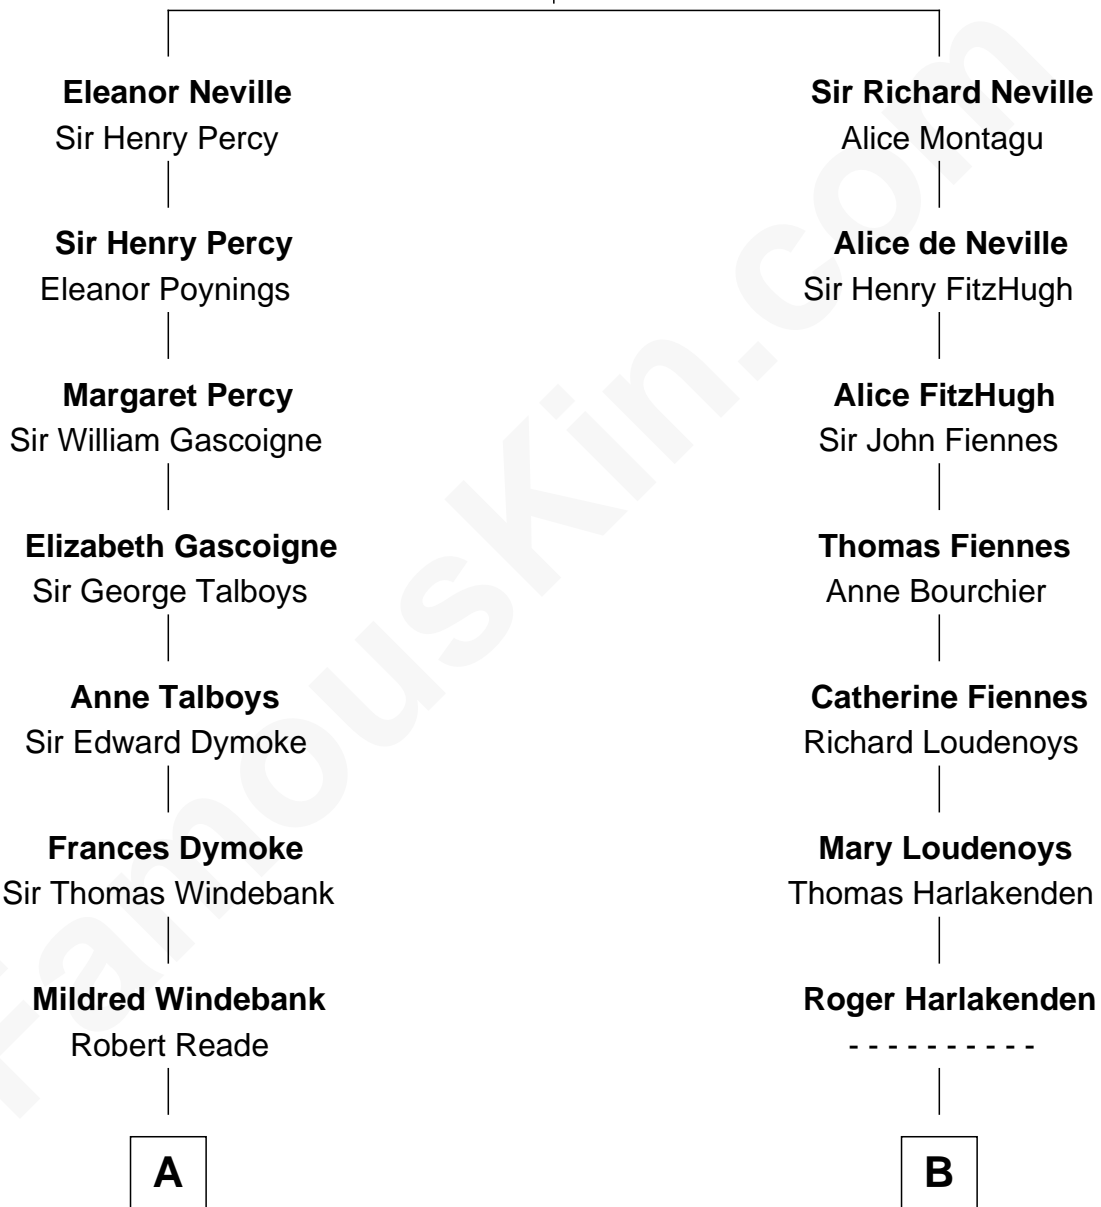

## Relationship Chart of

### Thomas Nelson

*Signer of the Declaration of Independence*

11th cousin 6 times removed of

**Frank Lloyd Wright**  
*American Architect*

**Sir Ralph Neville**  
Joan Beaufort

**A**

**Col. George Reade**

Elizabeth Martiau

**Robert Reade**

Mary Lilly

**Margaret Reade**

Thomas Nelson

**William Nelson**

Elizabeth Burwell

**Thomas Nelson**

*Signer of Declaration of Independence*