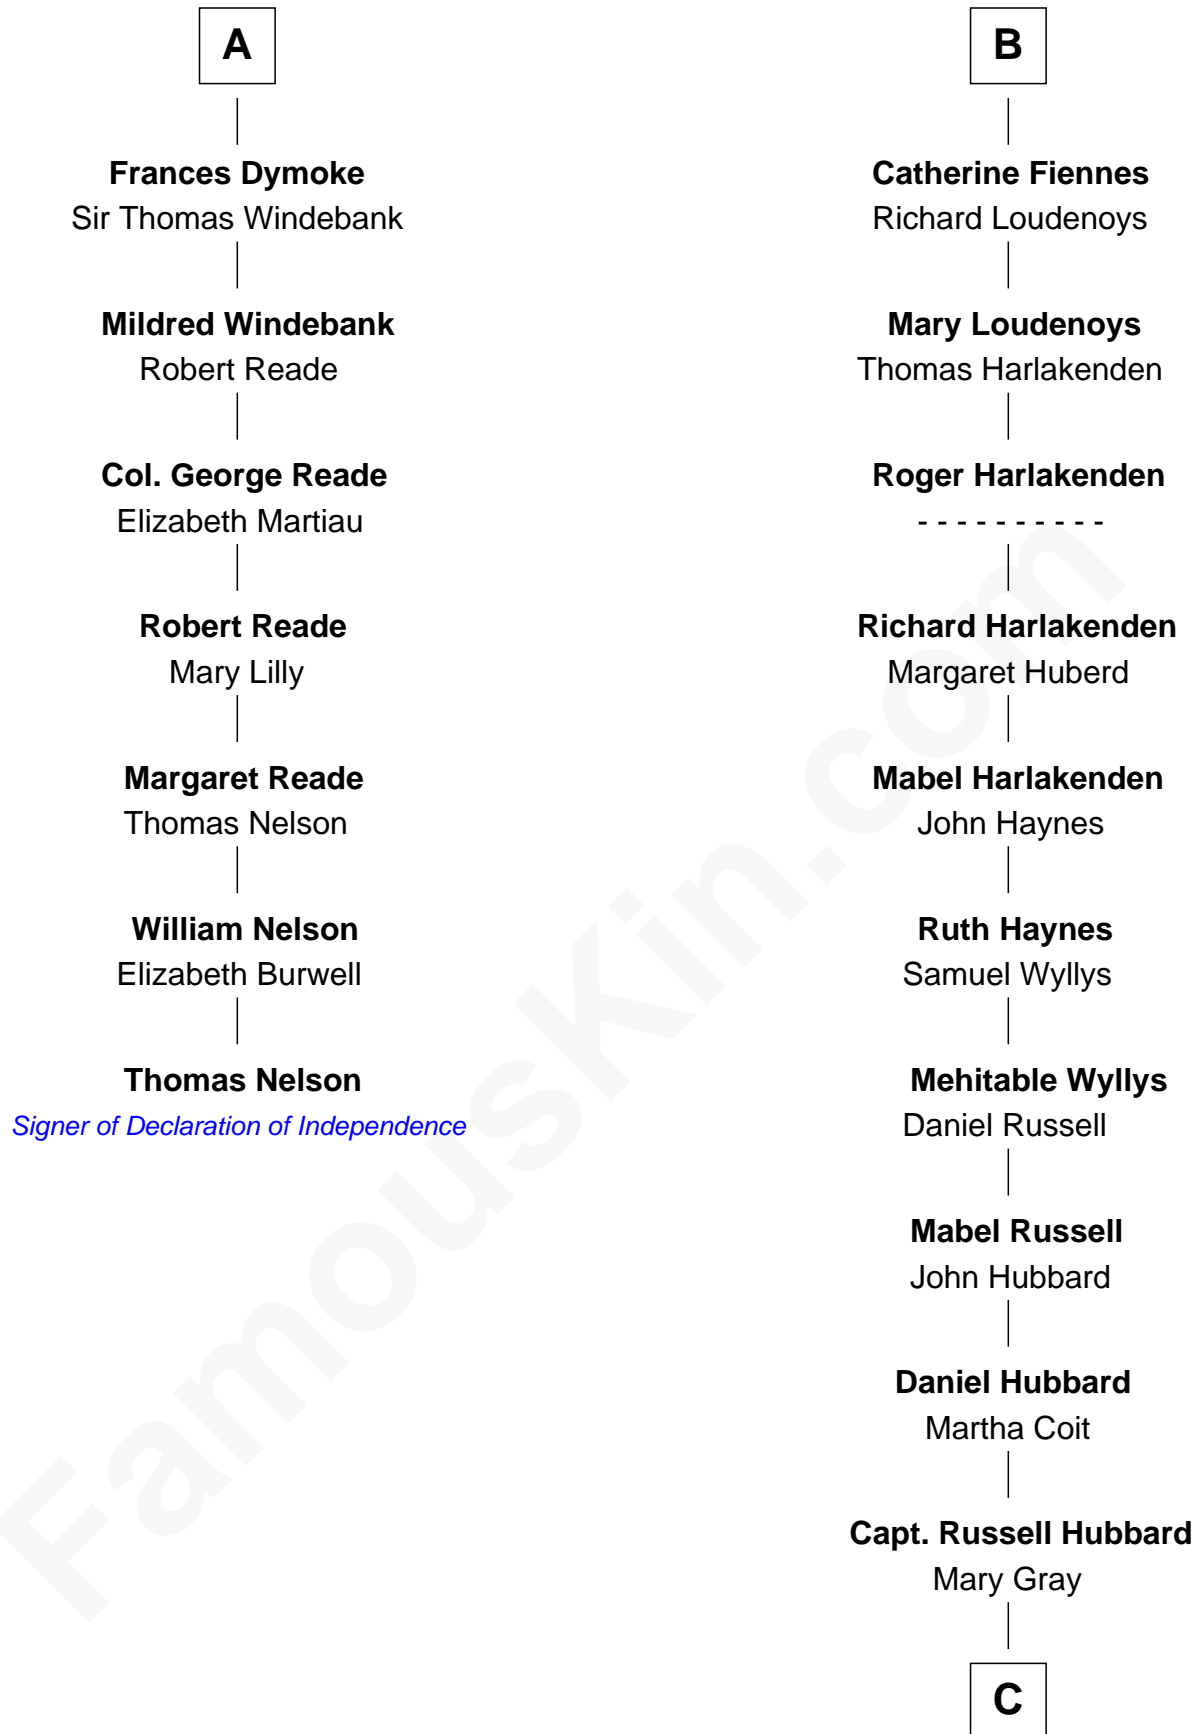

## Relationship Chart of

### Thomas Nelson

*Signer of the Declaration of Independence*

13th cousin 7 times removed of

**Frank Lloyd Wright**  
*American Architect*

**C**

—  
**Martha Hubbard**

David Wright  
—

**Rev. David Wright**