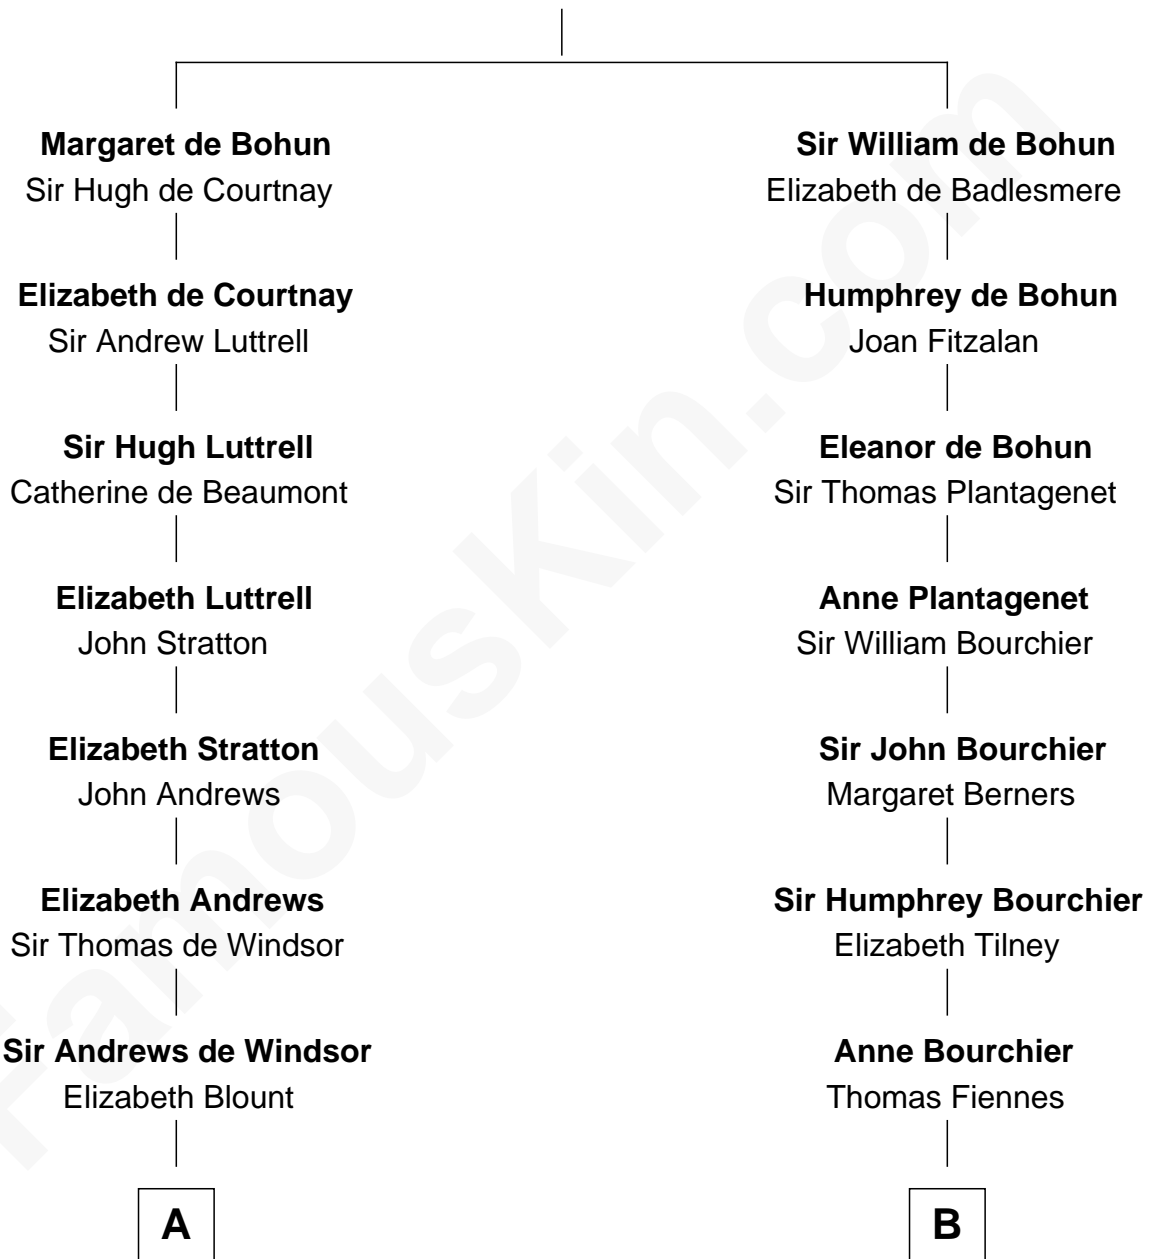

FamousKin.com

Relationship Chart of

Thomas Nelson

Signer of the Declaration of Independence

14th cousin 6 times removed of

Frank Lloyd Wright
American Architect

Humphrey de Bohun
Elizabeth Plantagenet

C

—
Martha Hubbard

David Wright
—

Rev. David Wright

Abigail Goddard
—

William Carey Wright

Anna Lloyd Jones
—

Frank Lloyd Wright

American Architect