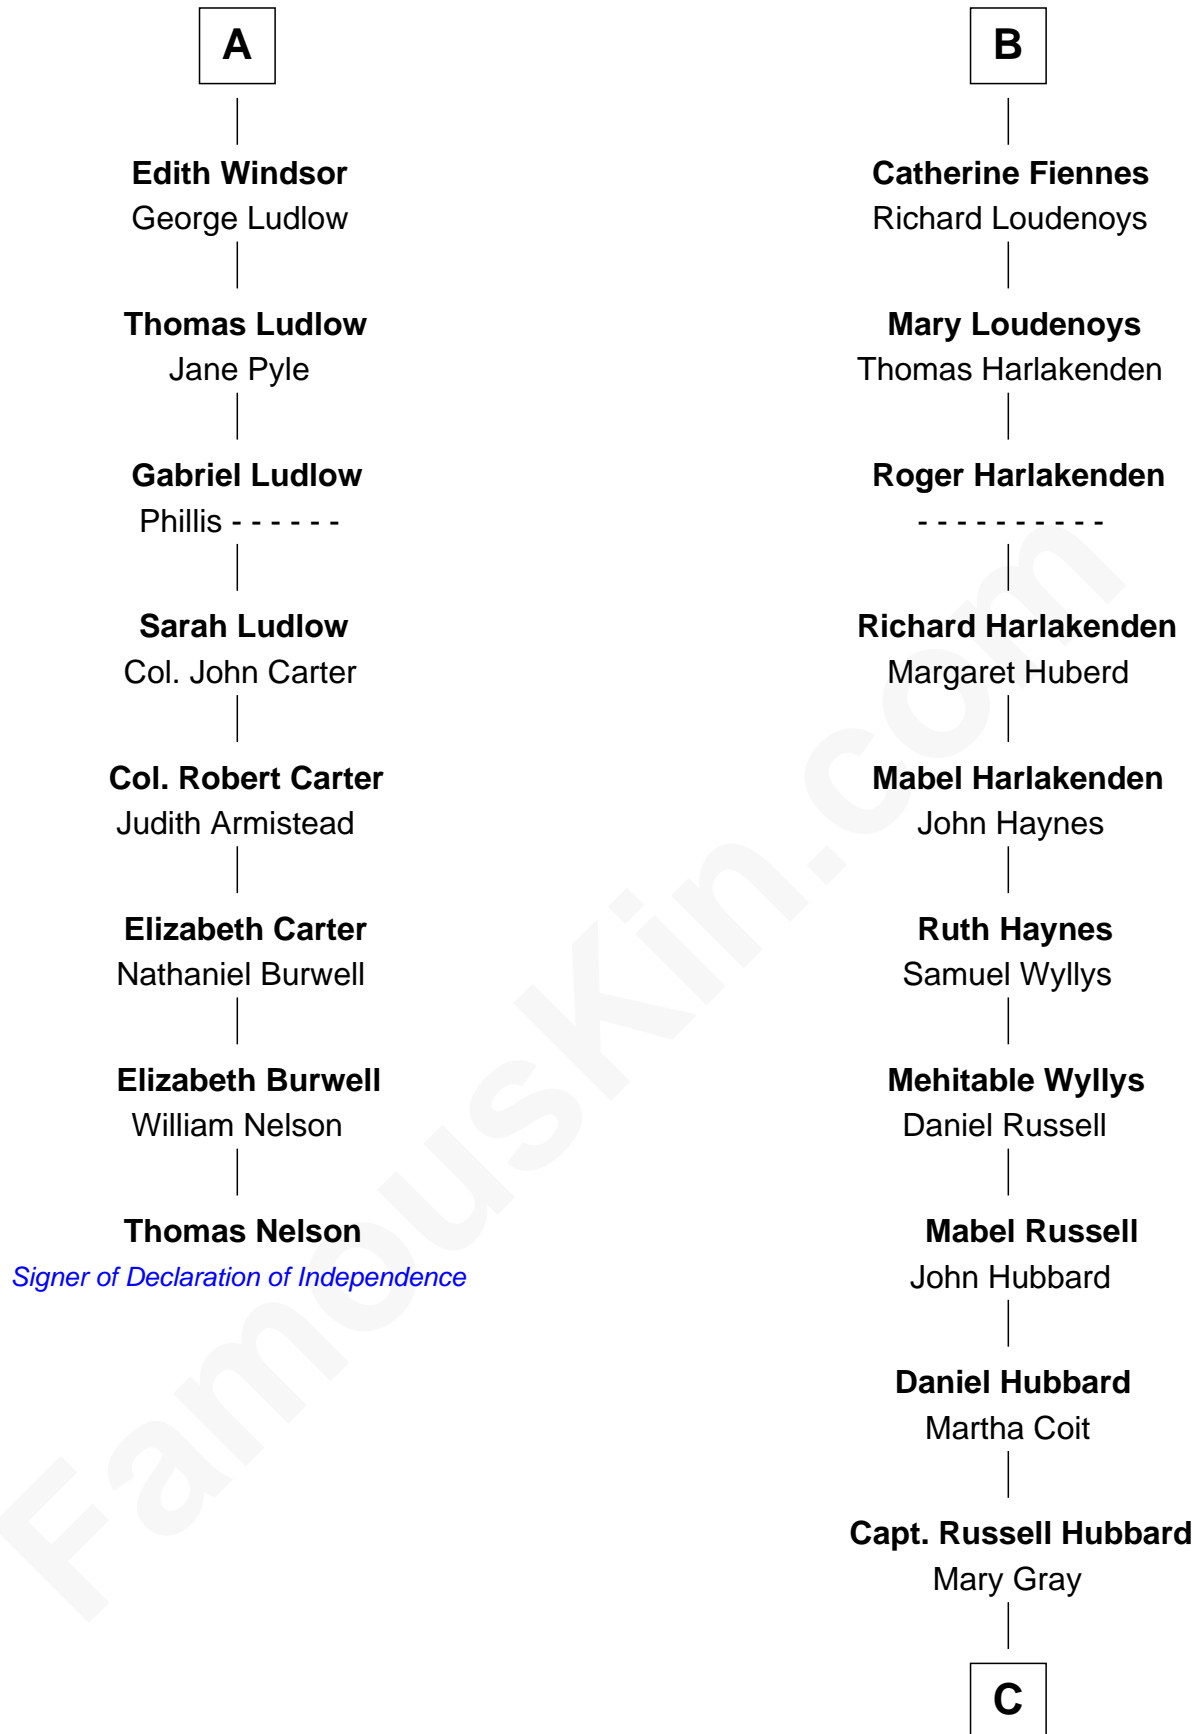

FamousKin.com

Relationship Chart of

Thomas Nelson

Signer of the Declaration of Independence

14th cousin 6 times removed of

Frank Lloyd Wright
American Architect

Humphrey de Bohun
Elizabeth Plantagenet

C

—
Martha Hubbard

David Wright
—

Rev. David Wright

Abigail Goddard
—

William Carey Wright

Anna Lloyd Jones
—

Frank Lloyd Wright

American Architect