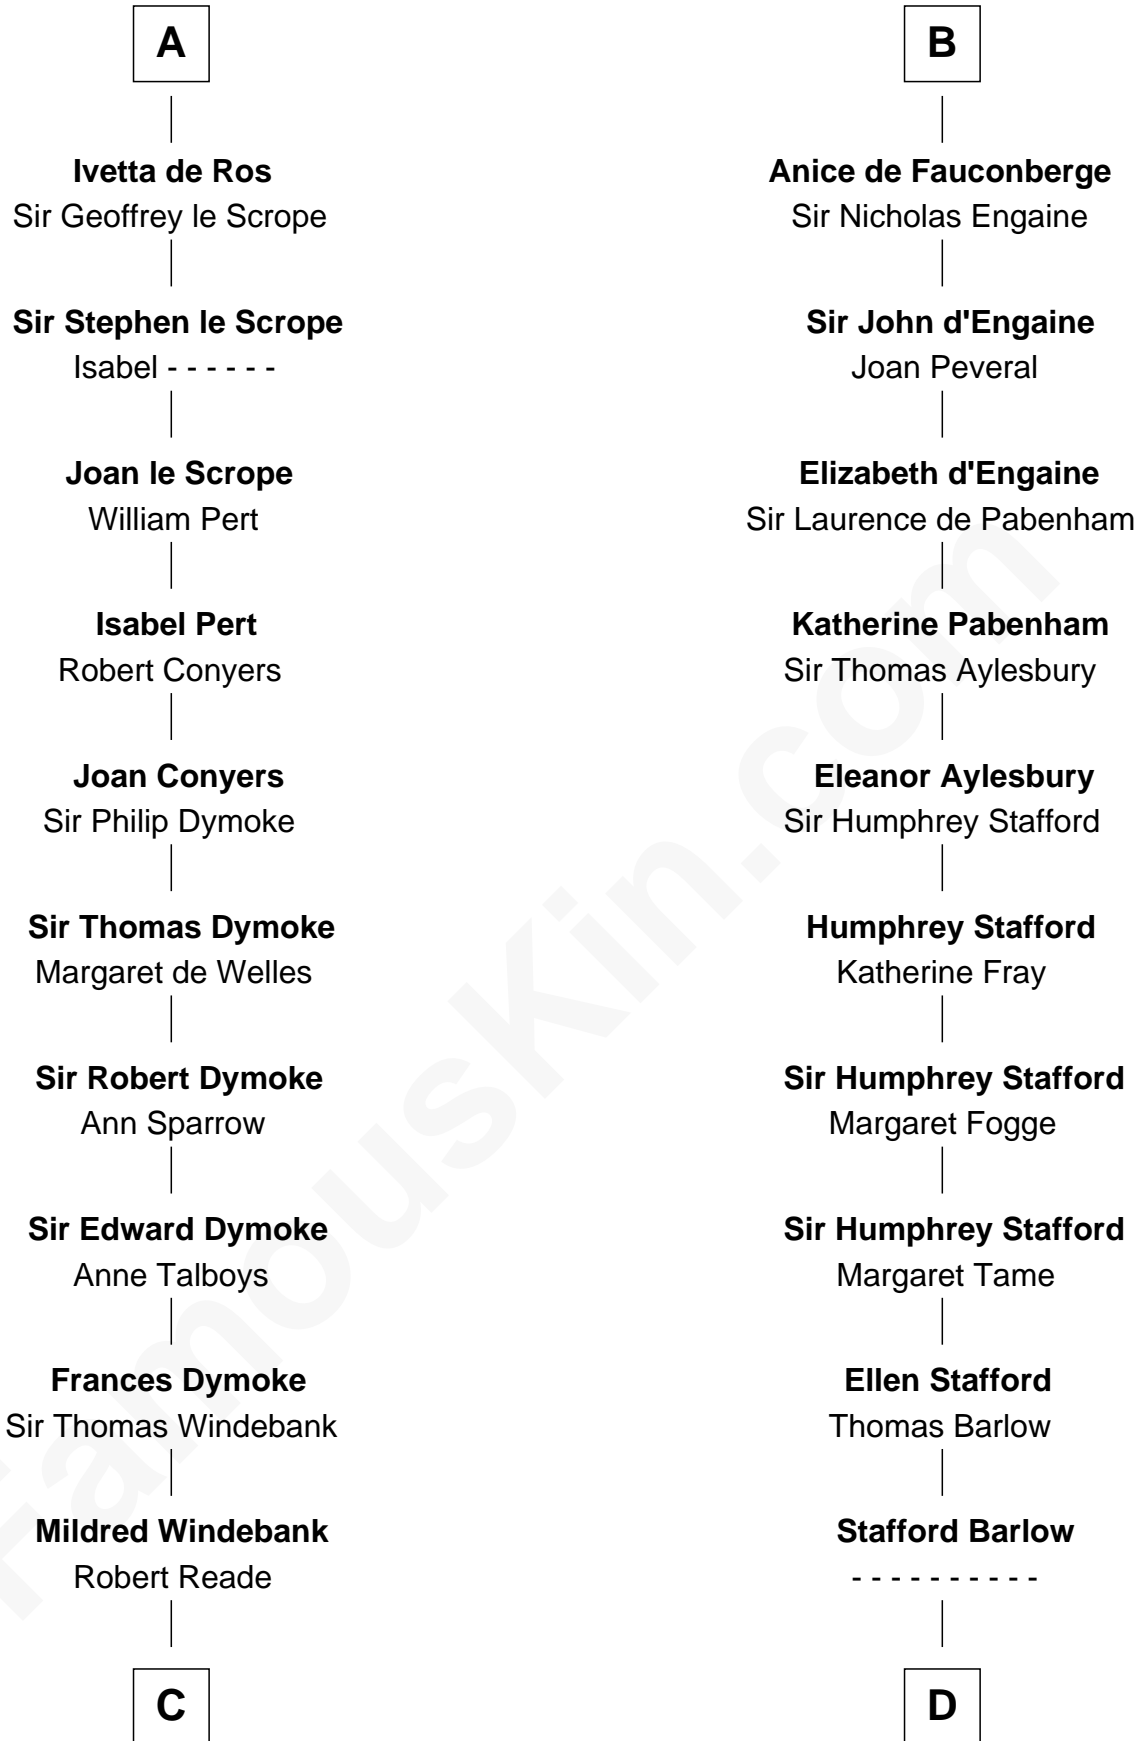

FamousKin.com Relationship Chart of

Thomas Nelson

Signer of the Declaration of Independence

21st cousin of

William Ellery

Signer of the Declaration of Independence

Herbert IV of Vermandois

Adèle of Valois

C

Col. George Reade

Elizabeth Martiau

Robert Reade

Mary Lilly

Margaret Reade

Thomas Nelson

William Nelson

Elizabeth Burwell

Thomas Nelson

Signer of Declaration of Independence

D

Audrey Barlow

William Almy

Christopher Almy

Elizabeth Cornell