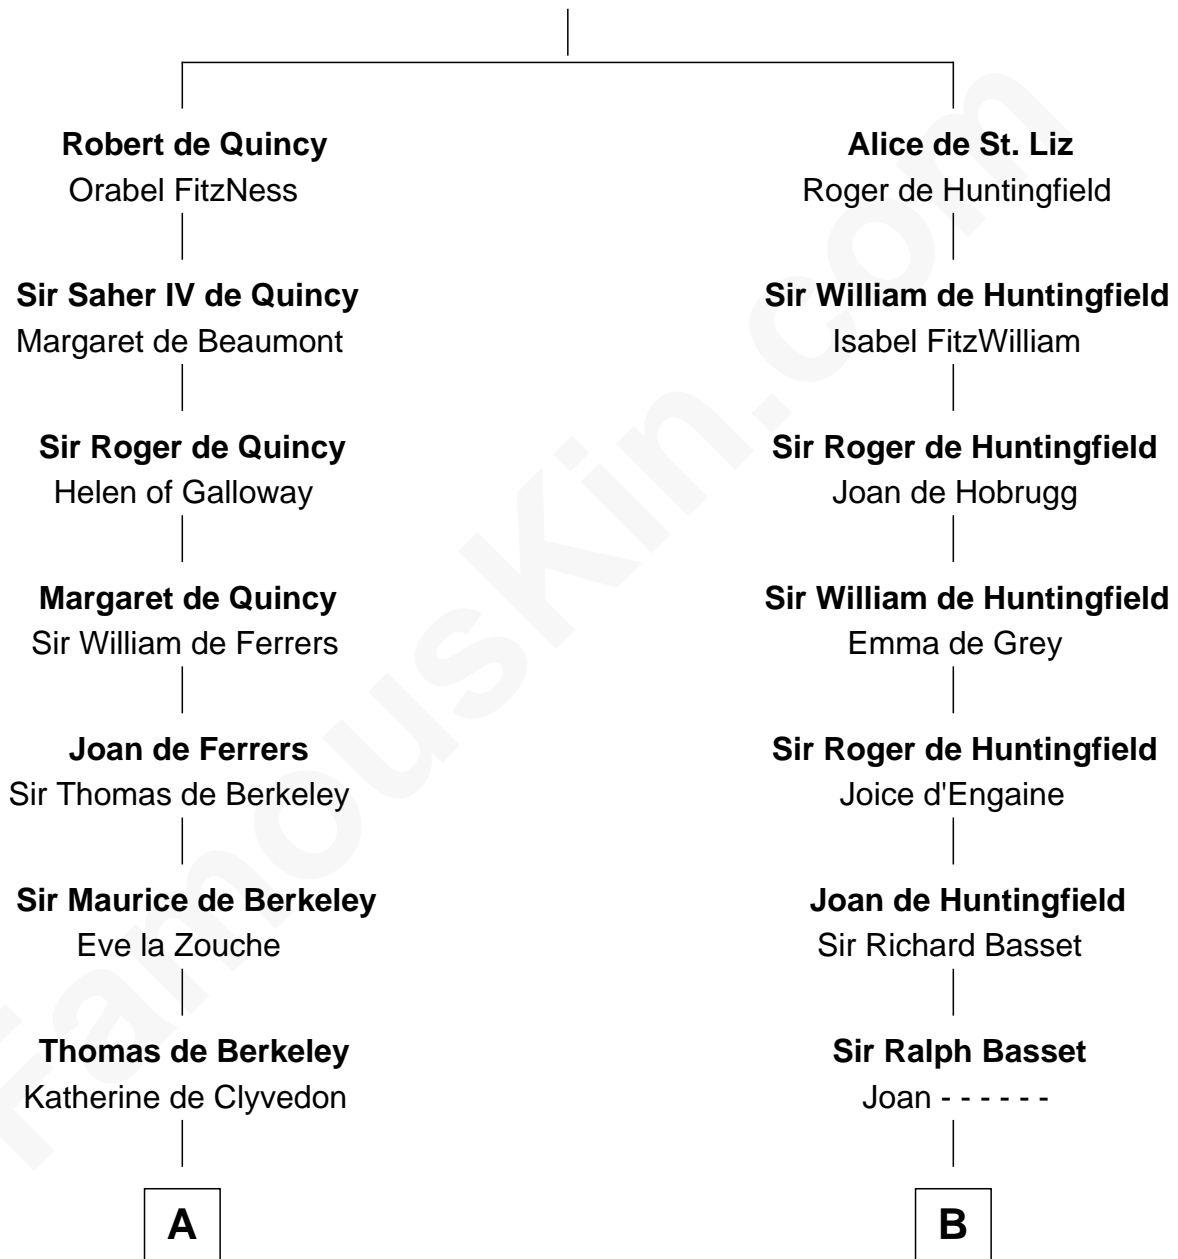

FamousKin.com

Relationship Chart of

Thomas Nelson

Signer of the Declaration of Independence

19th cousin 1 time removed of

William Ellery

Signer of the Declaration of Independence

Saher I de Quincy

Maud de St. Liz

C

Margaret Reade

Thomas Nelson

William Nelson

Elizabeth Burwell

Thomas Nelson

Signer of Declaration of Independence