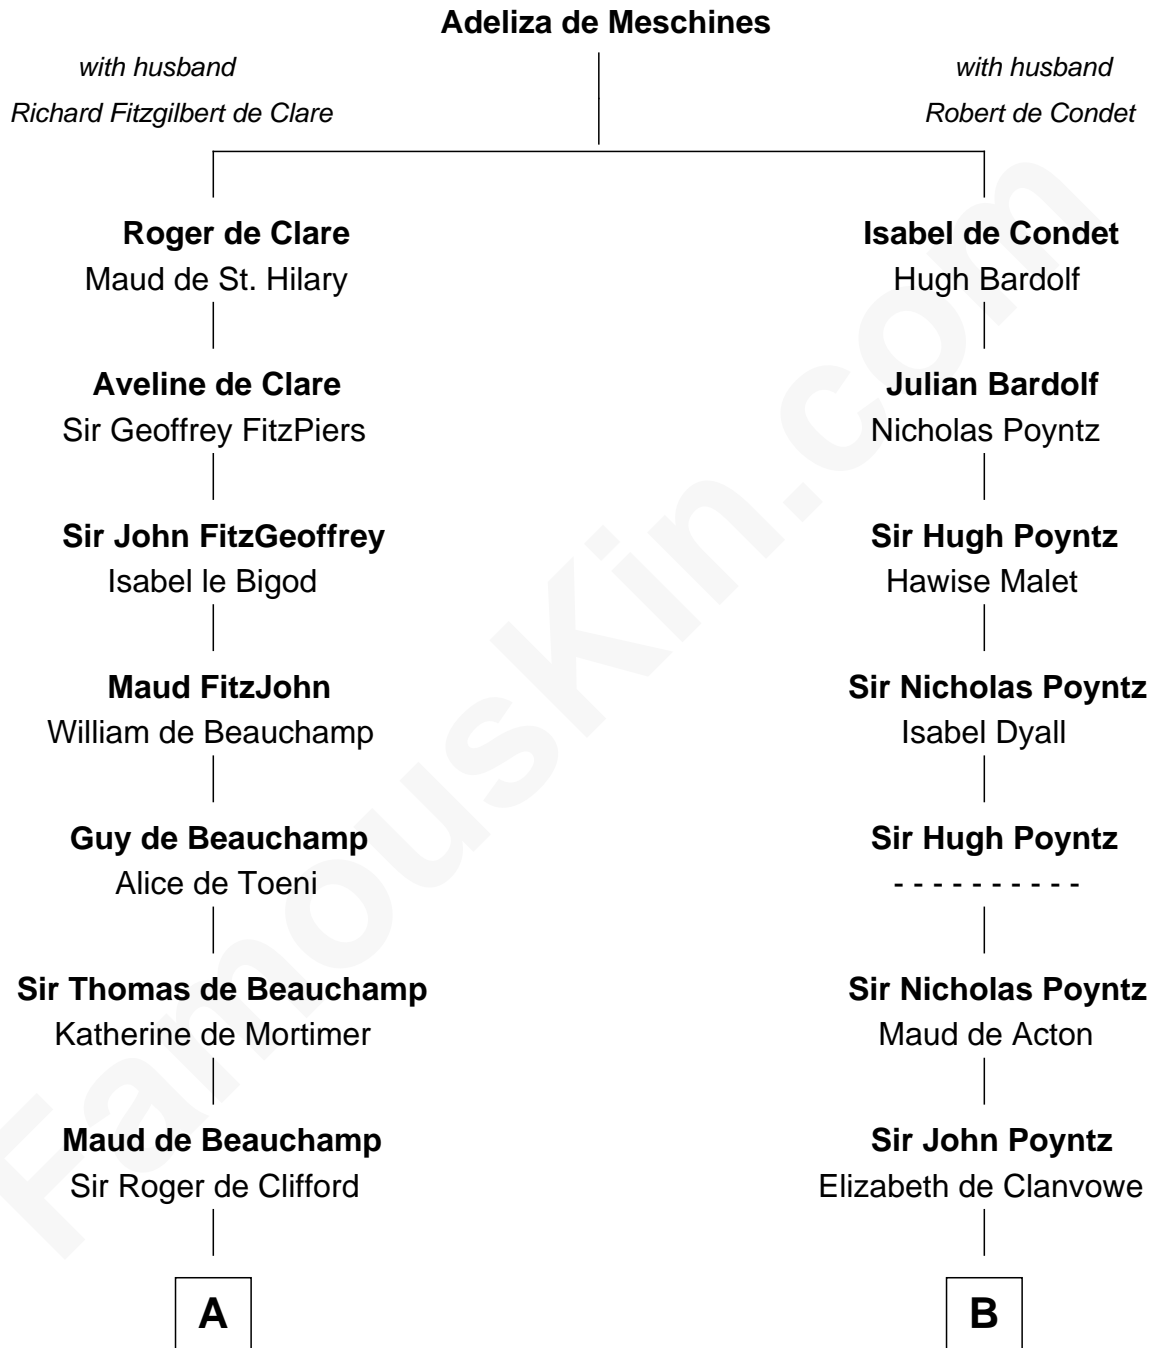

FamousKin.com Relationship Chart of

Thomas Nelson

Signer of the Declaration of Independence

19th cousin of

William Ellery

Signer of the Declaration of Independence

C

Margaret Reade

Thomas Nelson

William Nelson

Elizabeth Burwell

Thomas Nelson

Signer of Declaration of Independence

D

Col. Job Almy

Ann Lawton