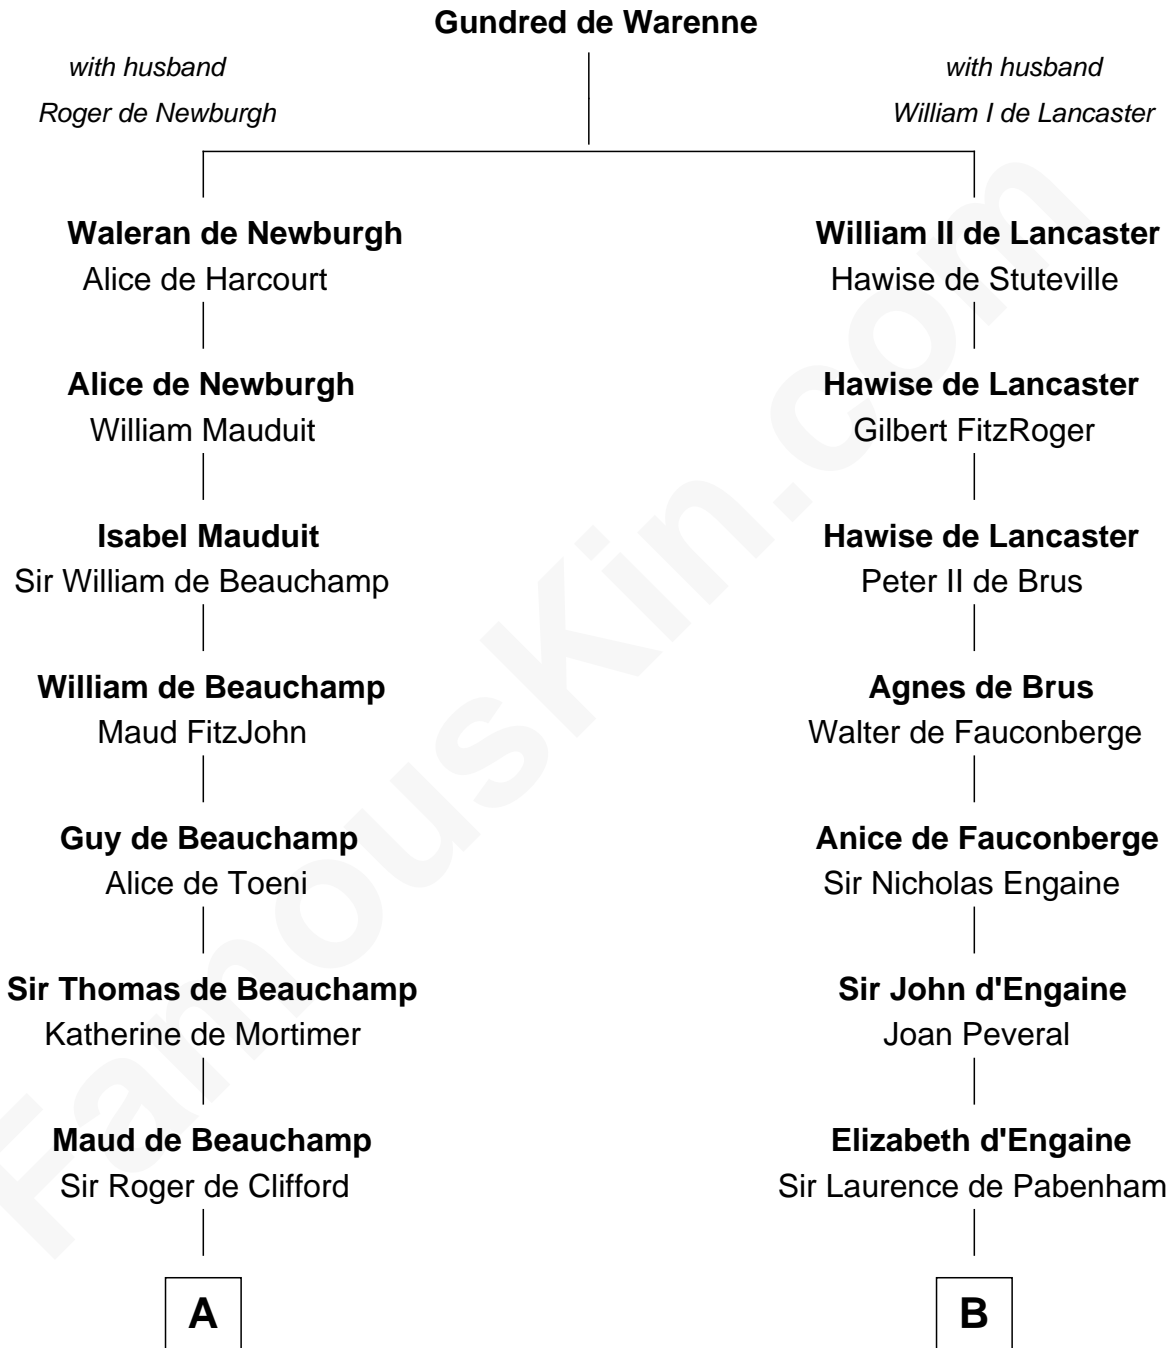

FamousKin.com

Relationship Chart of

Thomas Nelson

Signer of the Declaration of Independence

18th cousin 1 time removed of

William Ellery

Signer of the Declaration of Independence

C

Margaret Reade

Thomas Nelson

William Nelson

Elizabeth Burwell

Thomas Nelson

Signer of Declaration of Independence

D

Elizabeth Almy