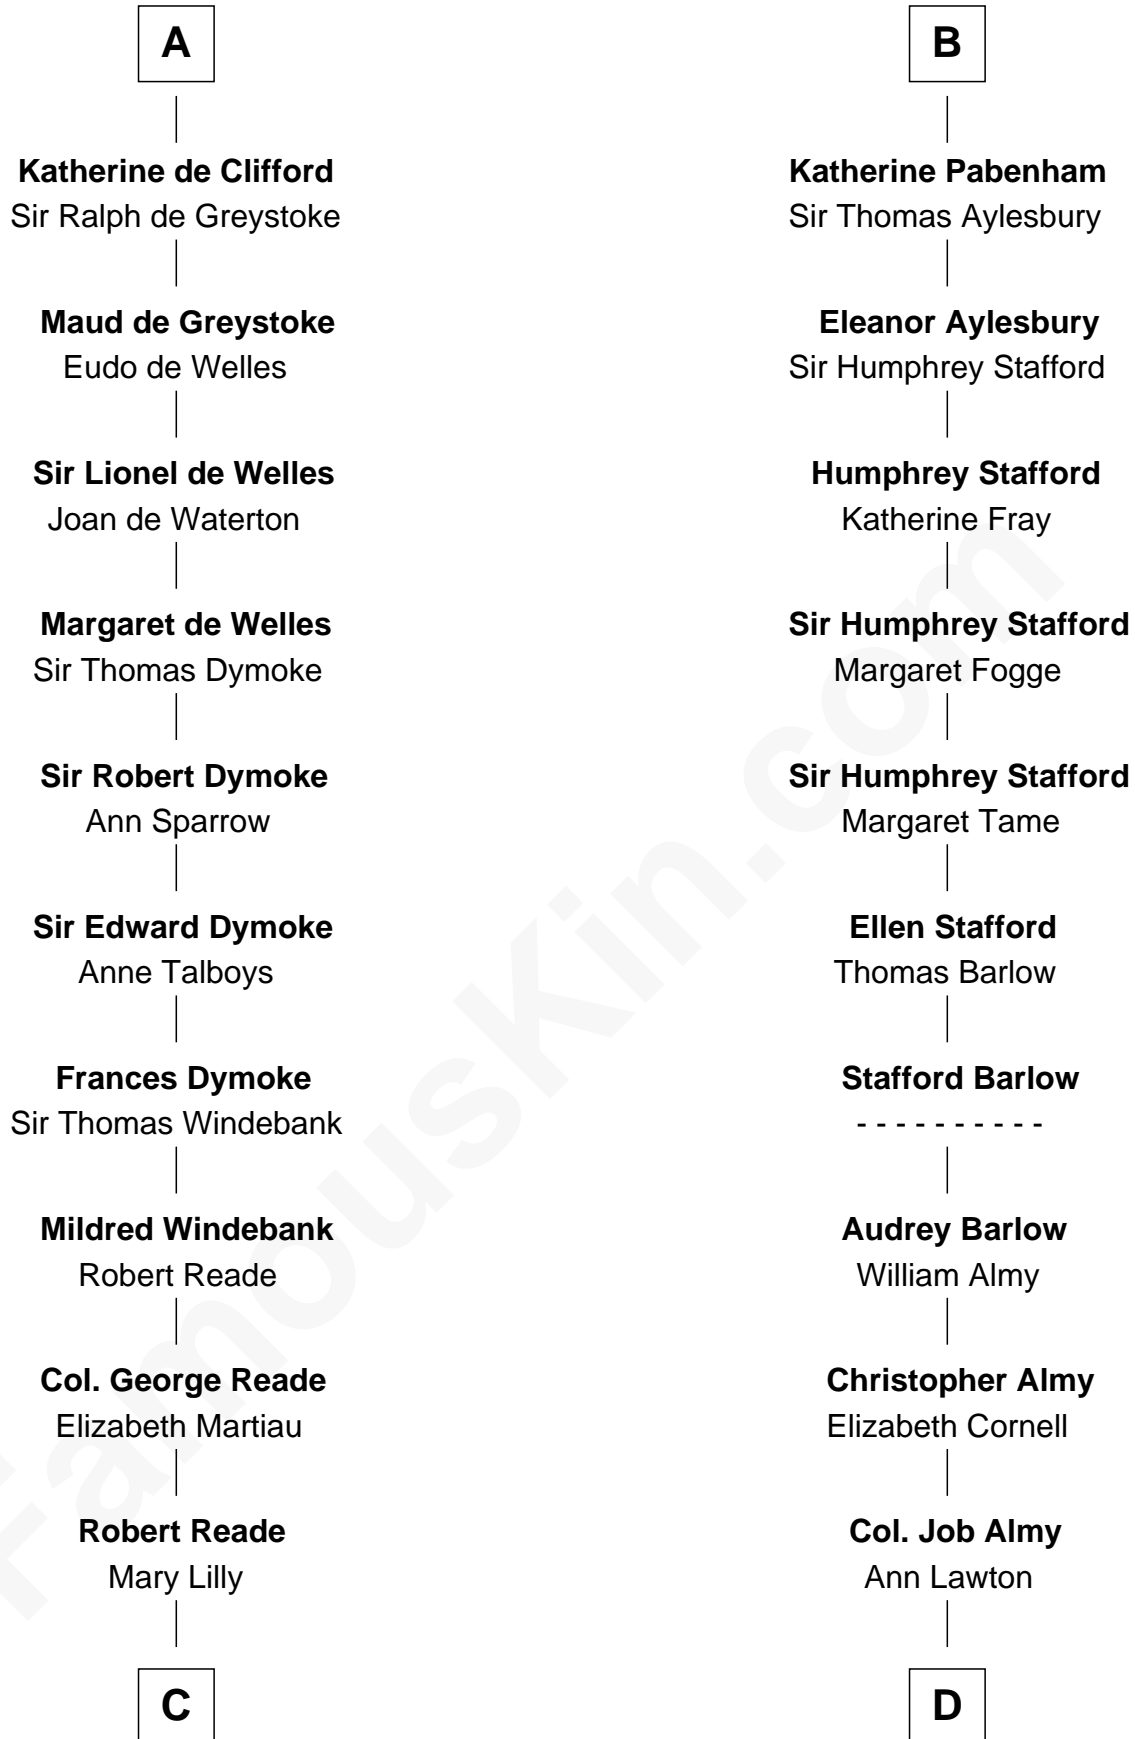

FamousKin.com

Relationship Chart of

Thomas Nelson

Signer of the Declaration of Independence

18th cousin 1 time removed of

William Ellery

Signer of the Declaration of Independence

C

Margaret Reade

Thomas Nelson

William Nelson

Elizabeth Burwell

Thomas Nelson

Signer of Declaration of Independence

D

Elizabeth Almy