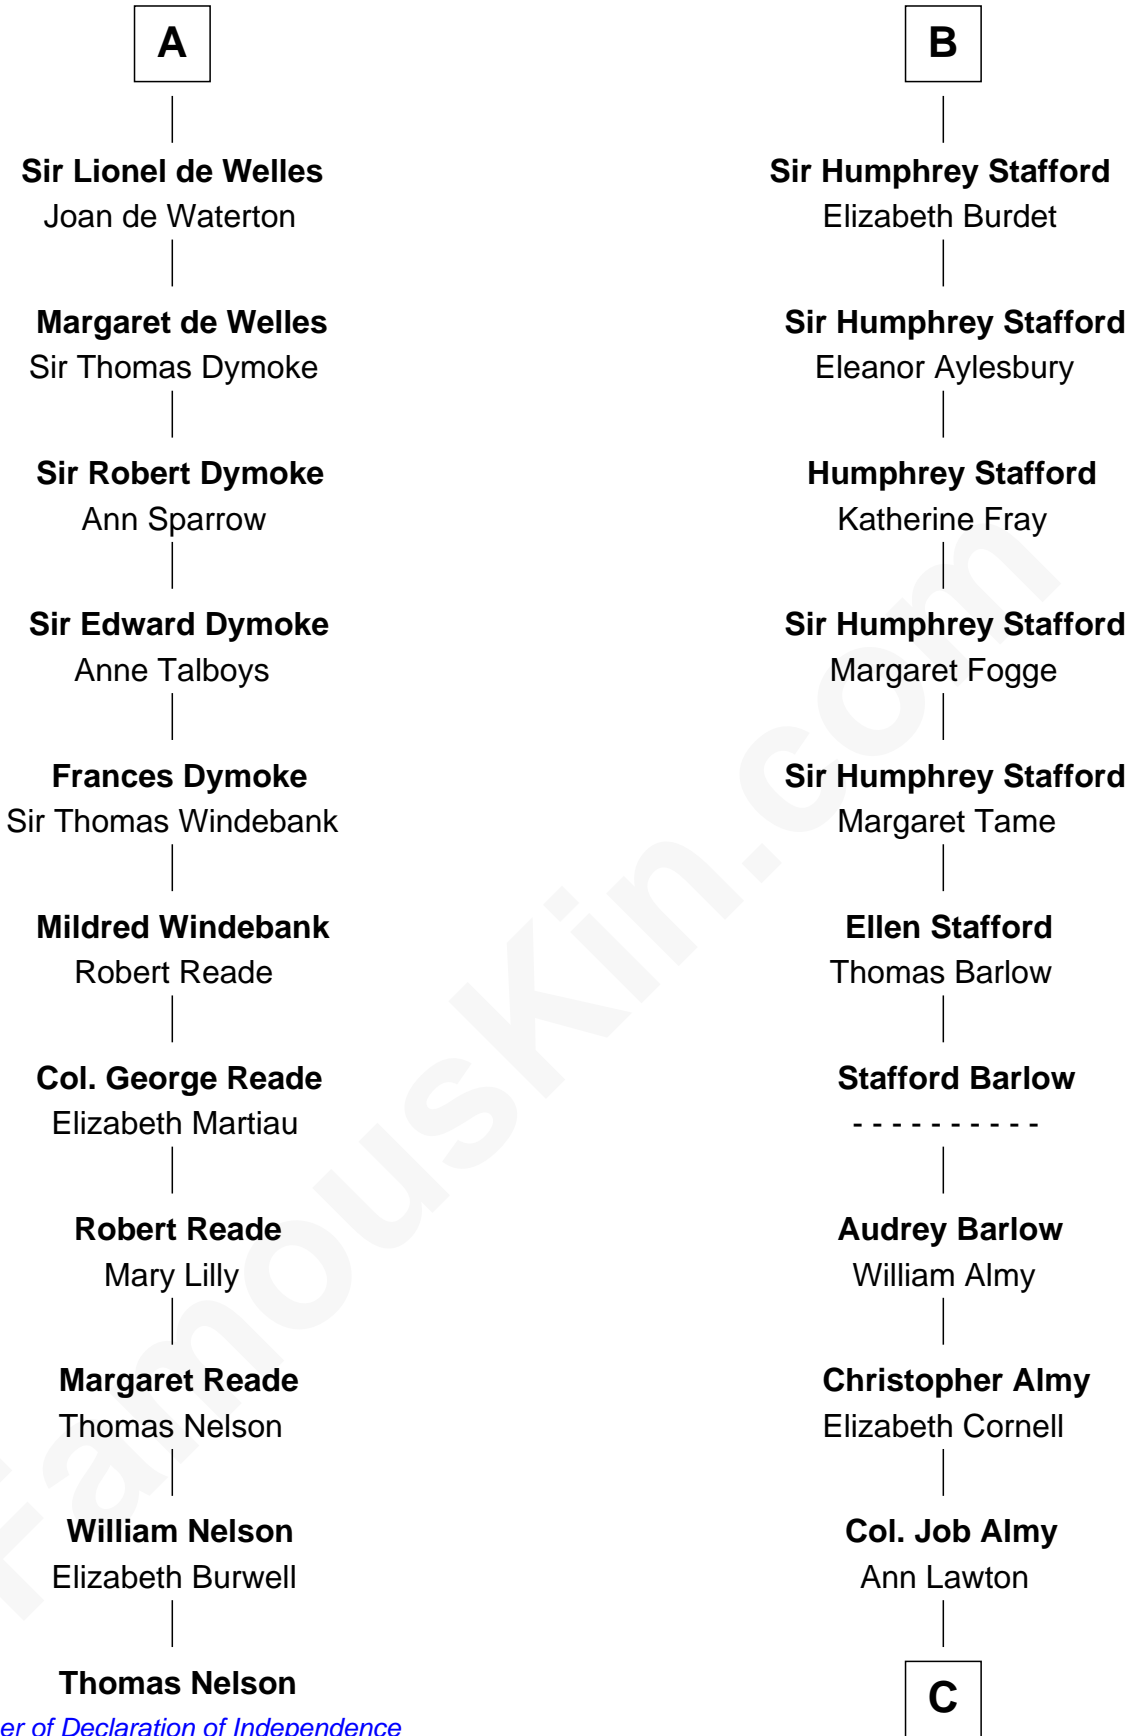

FamousKin.com

Relationship Chart of

Thomas Nelson

Signer of the Declaration of Independence

17th cousin 1 time removed of

William Ellery

Signer of the Declaration of Independence

Sir William Longespee

Ela of Salisbury

C

Elizabeth Almy

William Ellery

William Ellery

Signer of Declaration of Independence

FamousKin.com