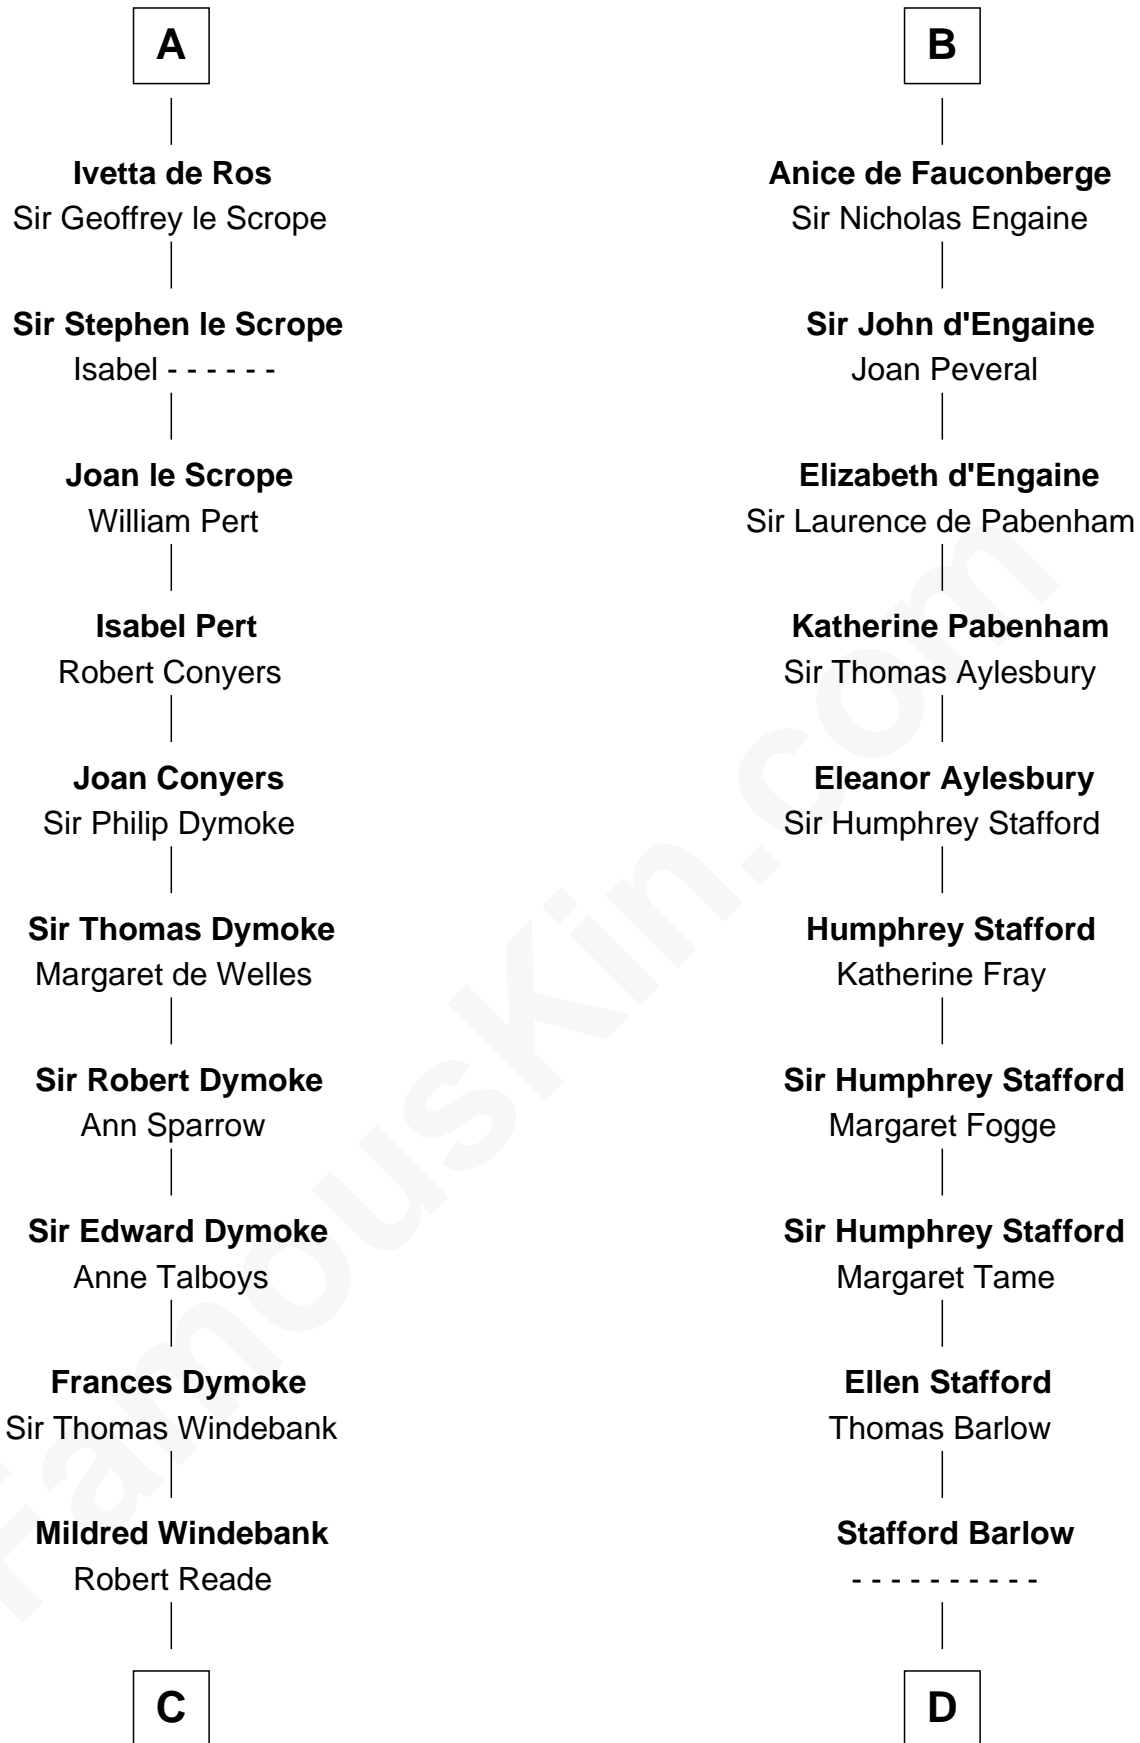

FamousKin.com Relationship Chart of

Thomas Nelson

Signer of the Declaration of Independence

21st cousin of

William Ellery

Signer of the Declaration of Independence

Gherbod the Fleming

C

Col. George Reade

Elizabeth Martiau

Robert Reade

Mary Lilly

Margaret Reade

Thomas Nelson

William Nelson

Elizabeth Burwell

Thomas Nelson

Signer of Declaration of Independence

D

Audrey Barlow

William Almy

Christopher Almy

Elizabeth Cornell

Col. Job Almy