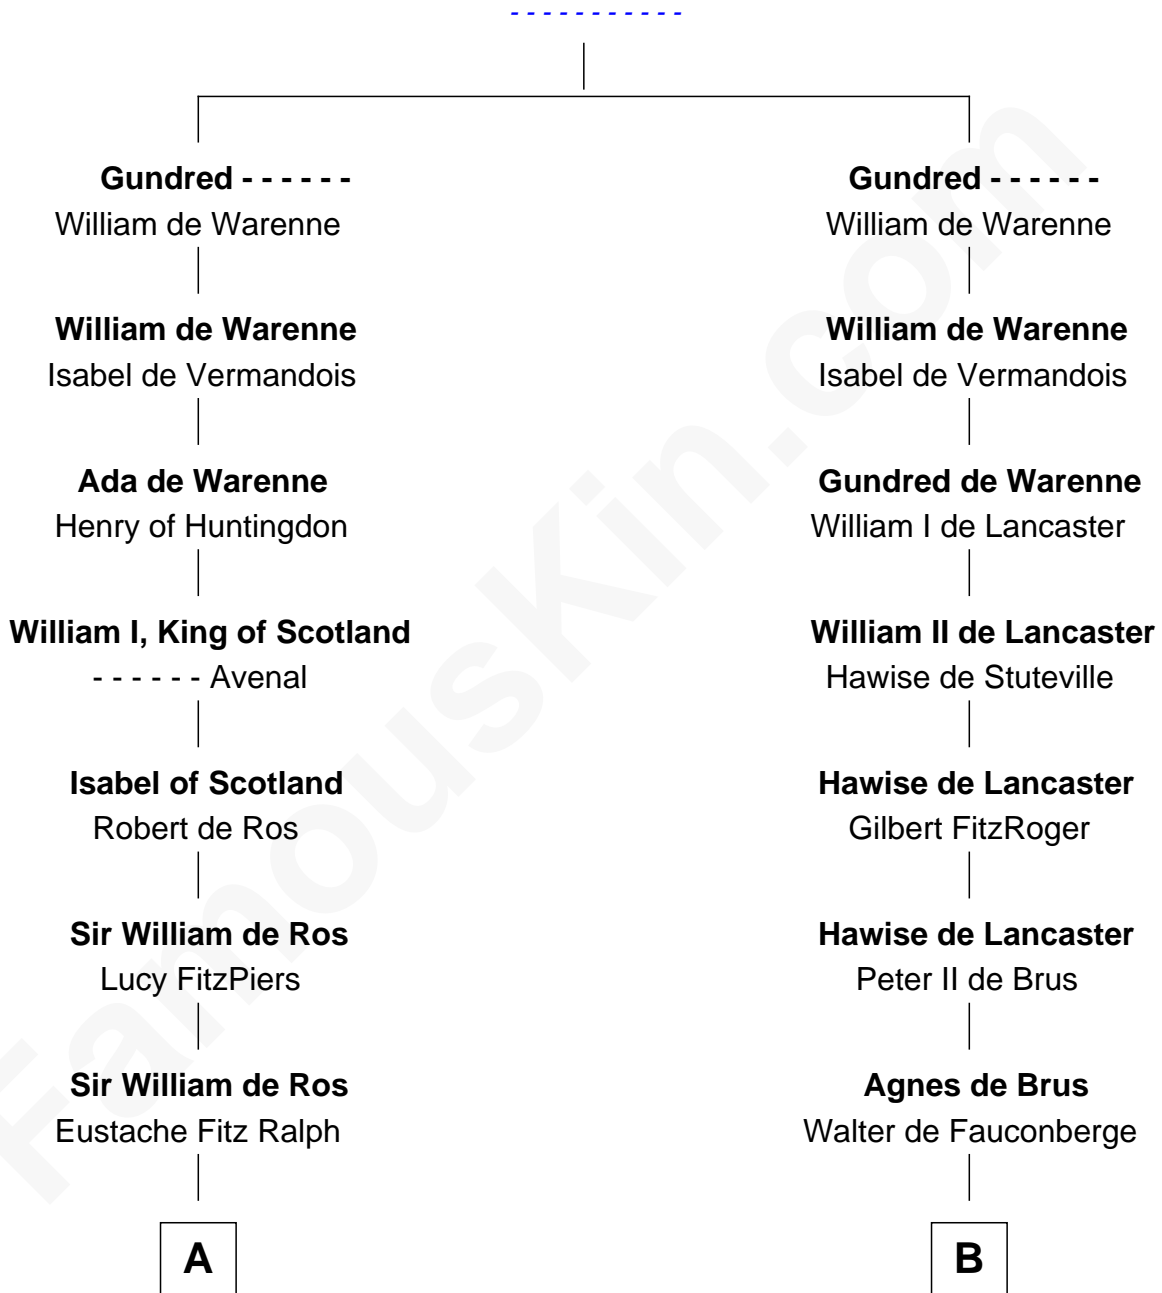

FamousKin.com Relationship Chart of

Thomas Nelson

Signer of the Declaration of Independence

21st cousin of

William Ellery

Signer of the Declaration of Independence

Gherbod the Fleming

C

Col. George Reade

Elizabeth Martiau

Robert Reade

Mary Lilly

Margaret Reade

Thomas Nelson

William Nelson

Elizabeth Burwell