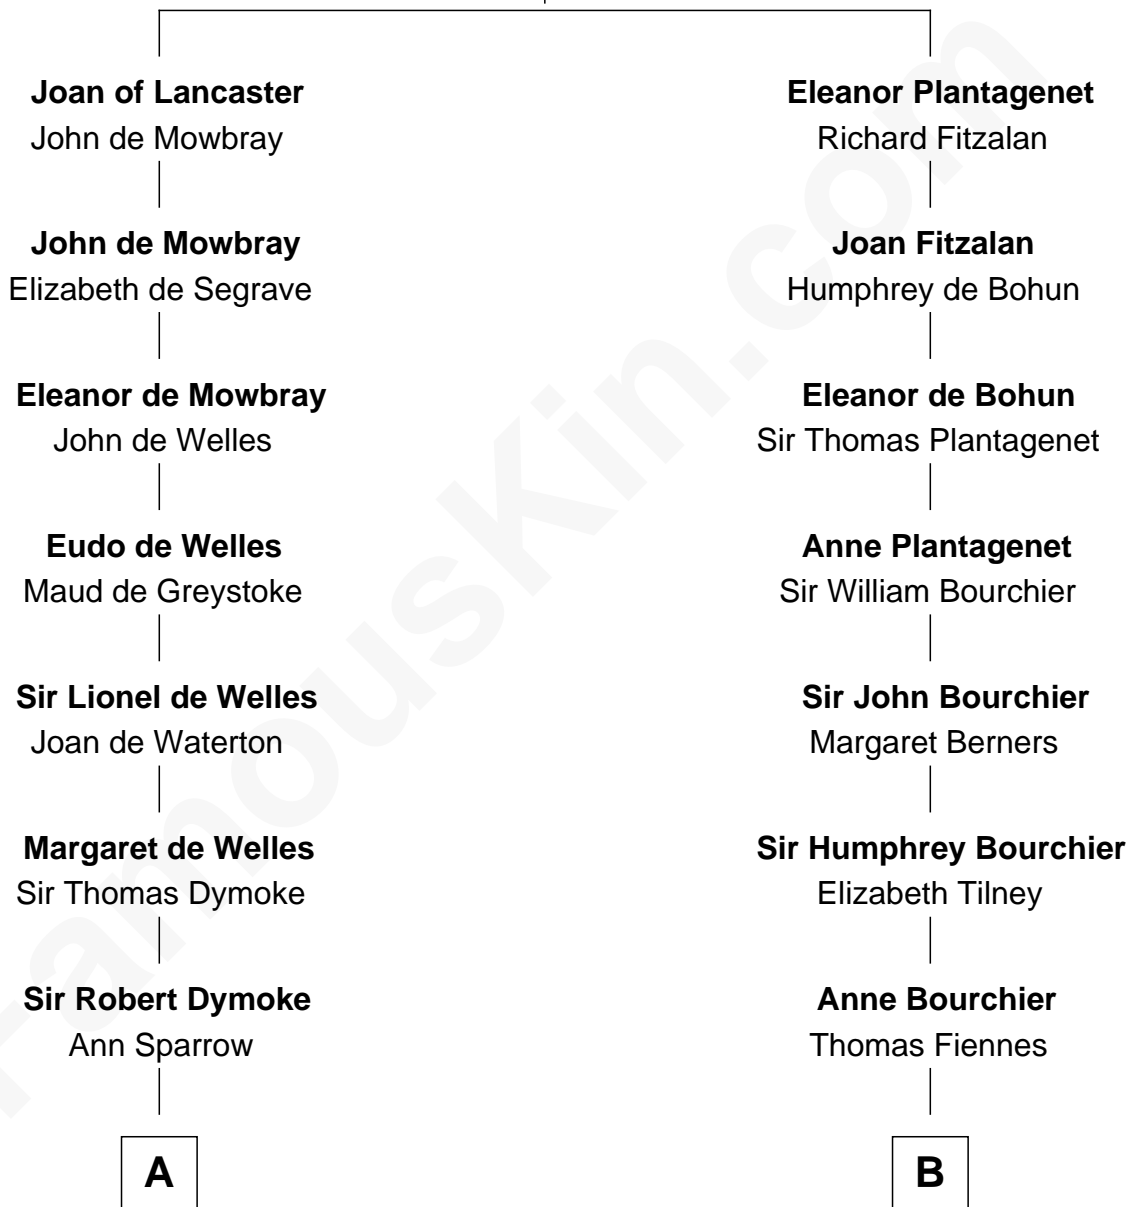

## Relationship Chart of

### Thomas Nelson

*Signer of the Declaration of Independence*

14th cousin 7 times removed of

### Ali Wentworth

*TV Actress and Comedienne*

**Henry Plantagenet**  
Maud de Chaworth

**C**

**Charles Wyllys Elliott**

Mary Green White

**Howard Elliott**

Janet January

**Janet January Elliott**

Richard Bryant Hobart

**Mable Bryant Hobart**

Eric Bartlett Wentworth

**Ali Wentworth**

*TV Actress and Comedienne*