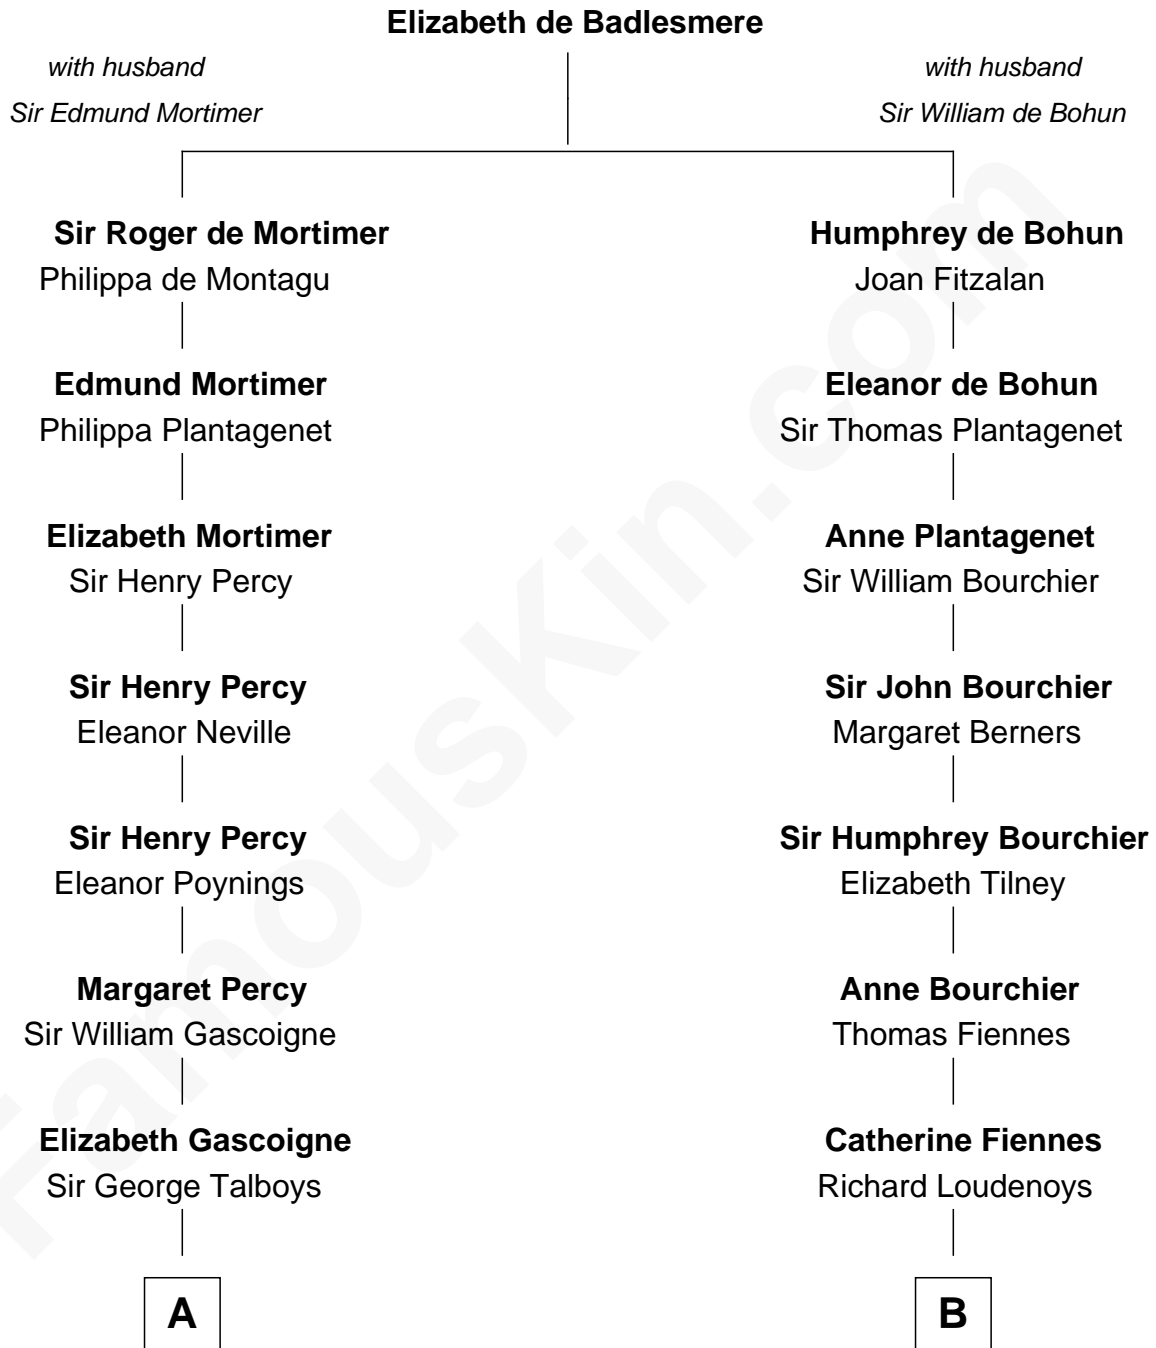

FamousKin.com

Relationship Chart of

Thomas Nelson

Signer of the Declaration of Independence

14th cousin 6 times removed of

Ali Wentworth

TV Actress and Comedienne

C

Howard Elliott

Janet January

Janet January Elliott

Richard Bryant Hobart

Mable Bryant Hobart

Eric Bartlett Wentworth

Ali Wentworth

TV Actress and Comedienne