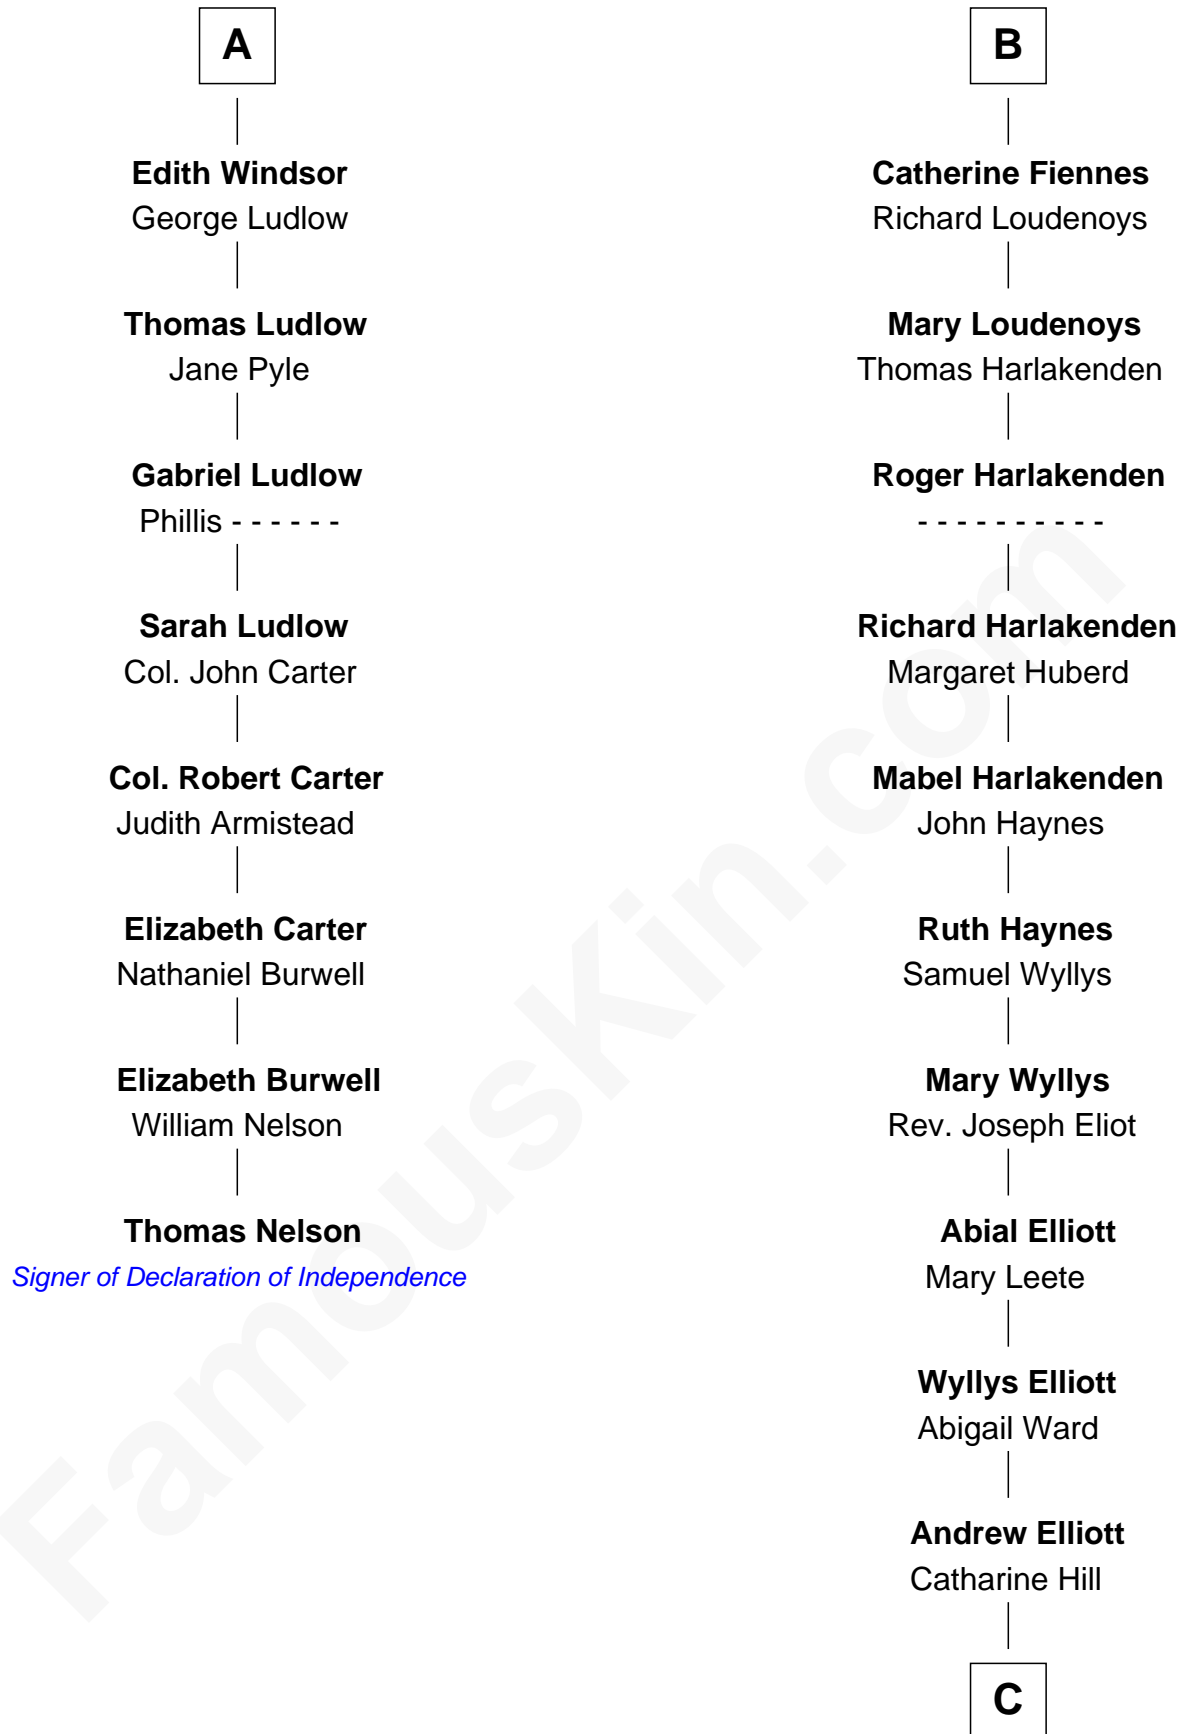

FamousKin.com

Relationship Chart of

Thomas Nelson

Signer of the Declaration of Independence

14th cousin 7 times removed of

Ali Wentworth

TV Actress and Comedienne

Humphrey de Bohun
Elizabeth Plantagenet

C

Charles Wyllys Elliott

Mary Green White

Howard Elliott

Janet January

Janet January Elliott

Richard Bryant Hobart

Mable Bryant Hobart