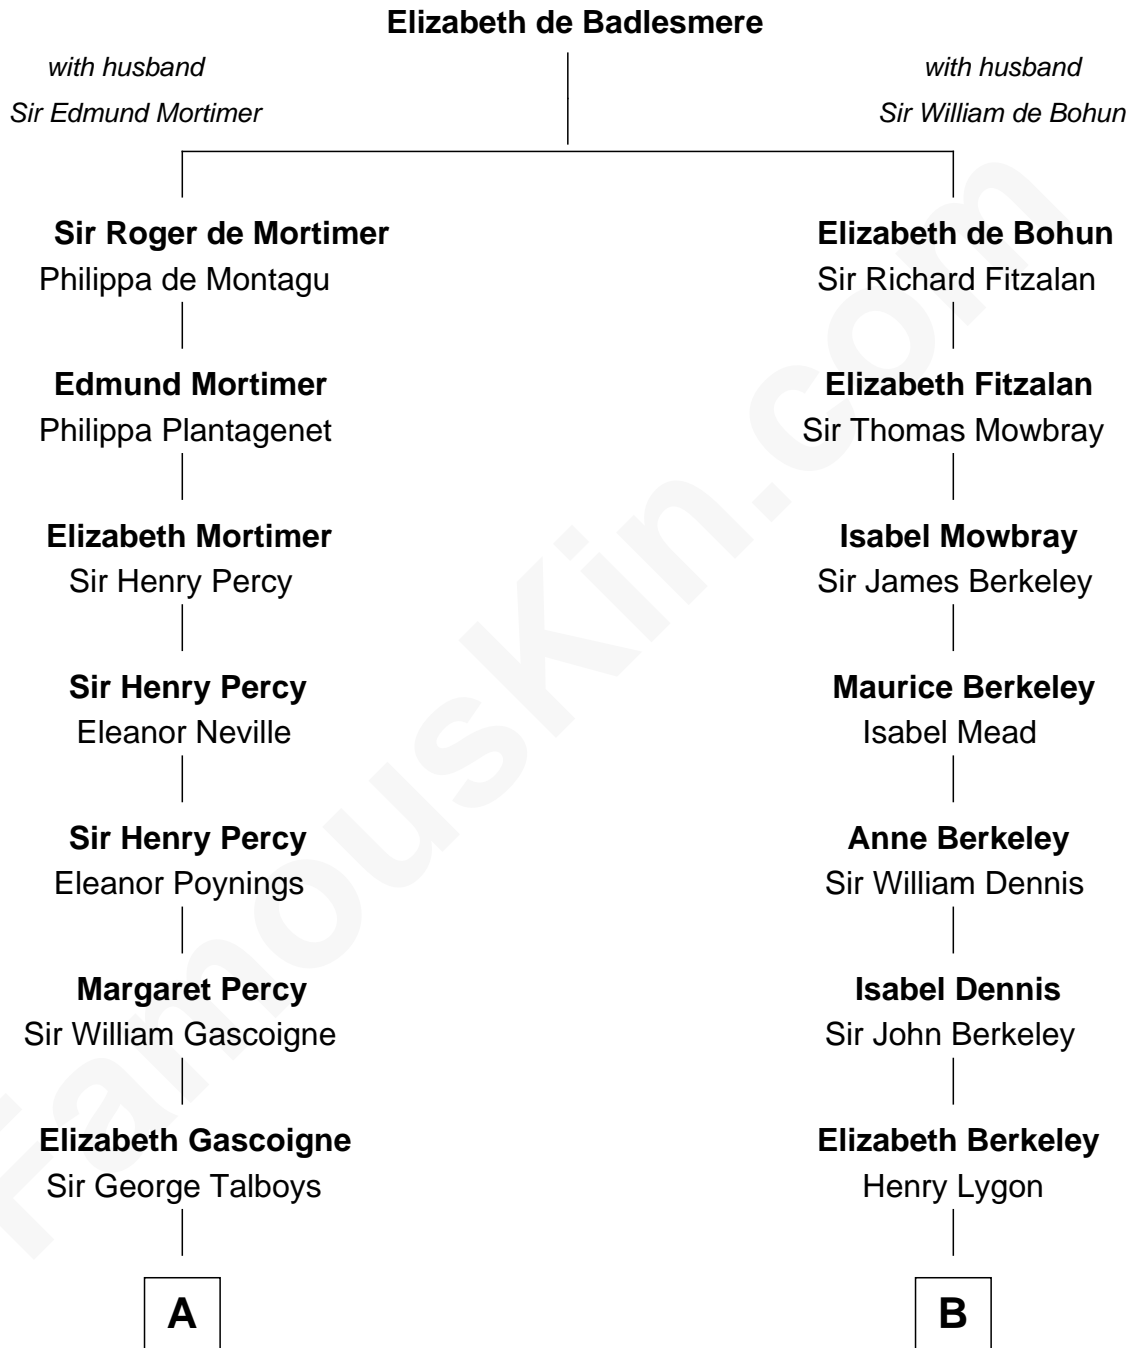

FamousKin.com

Relationship Chart of

Thomas Nelson

Signer of the Declaration of Independence

14th cousin 7 times removed of

Michael Lookinland

TV Actor

A

Anne Talboys
Sir Edward Dymoke

Frances Dymoke
Sir Thomas Windebank

Mildred Windebank
Robert Reade

Col. George Reade
Elizabeth Martiau

Robert Reade
Mary Lilly

Margaret Reade
Thomas Nelson

William Nelson
Elizabeth Burwell