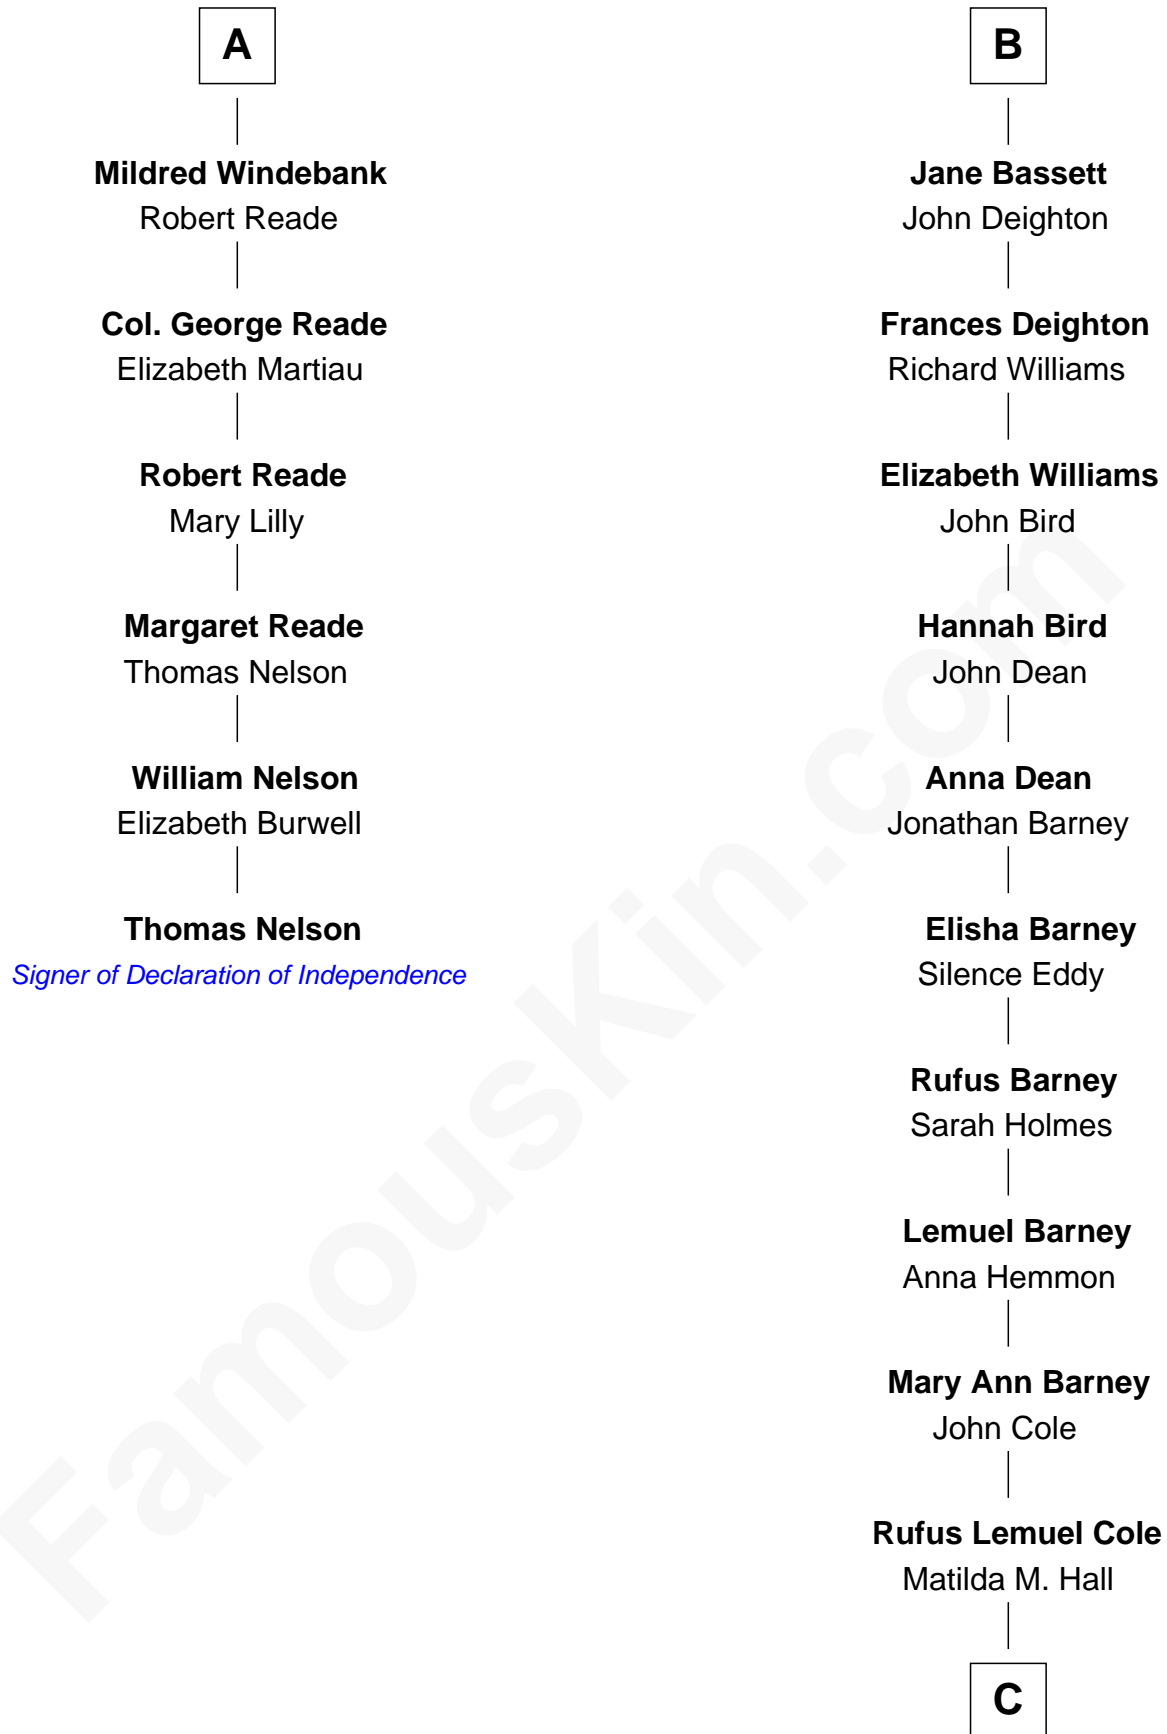

FamousKin.com

Relationship Chart of

Thomas Nelson

Signer of the Declaration of Independence

12th cousin 8 times removed of

Michael Lookinland

TV Actor

C

Nellie M. Cole

John Andrew Lookinland

Orrin Paul Lookinland

Madeline Tait

Paul Russell Lookinland

Karen Ruth McKinney

Michael Lookinland

TV Actor