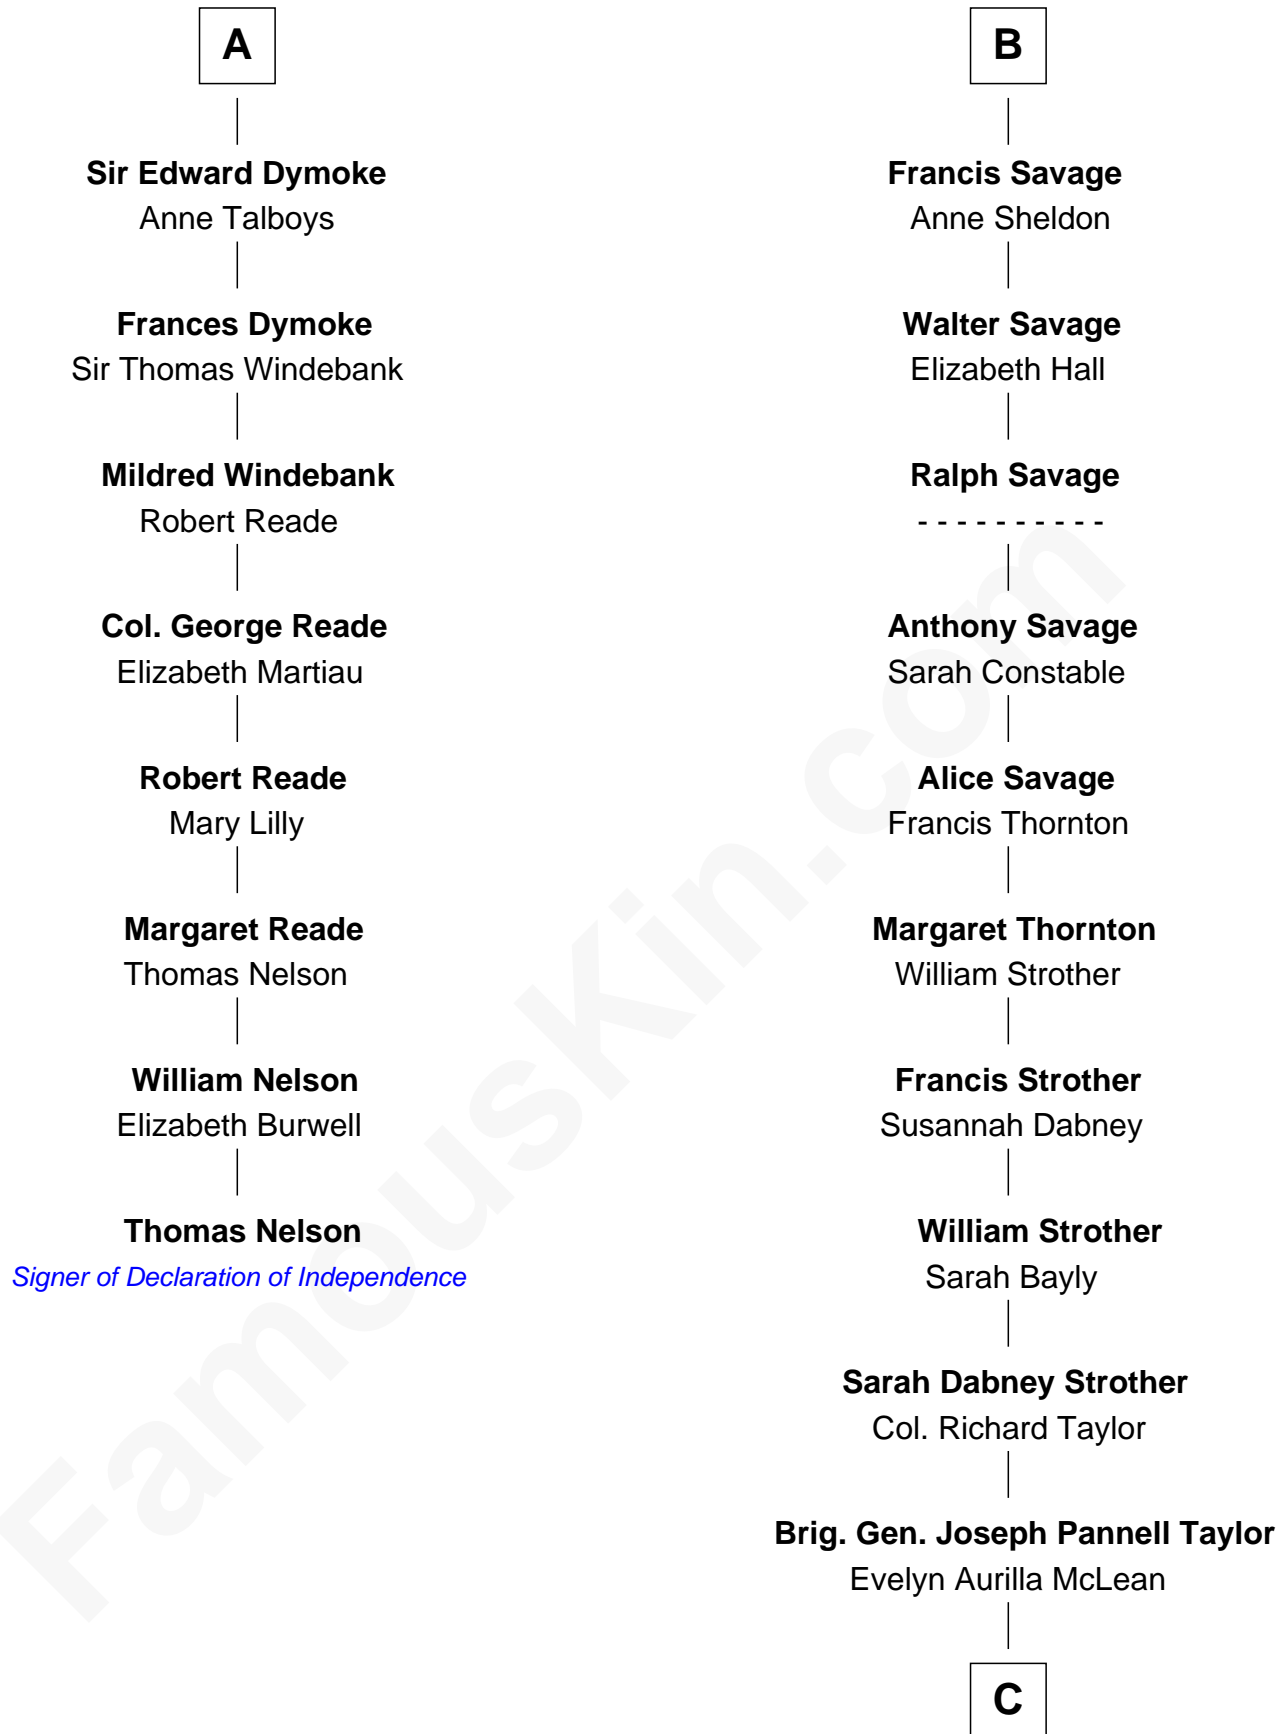

FamousKin.com

Relationship Chart of

Thomas Nelson

Signer of the Declaration of Independence

14th cousin 7 times removed of

Parker Stevenson

TV and Movie Actor

Henry Plantagenet

Maud de Chaworth

C

Col. Joseph Hancock Taylor

Mary Montgomery Meigs

Evelyn Taylor

Eli Kirk Price

Philip Price

Sarah Meade Harrison