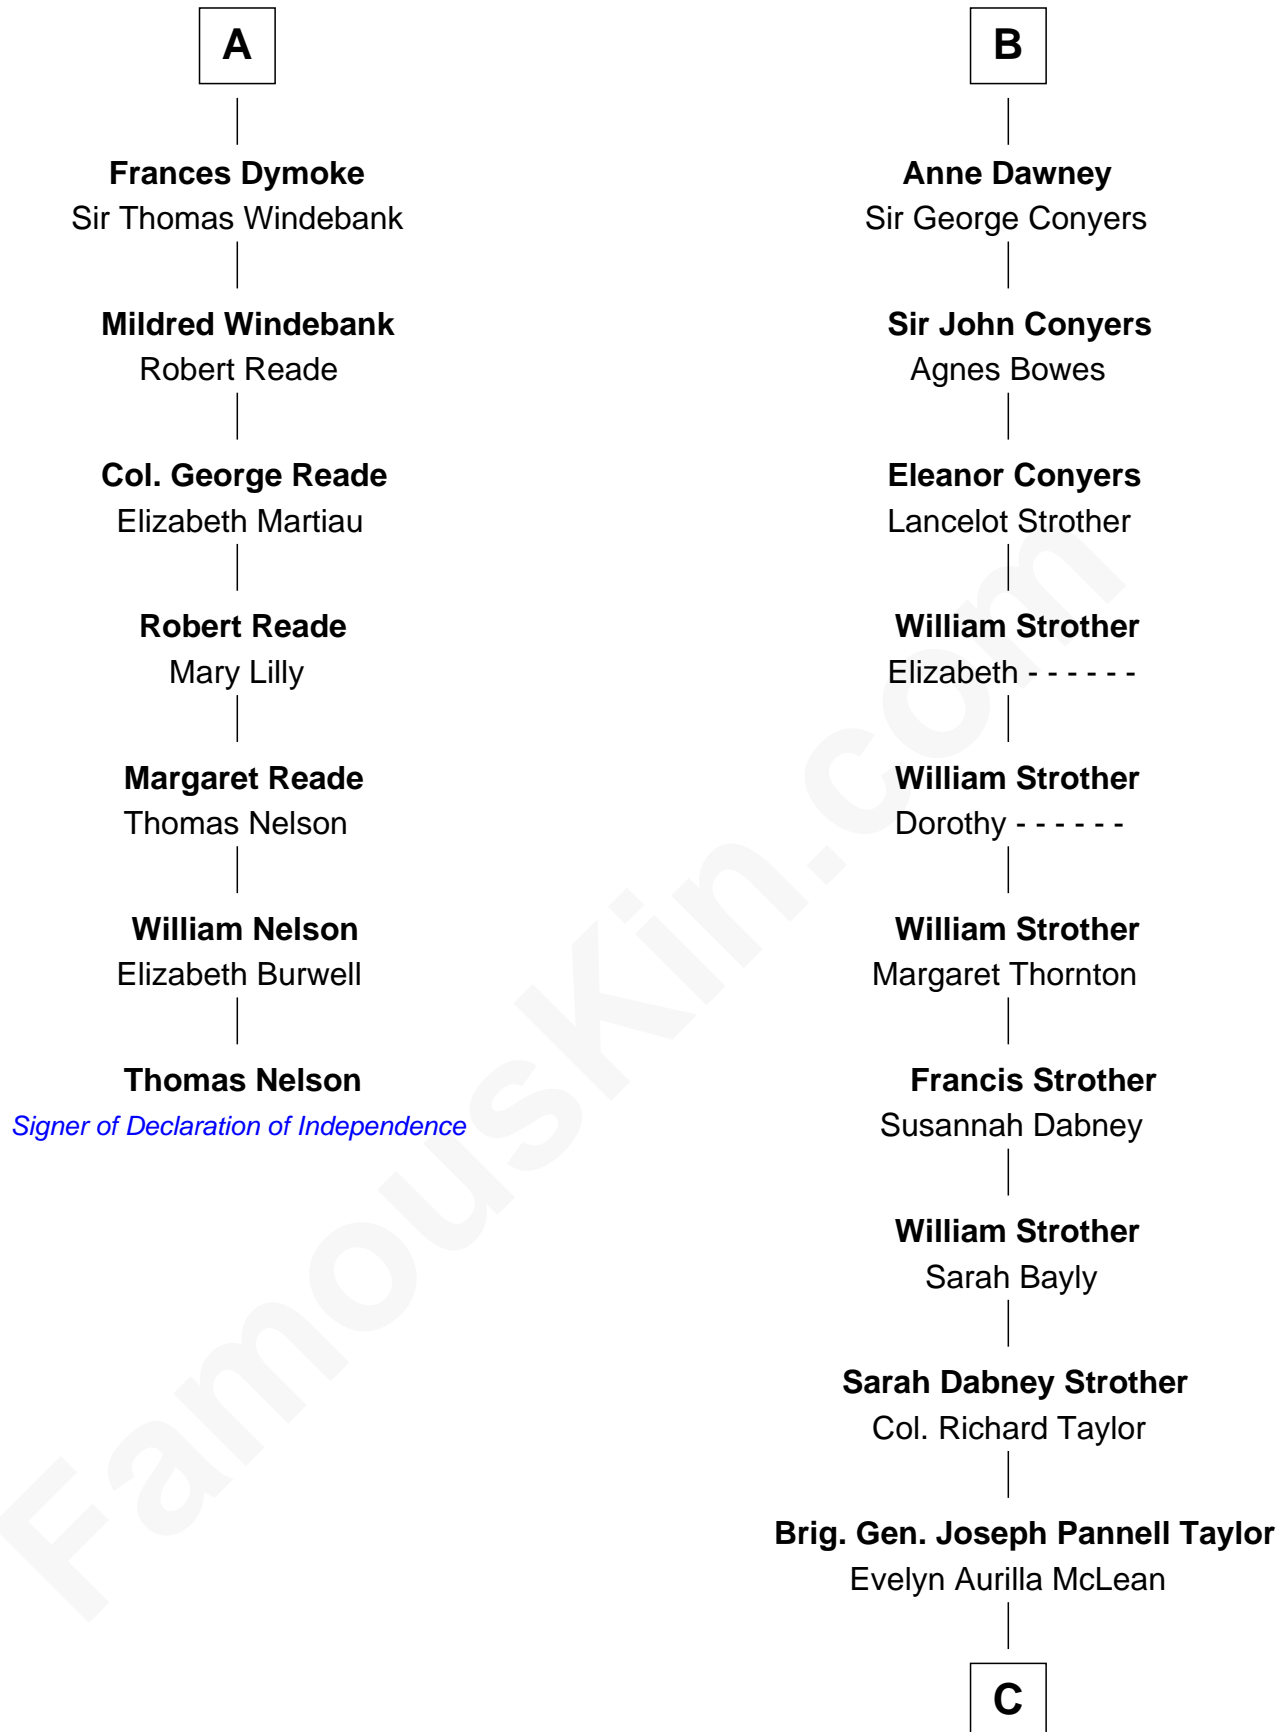

## Relationship Chart of

### Thomas Nelson

*Signer of the Declaration of Independence*

13th cousin 8 times removed of

**Parker Stevenson**  
*TV and Movie Actor*

**C**

**Col. Joseph Hancock Taylor**

Mary Montgomery Meigs

**Evelyn Taylor**