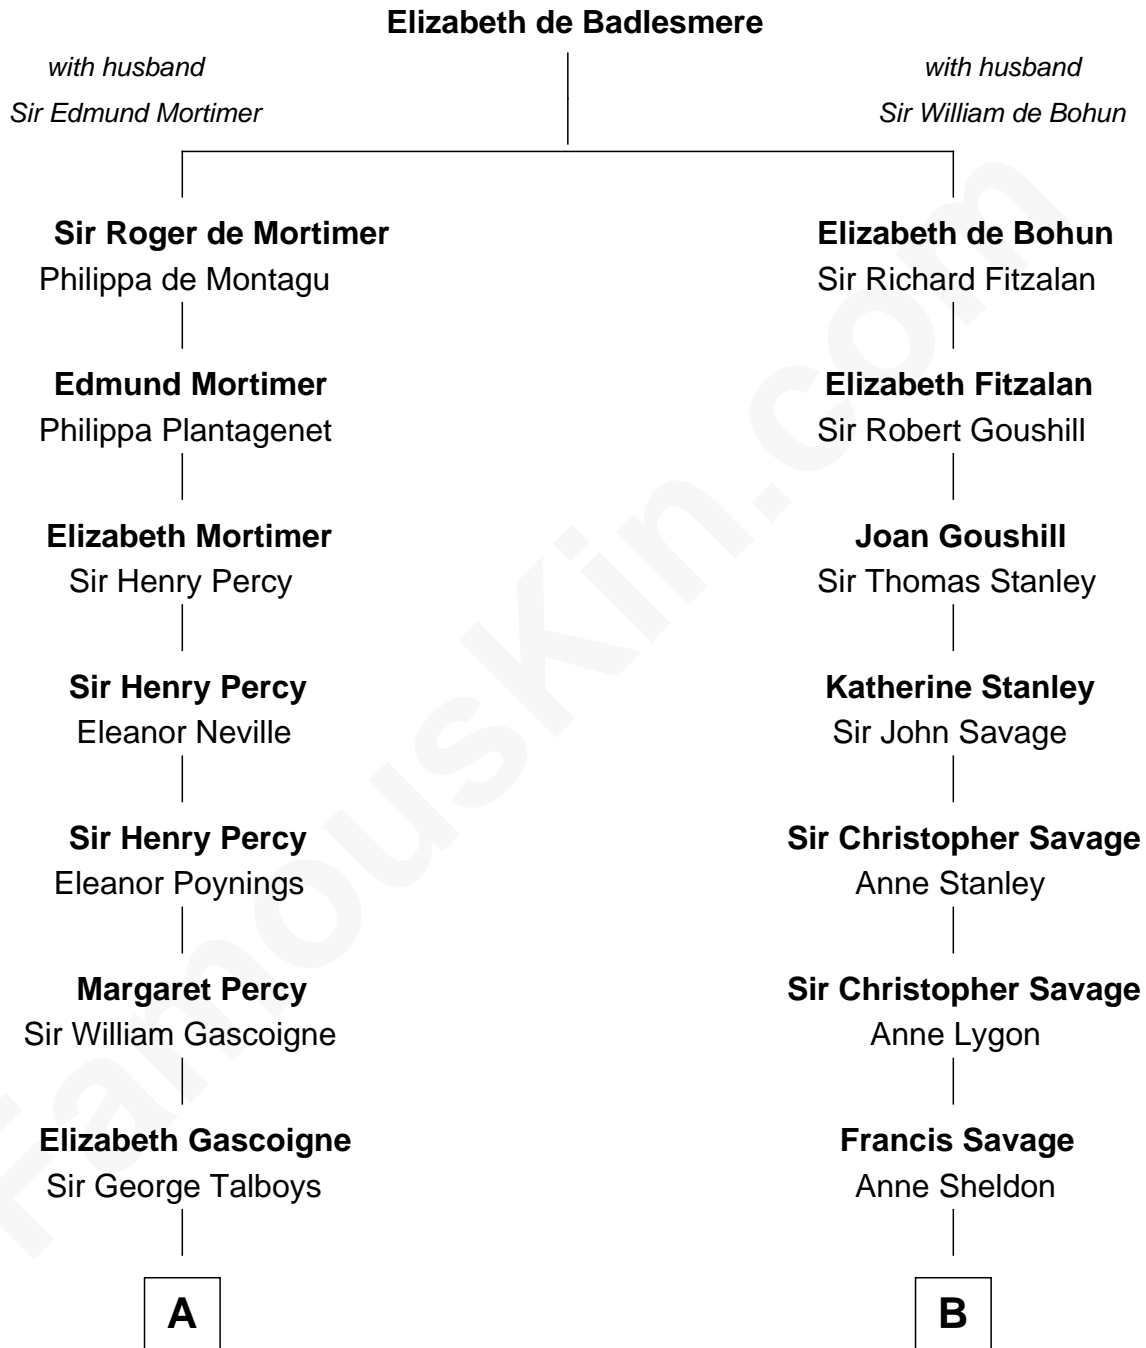

FamousKin.com

Relationship Chart of

Thomas Nelson

Signer of the Declaration of Independence

14th cousin 6 times removed of

Parker Stevenson
TV and Movie Actor

C

Evelyn Taylor

Eli Kirk Price

Philip Price

Sarah Meade Harrison

Sarah Meade Price

Richard Stevenson Parker

Parker Stevenson

TV and Movie Actor

FamousKin.com