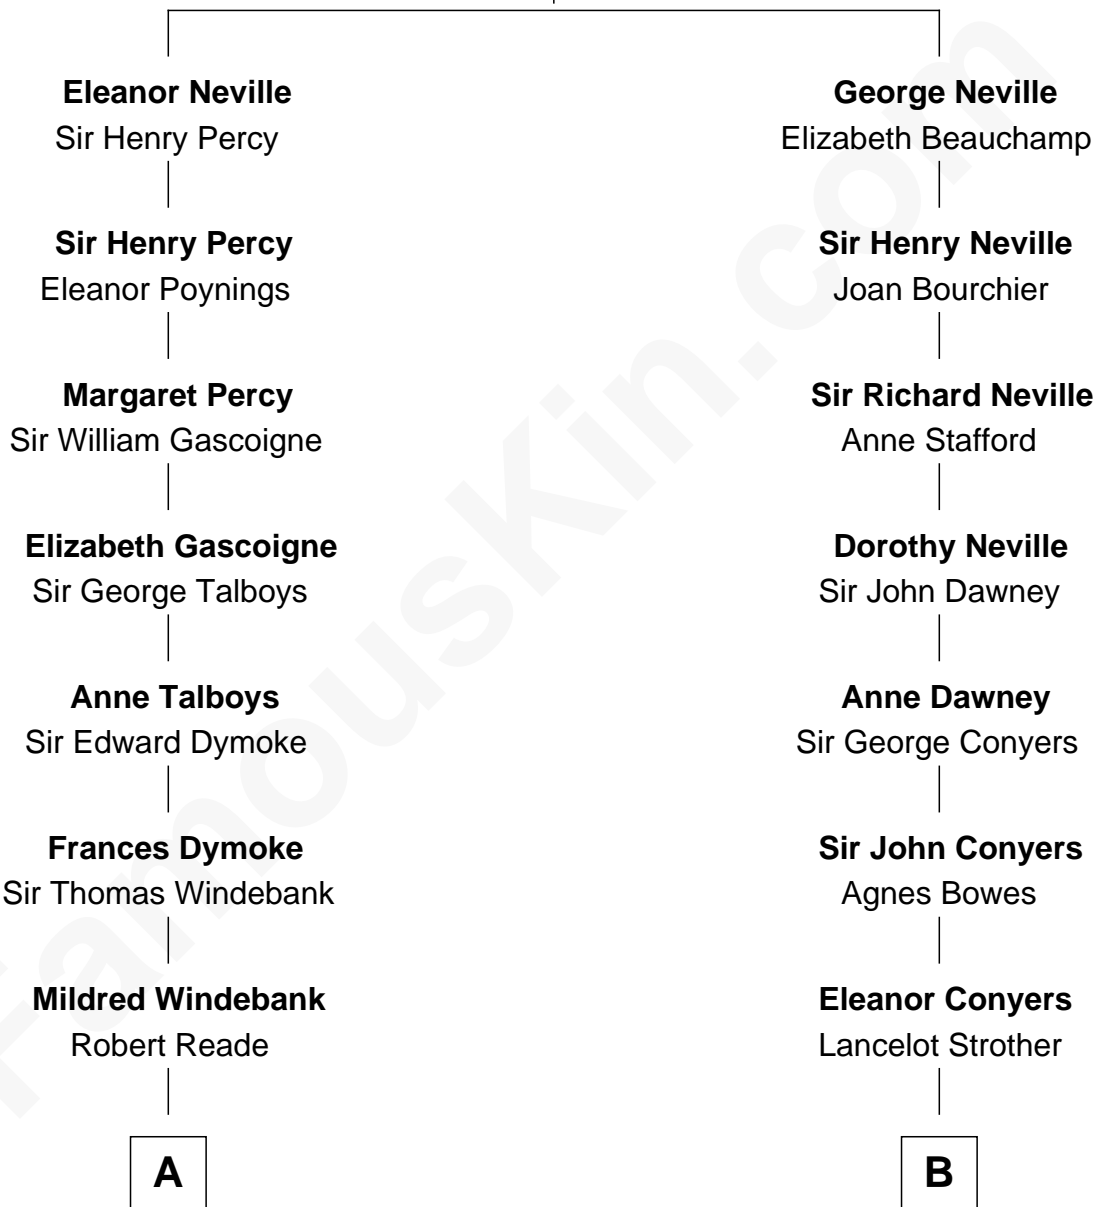

FamousKin.com

Relationship Chart of

Thomas Nelson

Signer of the Declaration of Independence

11th cousin 7 times removed of

Parker Stevenson
TV and Movie Actor

Sir Ralph Neville
Joan Beaufort

C

Sarah Meade Price
Richard Stevenson Parker

Parker Stevenson
TV and Movie Actor

FamousKin.com