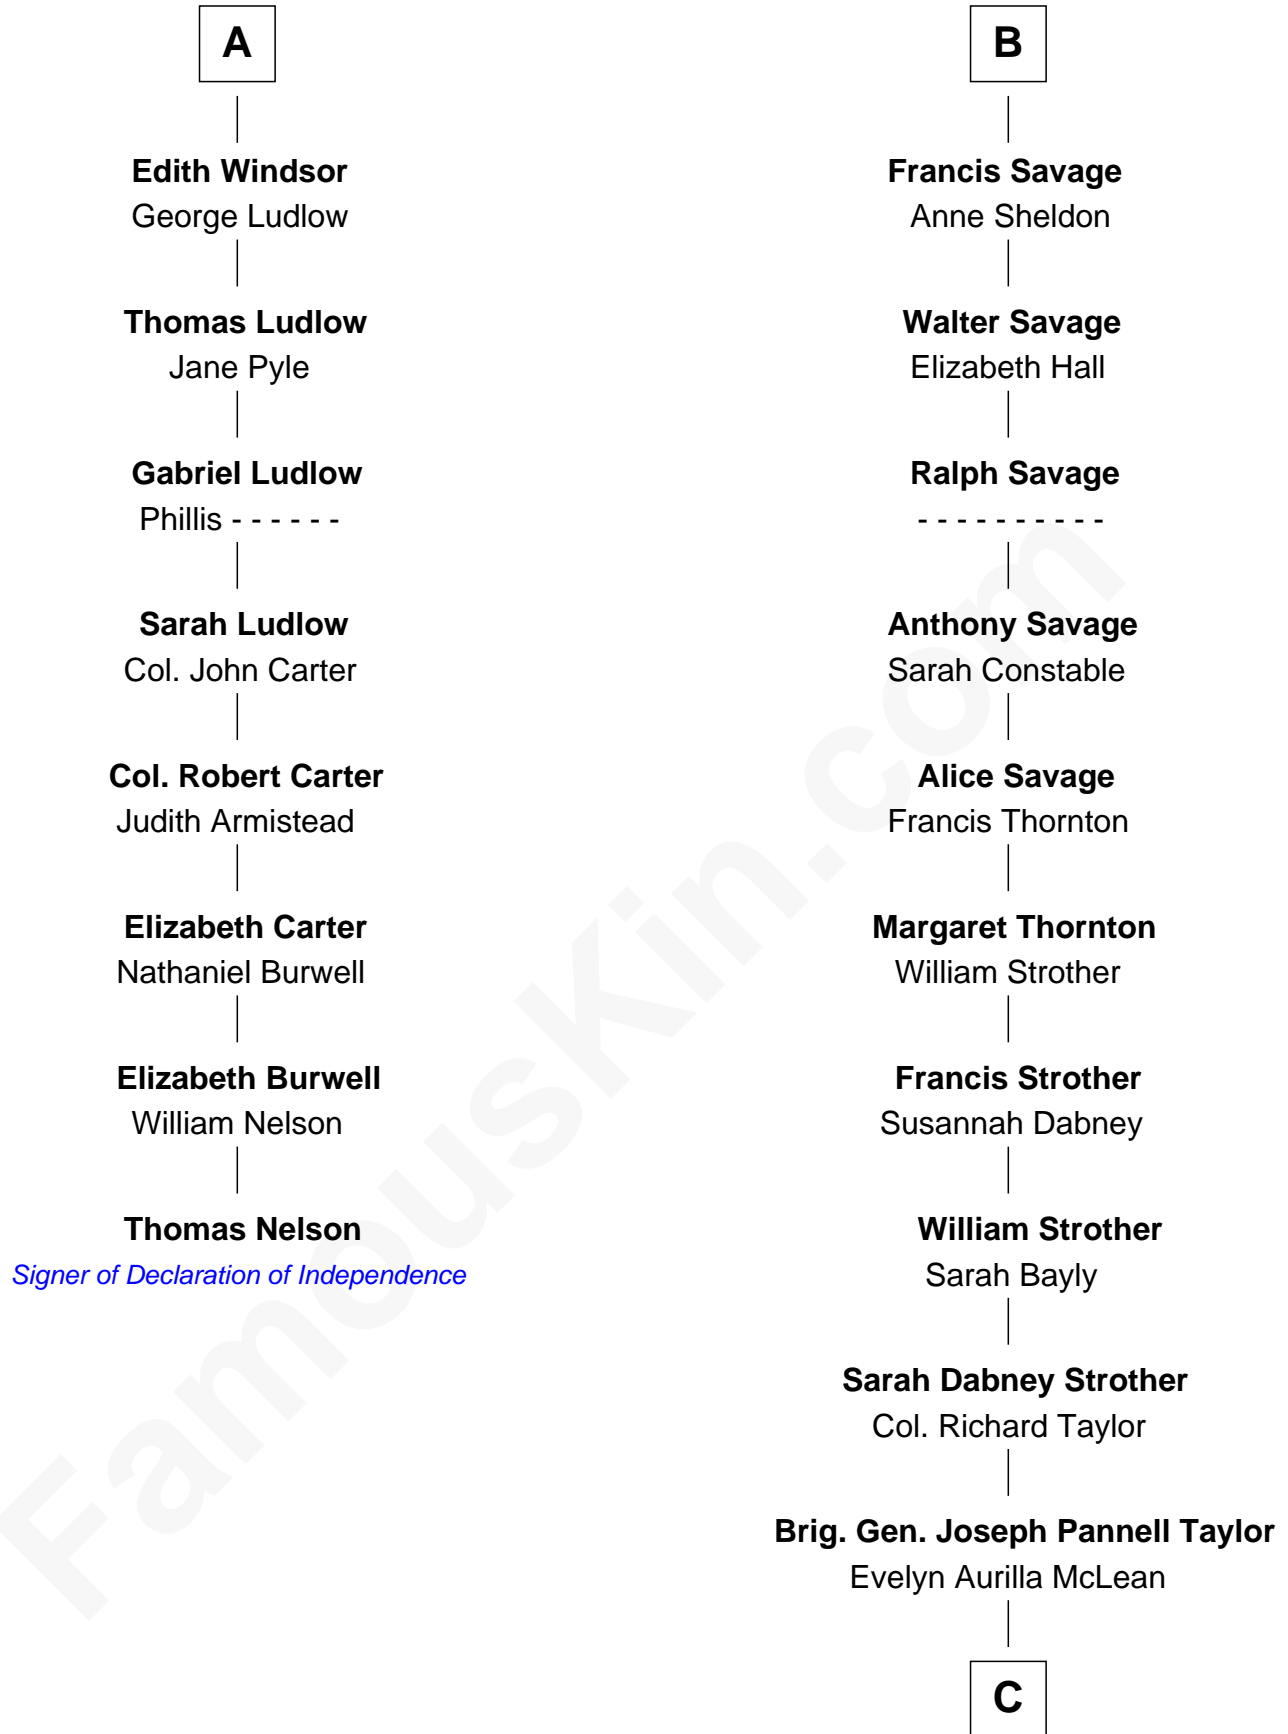

FamousKin.com

Relationship Chart of

Thomas Nelson

Signer of the Declaration of Independence

14th cousin 7 times removed of

Parker Stevenson
TV and Movie Actor

Humphrey de Bohun
Elizabeth Plantagenet

C

Col. Joseph Hancock Taylor

Mary Montgomery Meigs

Evelyn Taylor

Eli Kirk Price

Philip Price

Sarah Meade Harrison

Sarah Meade Price

Richard Stevenson Parker