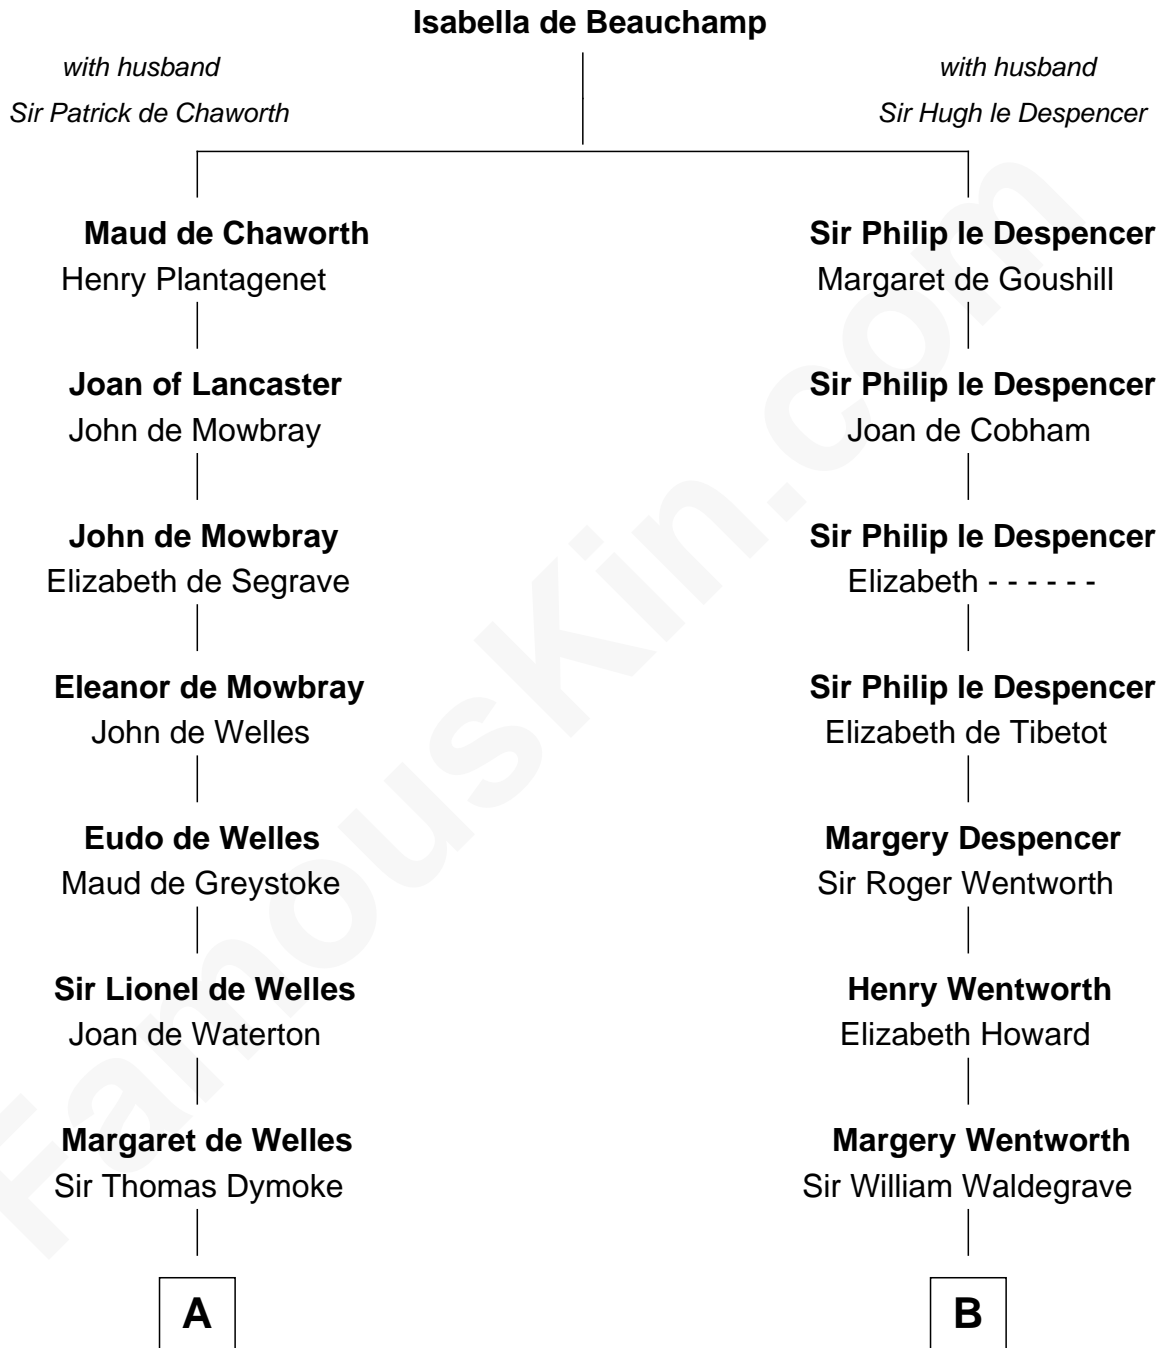

FamousKin.com

Relationship Chart of

Thomas Nelson

Signer of the Declaration of Independence

15th cousin 6 times removed of

Bob Moore

Co-Founder, Bob's Red Mill

C

—
Morris Fox

Sarah A. Smith

—
Violette Fox

Daniel Francis Learnard

—
Clinton Morris Learnard

Gertrude Maud Yost

—
Doris Dell Learnard

Kenneth Earl Moore

—
Bob Moore

Co-Founder, Bob's Red Mill