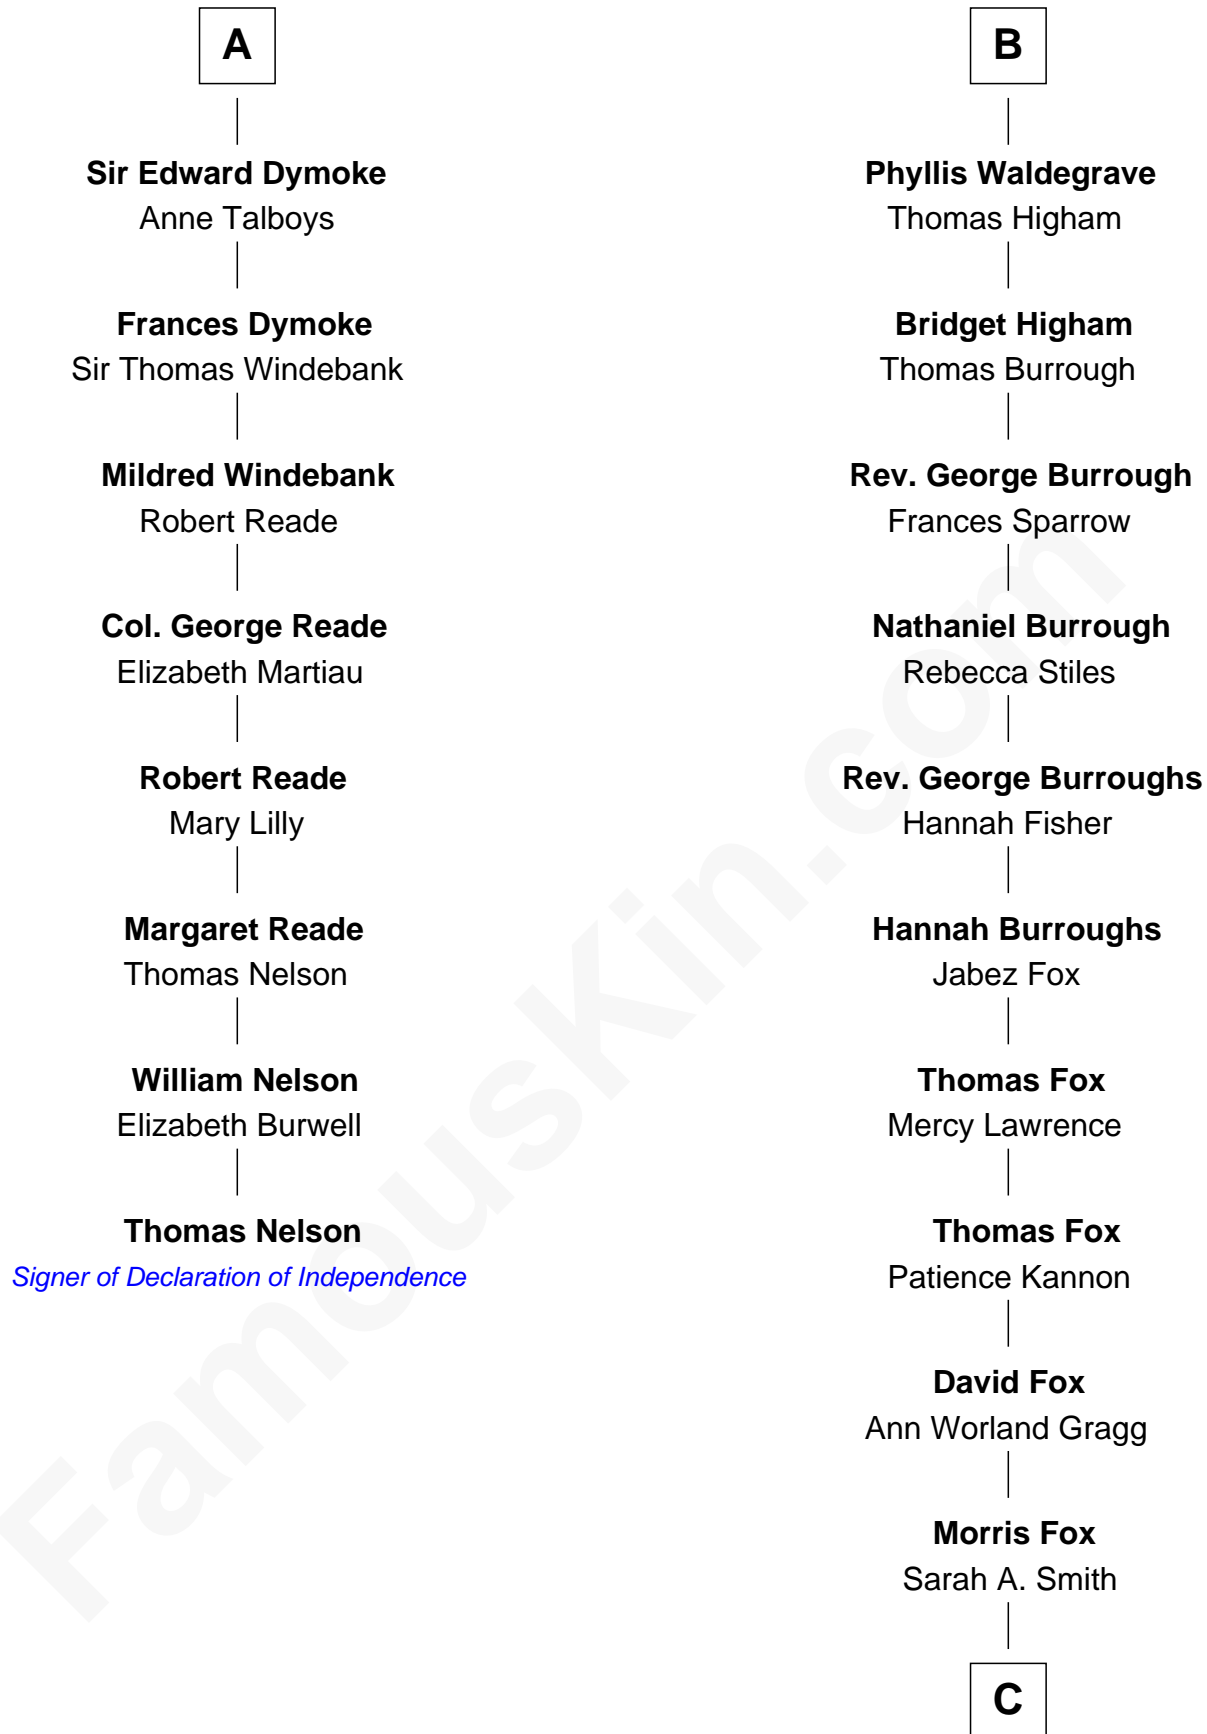

FamousKin.com

Relationship Chart of

Thomas Nelson

Signer of the Declaration of Independence

14th cousin 6 times removed of

Bob Moore

Co-Founder, Bob's Red Mill

Bartholomew de Badlesmere

Margaret de Clare

Margery de Badlesmere

Sir William de Ros

Maud de Roos

John de Welles

John de Welles

Eleanor de Mowbray

Eudo de Welles

Margaret de Badlesmere

Sir John de Tibetot

Sir Robert de Tibetot

Margaret Deincourt

Elizabeth de Tibetot

Sir Philip le Despencer

Margery Despencer

Sir Roger Wentworth

Henry Wentworth

Elizabeth Howard

Margery Wentworth

Sir William Waldegrave

George Waldegrave

Anne Drury

B

C