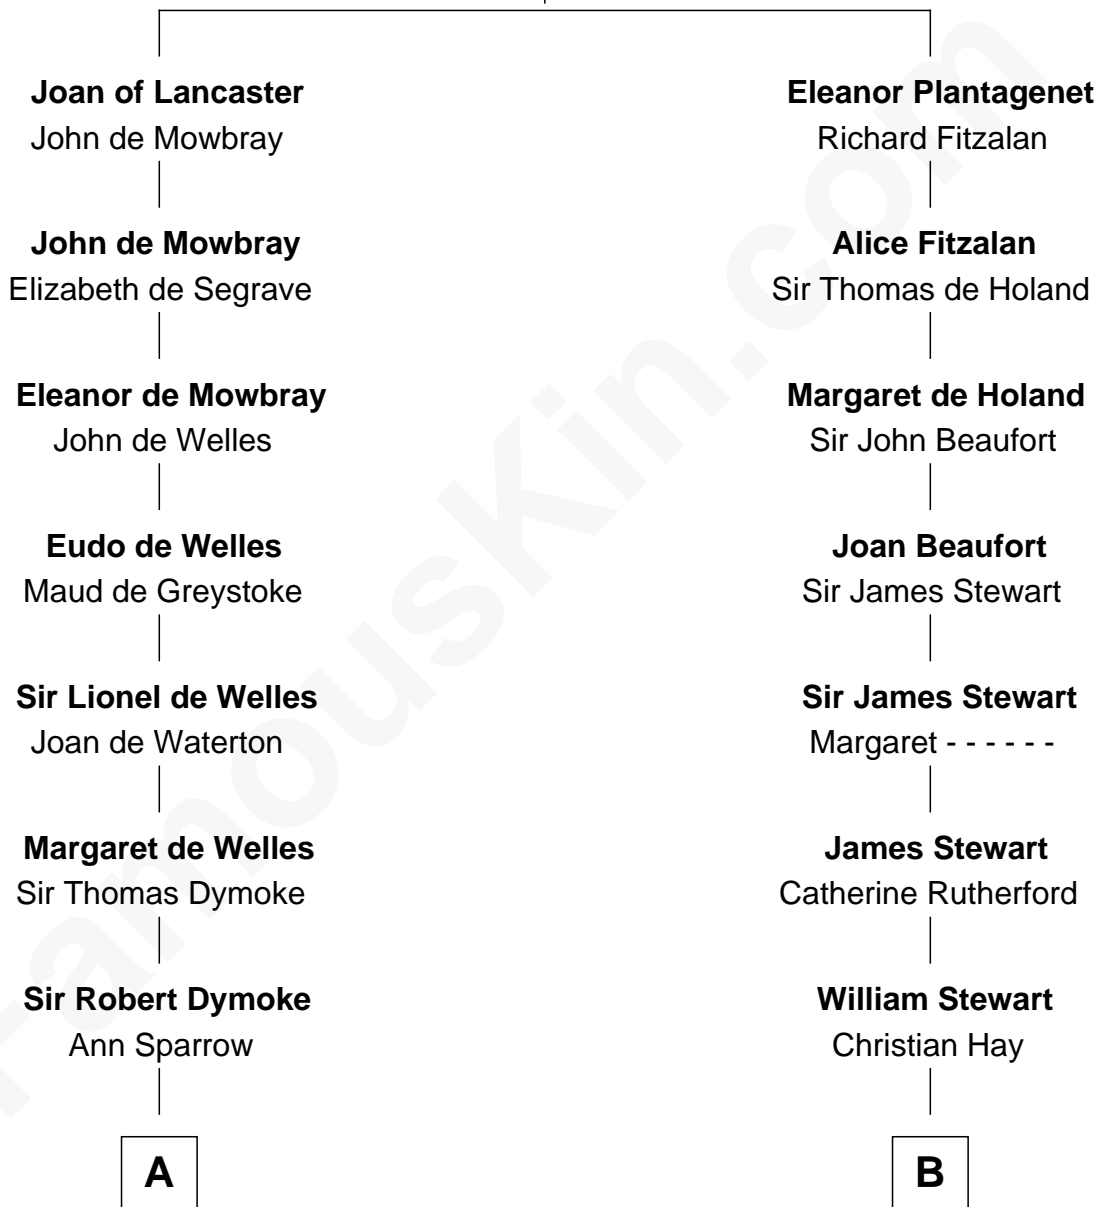

FamousKin.com

Relationship Chart of

Thomas Nelson

Signer of the Declaration of Independence

14th cousin 4 times removed of

Johnny Mercer

Songwriter and Co-Founder of Capitol Records

Henry Plantagenet
Maud de Chaworth

C

George Anderson Mercer

Lillian Elizabeth Ciucevich

Johnny Mercer

Co-Founder of Capitol Records

FamousKin.com