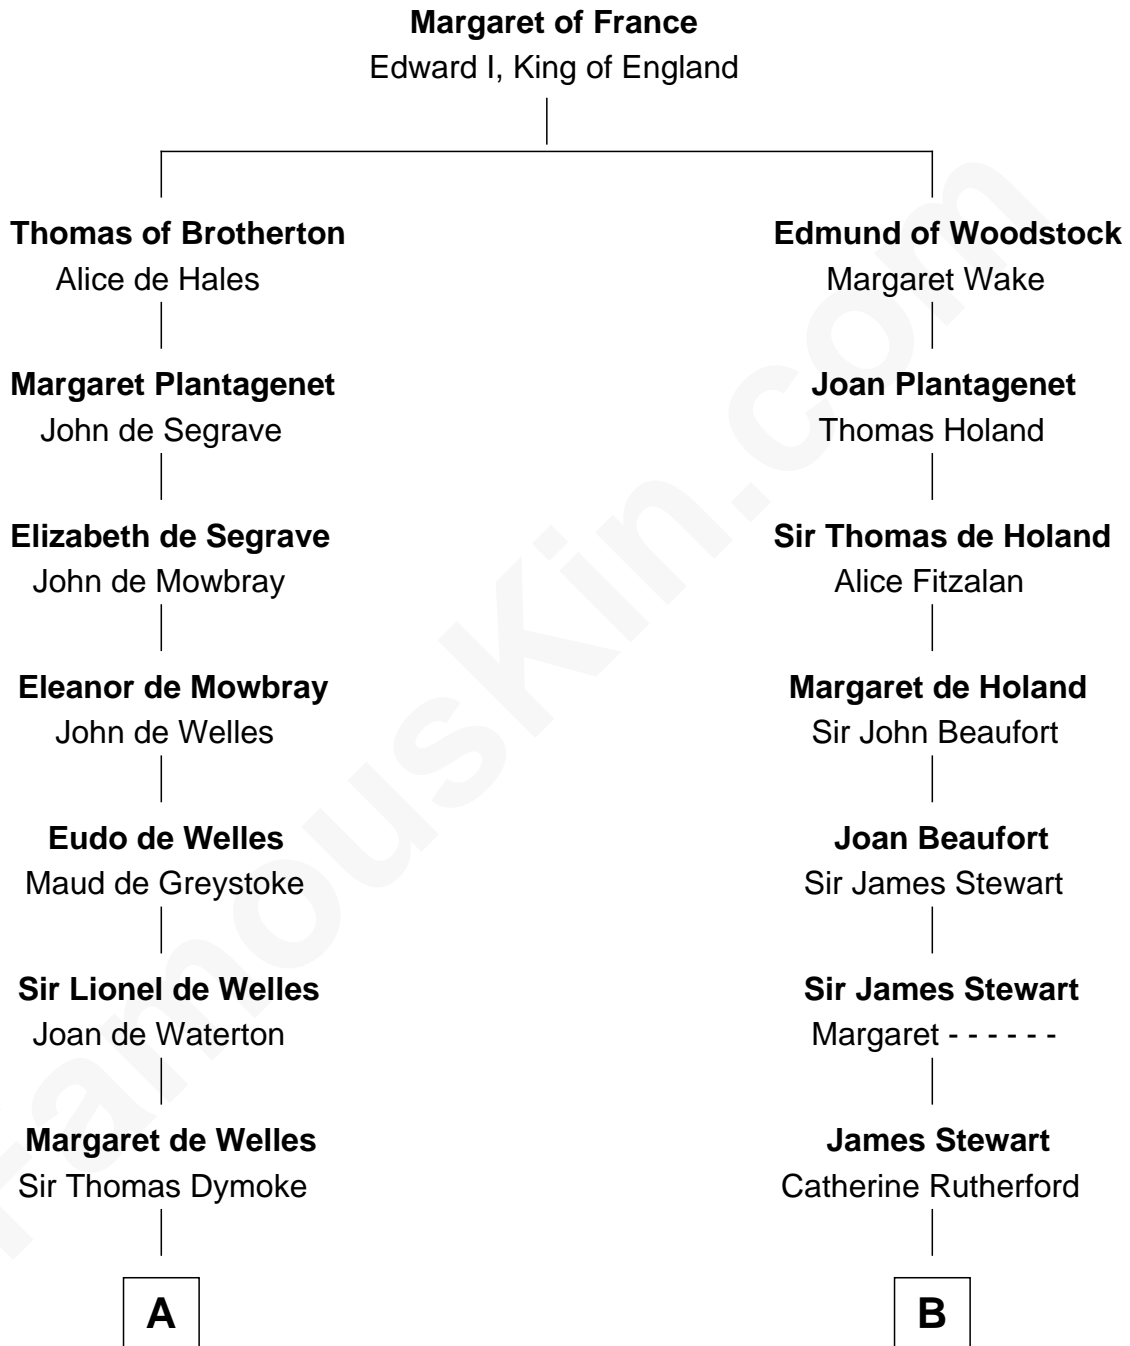

FamousKin.com

Relationship Chart of

Thomas Nelson

Signer of the Declaration of Independence

15th cousin 4 times removed of

Johnny Mercer

Songwriter and Co-Founder of Capitol Records

C

George Anderson Mercer

Nanny Maury Herndon

George Anderson Mercer

Lillian Elizabeth Ciucevich

Johnny Mercer

Co-Founder of Capitol Records

FamousKin.com