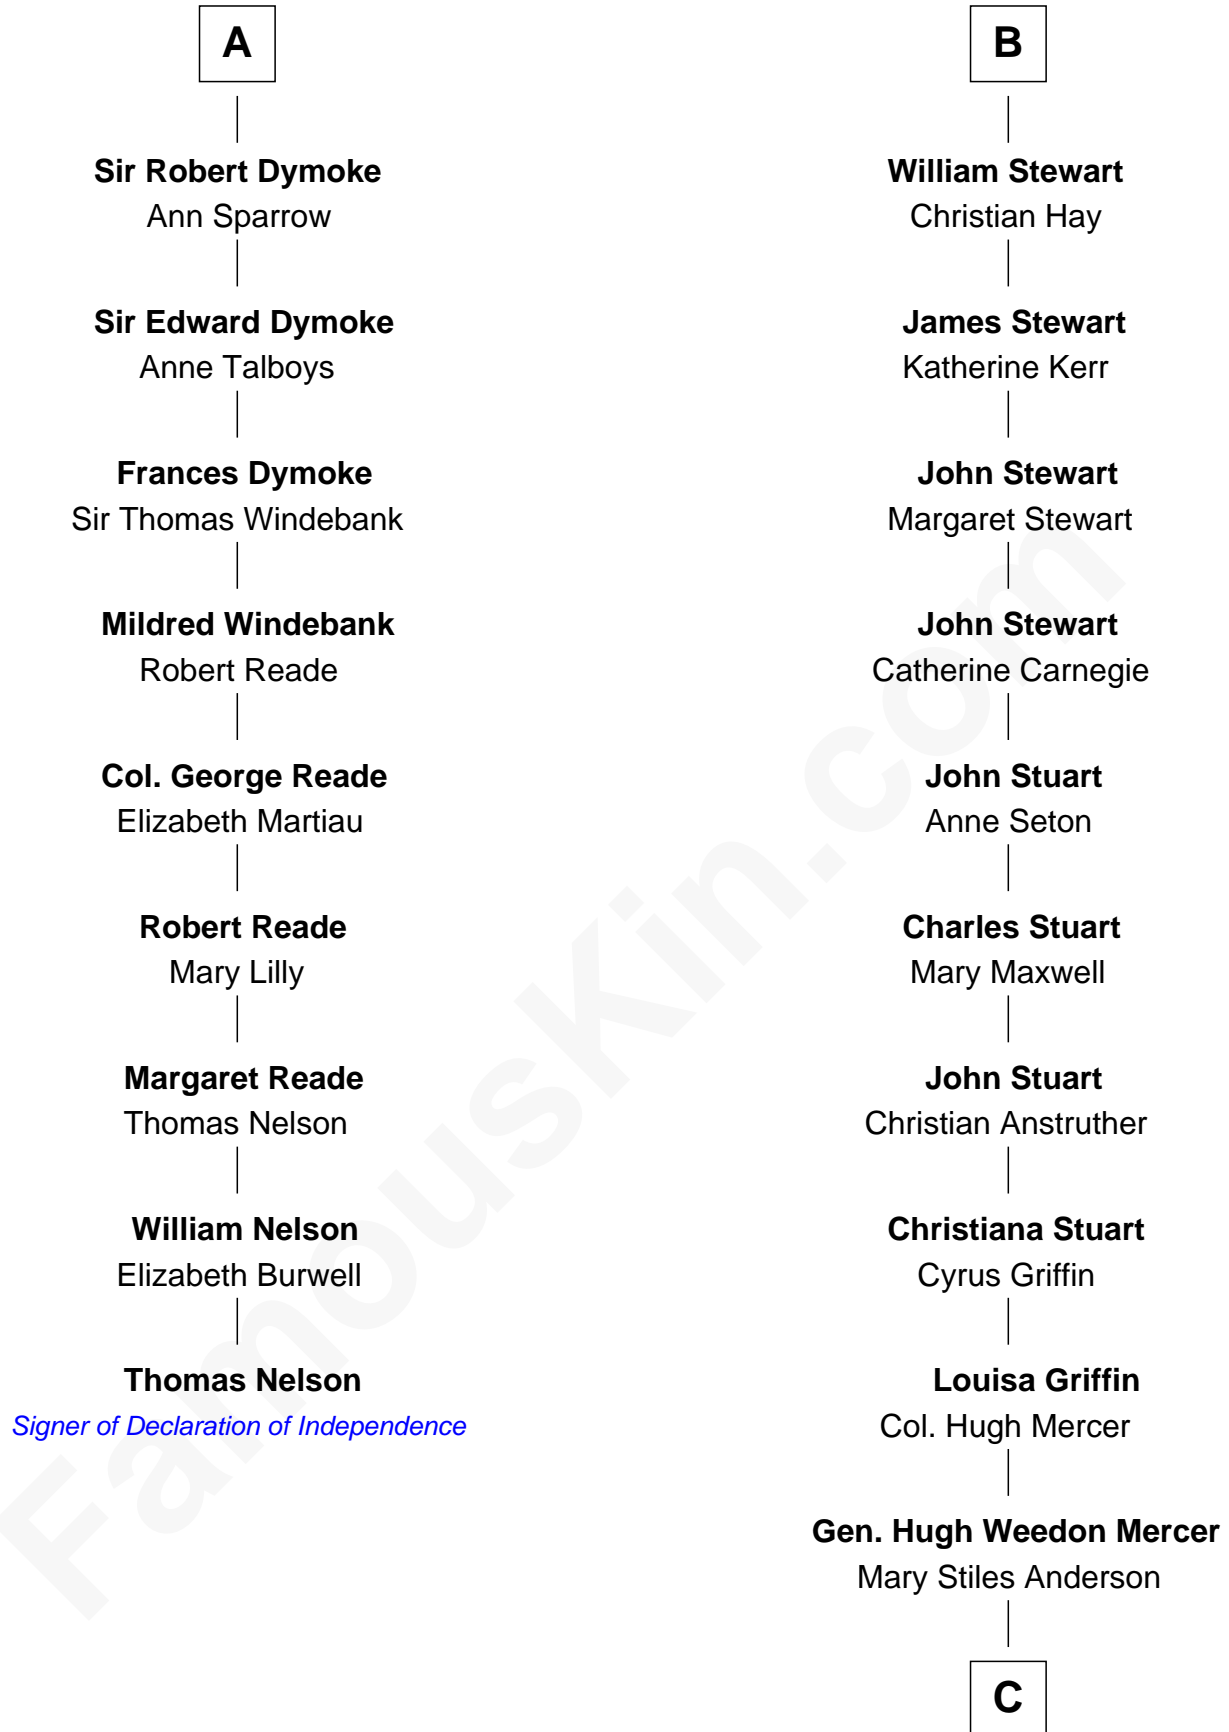

FamousKin.com

Relationship Chart of

Thomas Nelson

Signer of the Declaration of Independence

15th cousin 4 times removed of

Johnny Mercer

Songwriter and Co-Founder of Capitol Records

C