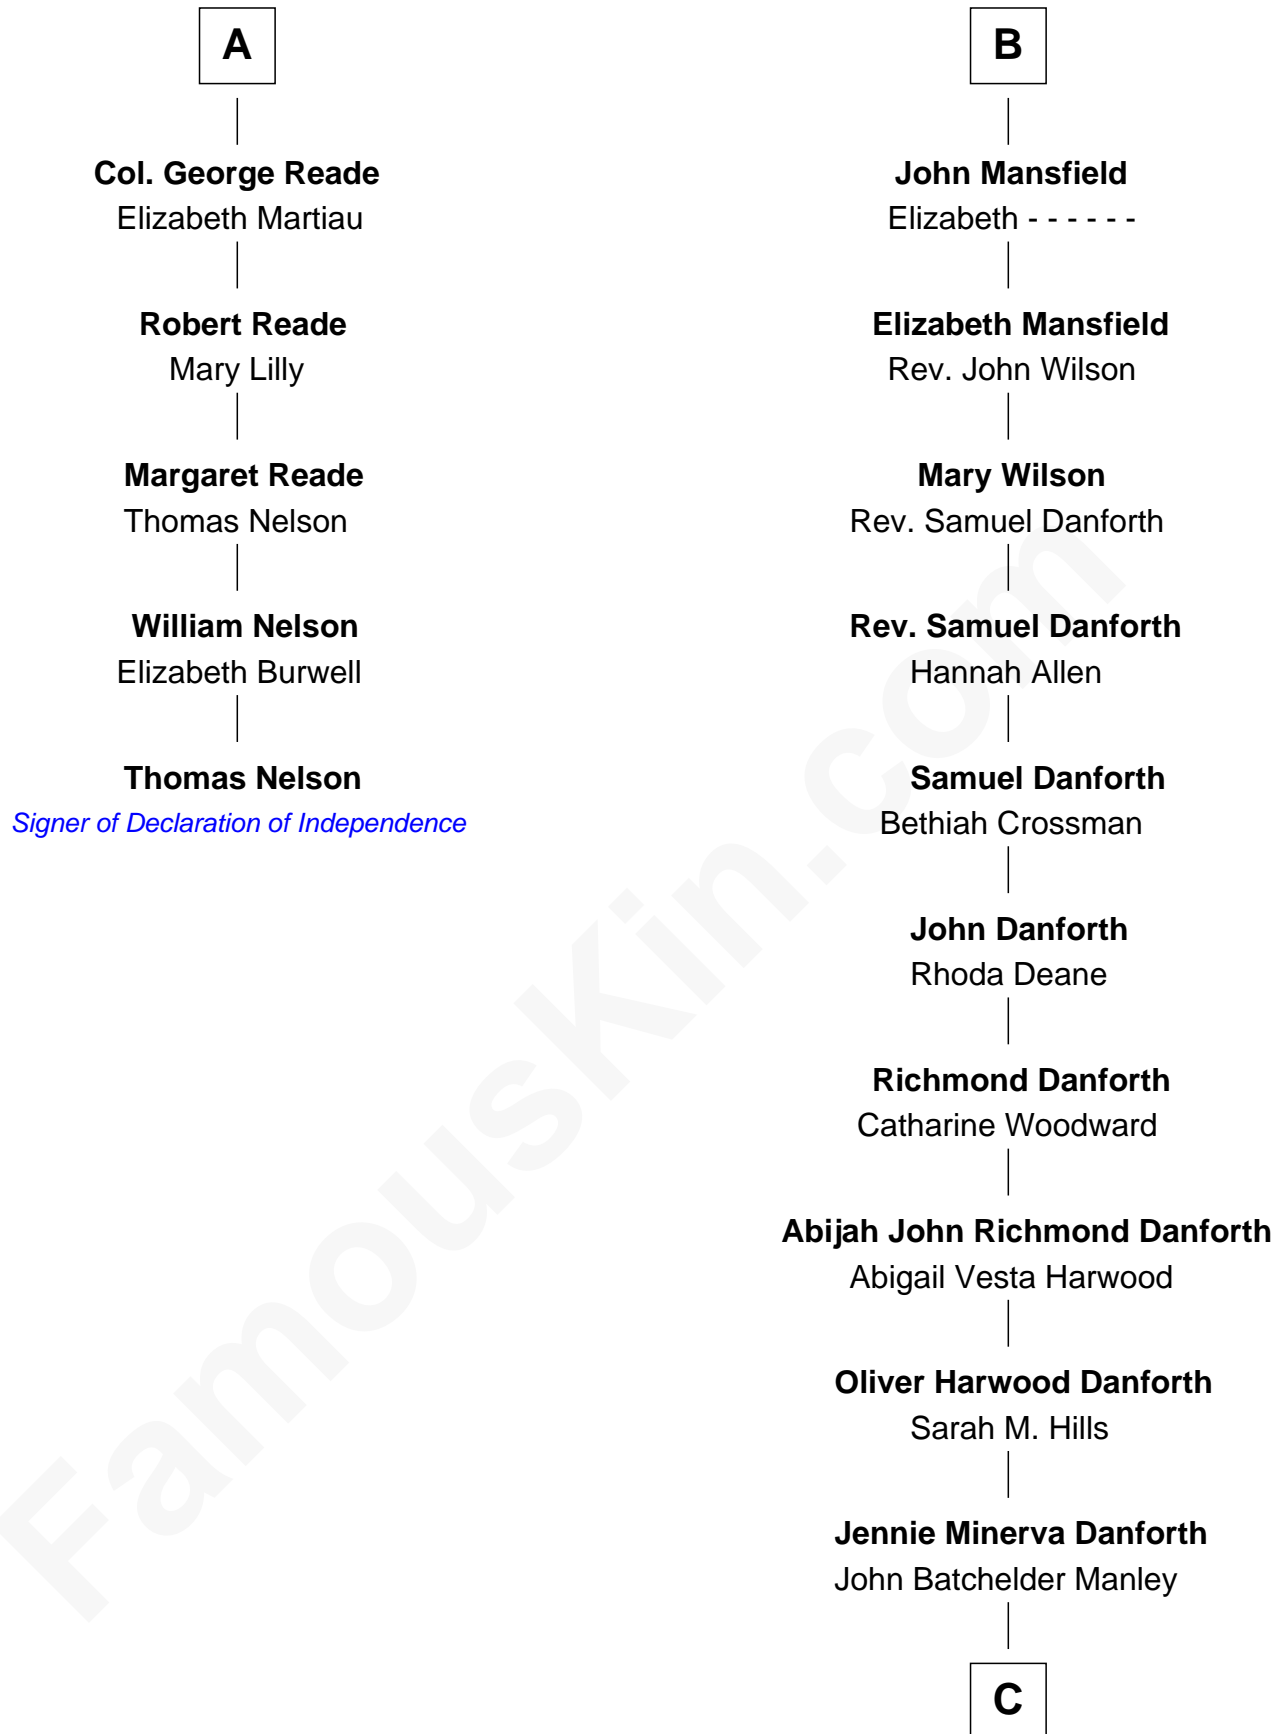

FamousKin.com

Relationship Chart of

Thomas Nelson

Signer of the Declaration of Independence

11th cousin 8 times removed of

Zach Snyder
Filmmaker

C

Helen Danforth Manley
Dr. Edgar Earl Reeves