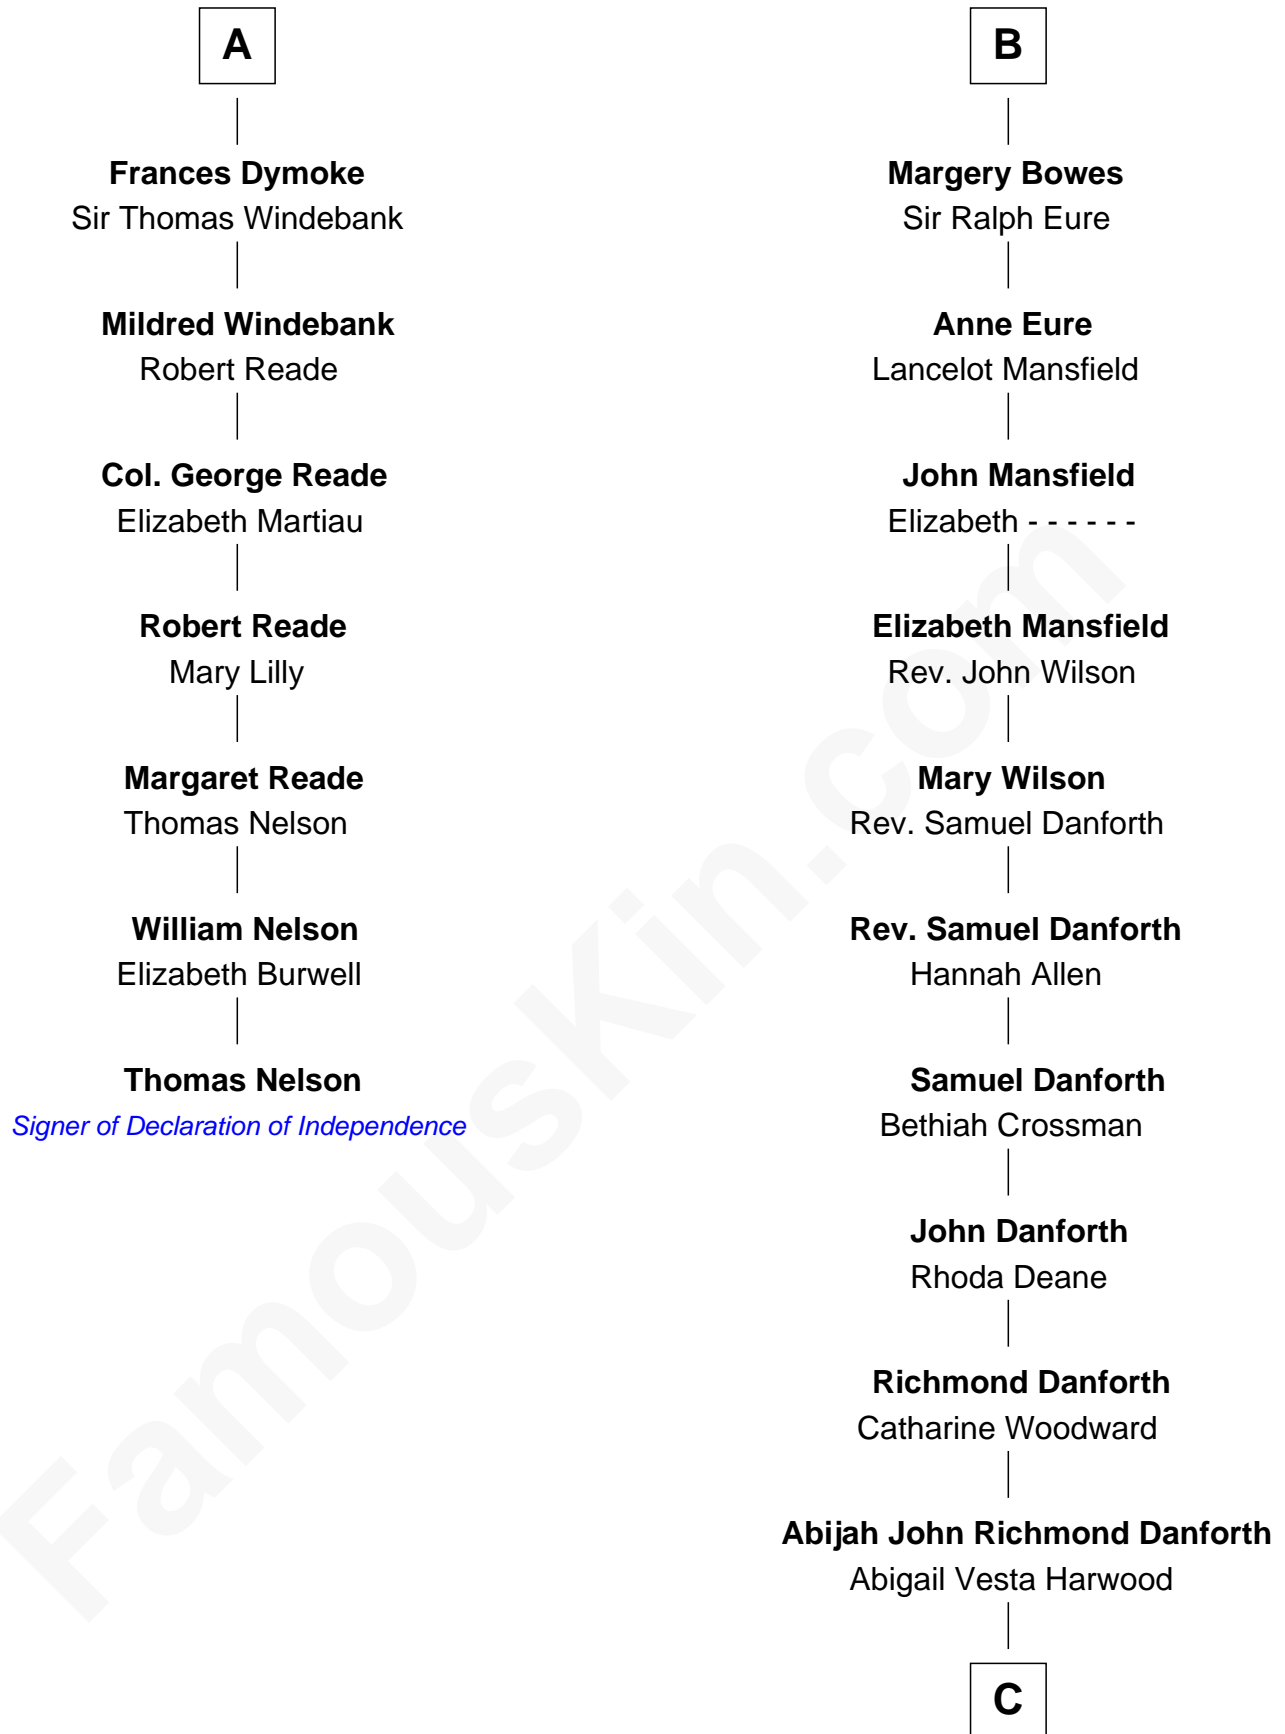

FamousKin.com

Relationship Chart of

Thomas Nelson

Signer of the Declaration of Independence

13th cousin 8 times removed of

Zach Snyder
Filmmaker

C

Oliver Harwood Danforth