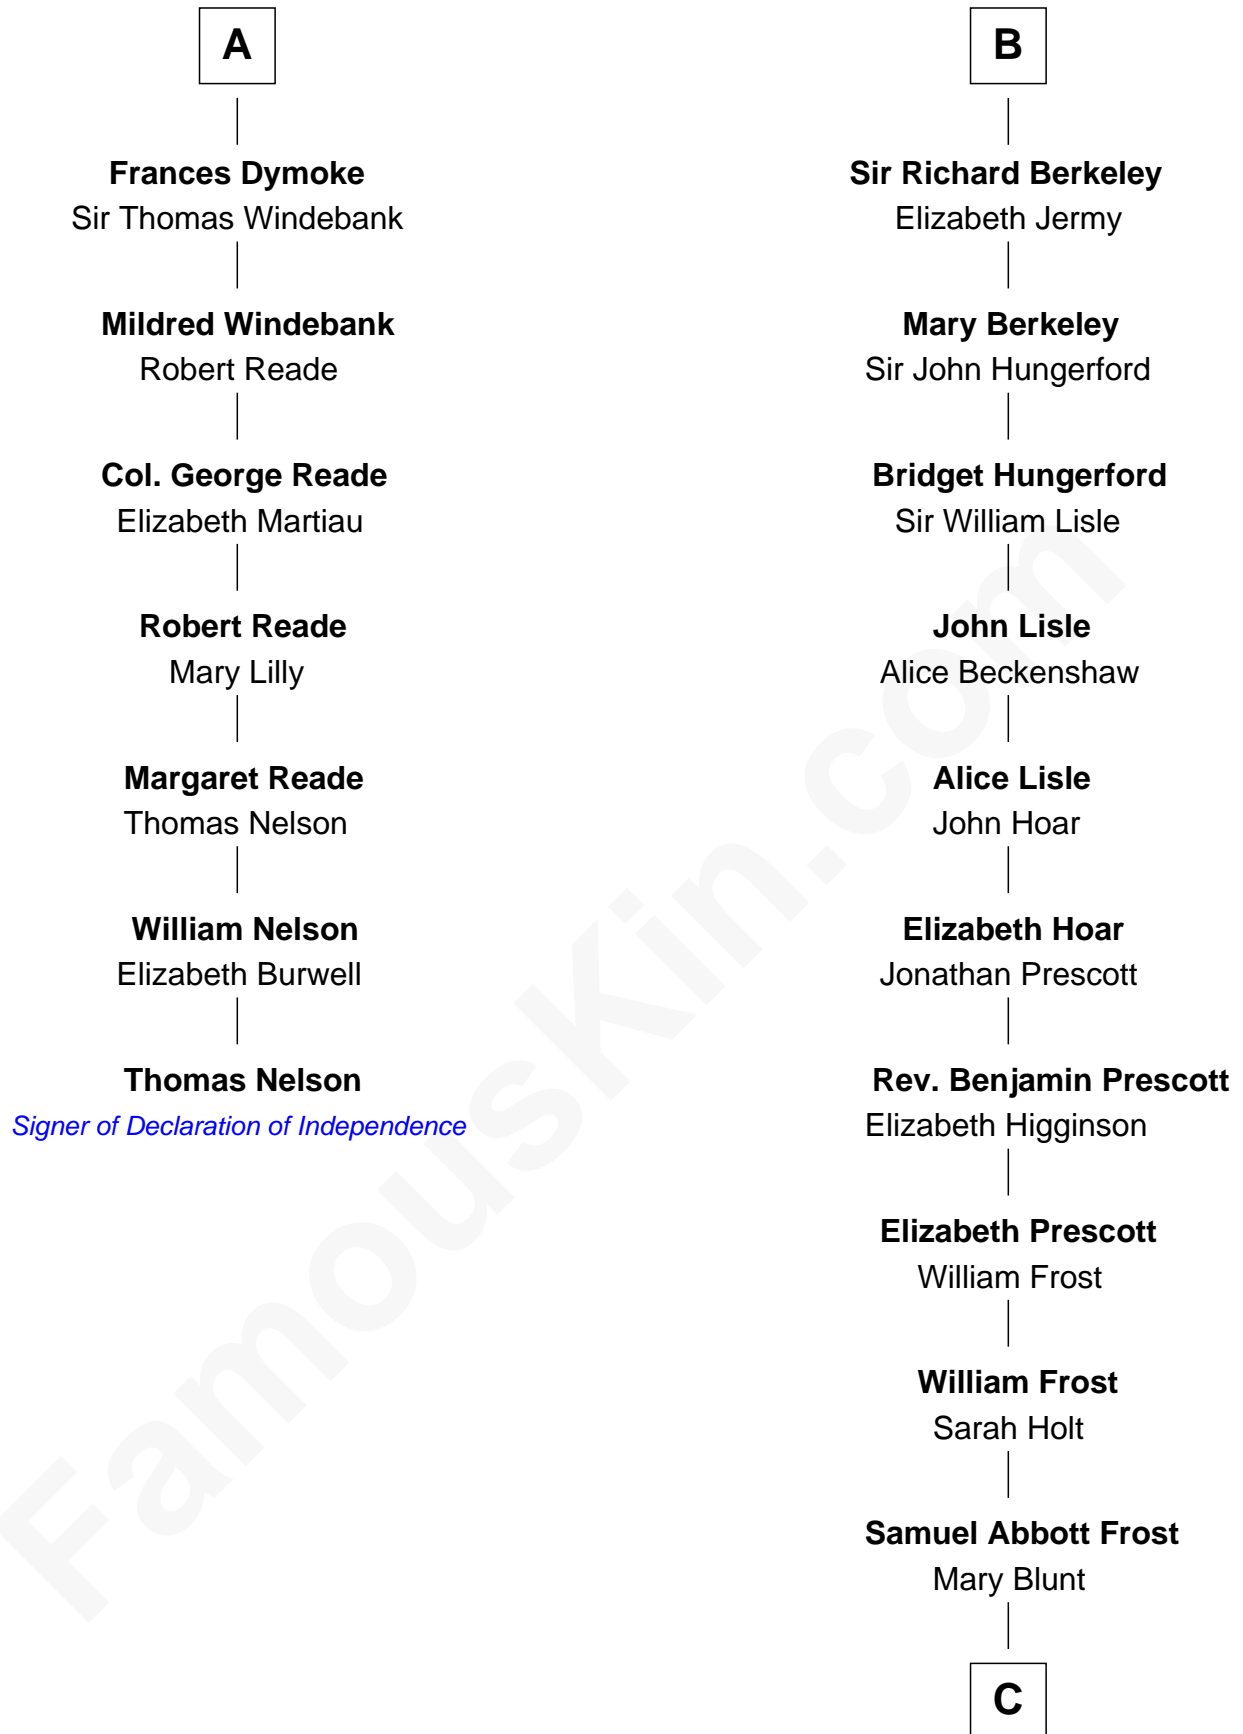

FamousKin.com

Relationship Chart of

Thomas Nelson

Signer of the Declaration of Independence

13th cousin 6 times removed of

Robert Frost

Poet and Playwright

Ralph de Stafford