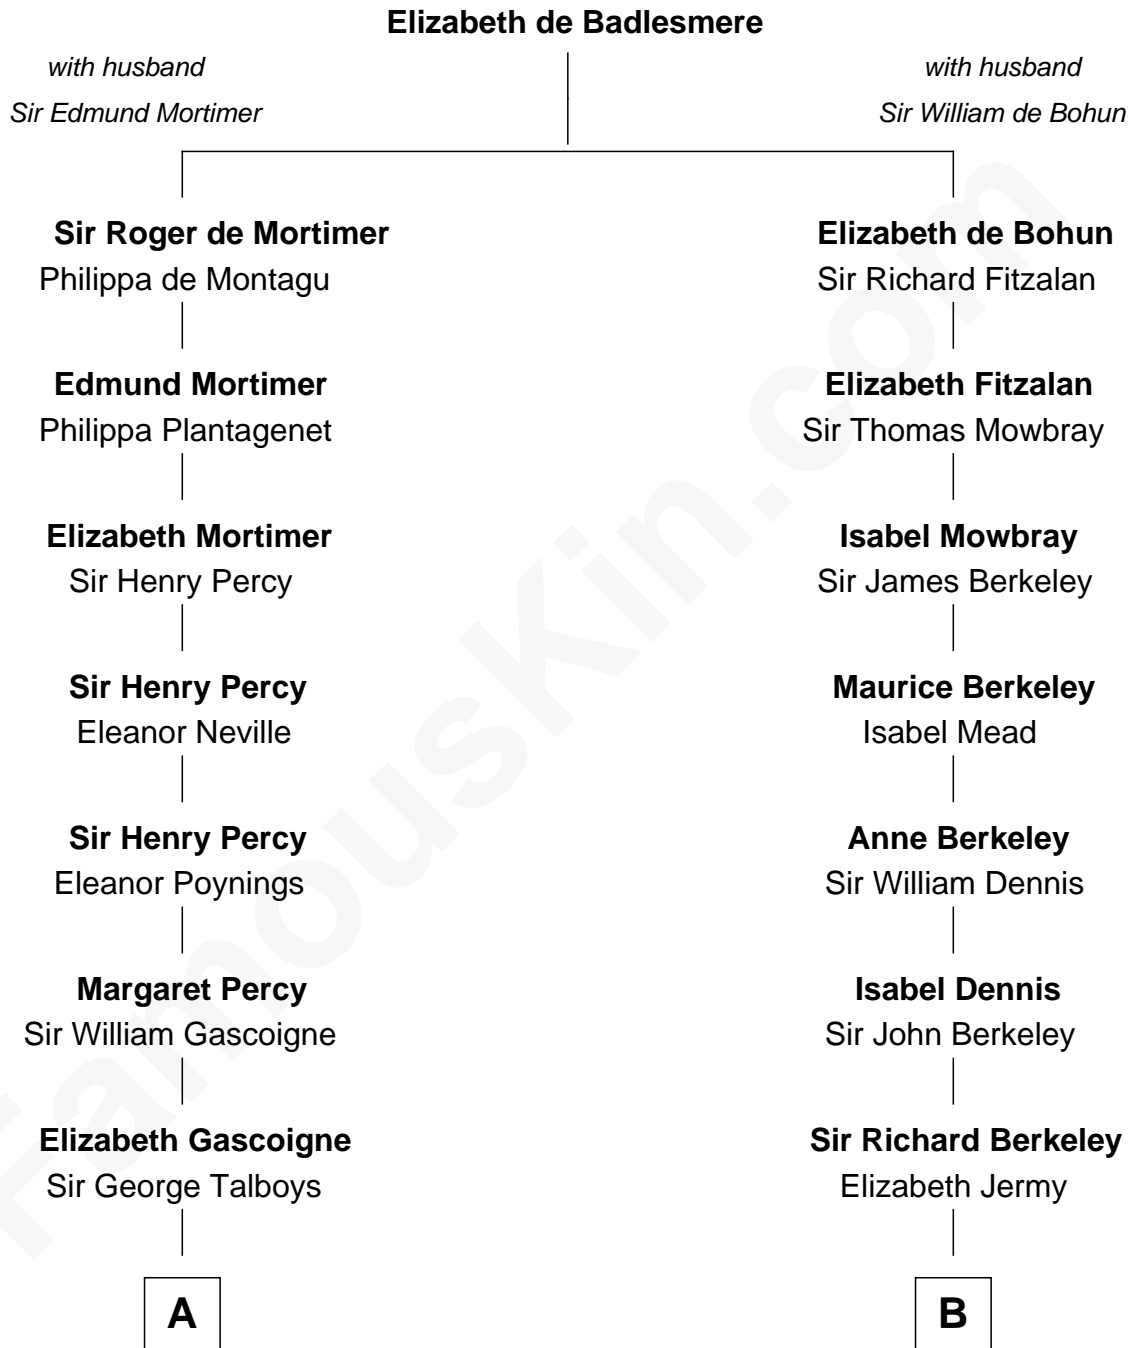

FamousKin.com

Relationship Chart of

Thomas Nelson

Signer of the Declaration of Independence

14th cousin 4 times removed of

Robert Frost

Poet and Playwright

C