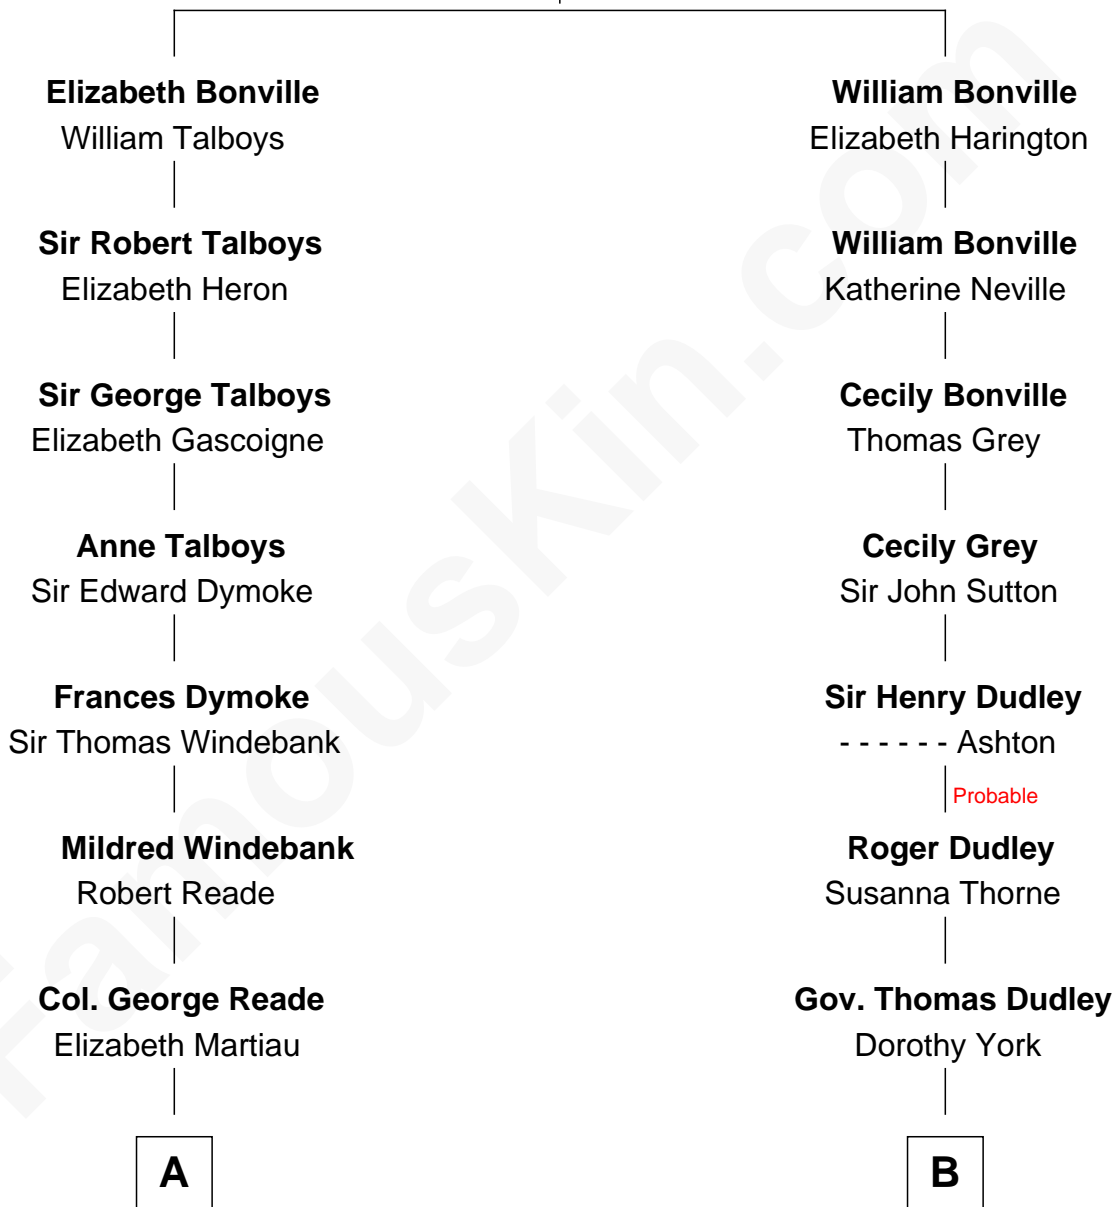

FamousKin.com

Relationship Chart of

Thomas Nelson

Signer of the Declaration of Independence

10th cousin 9 times removed of

Rome Odunze

NFL Wide Receiver

Sir William Bonville

Margaret Grey

C

Helen Reber
Earl Wayne Bunnell

Necia Bunnell
James Odindu Odunze

Rome Odunze
NFL Wide Receiver

FamousKin.com