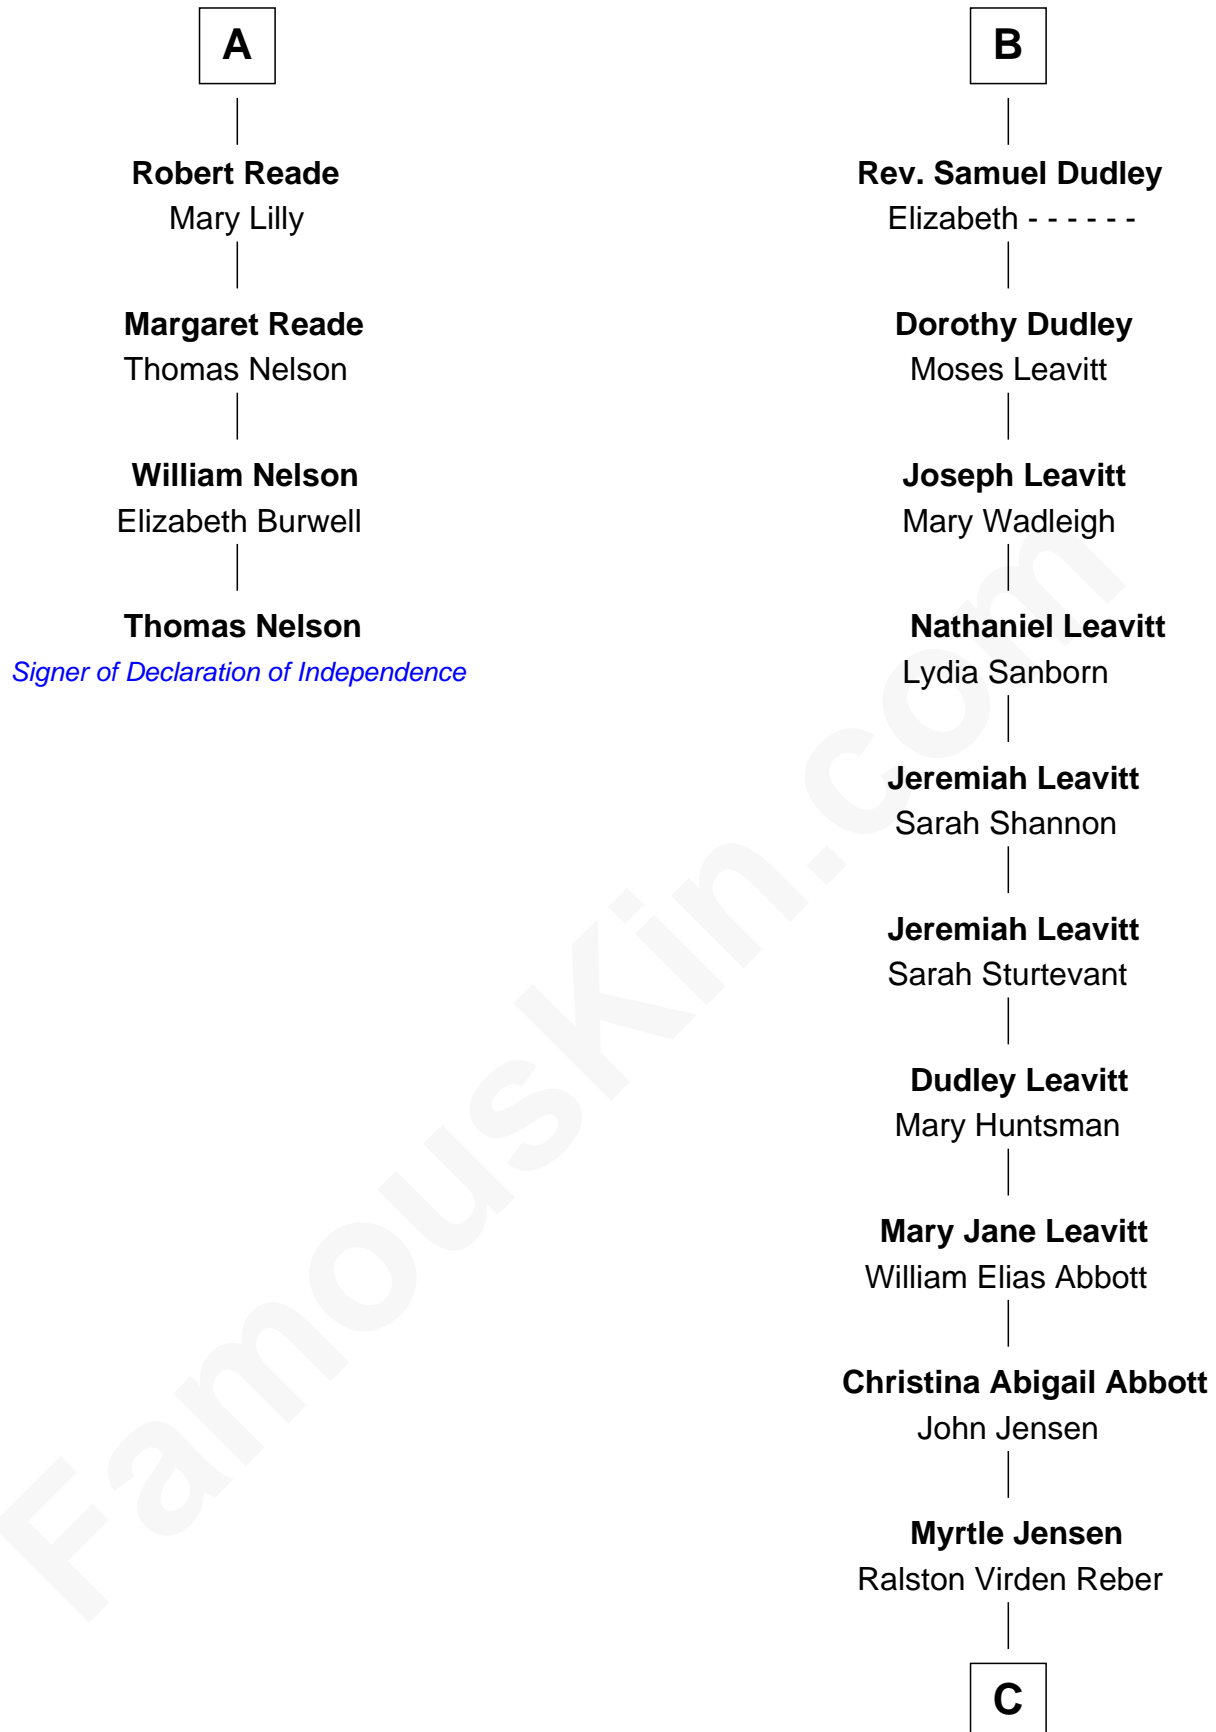

FamousKin.com

Relationship Chart of

Thomas Nelson

Signer of the Declaration of Independence

10th cousin 9 times removed of

Rome Odunze

NFL Wide Receiver

Sir William Bonville

Margaret Grey

C

Helen Reber
Earl Wayne Bunnell

Necia Bunnell
James Odindu Odunze

Rome Odunze
NFL Wide Receiver

FamousKin.com