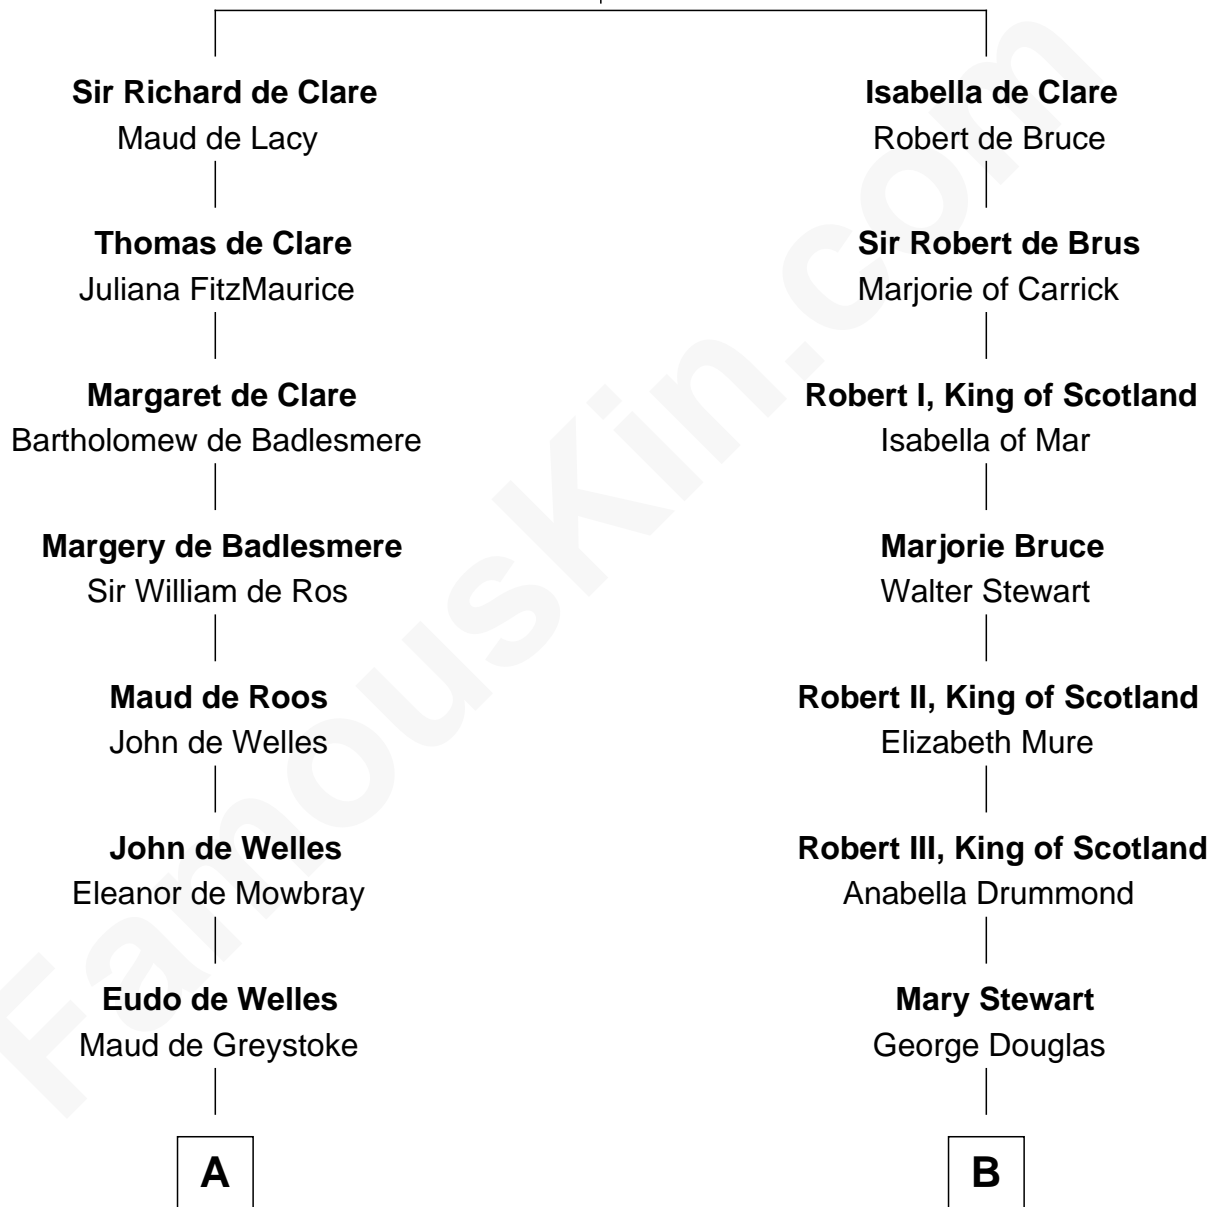

## Relationship Chart of

### Thomas Nelson

*Signer of the Declaration of Independence*

17th cousin 3 times removed of

### Noel Coward

*Playwright, Actor, and Songwriter*

**Gilbert de Clare**

Isabel Marshal

**C**

**Henry Veitch**

Margaret Harrison

**Henry Gordon Veitch**

Mary Kathleen Synch

**Violet Agnes Veitch**

Arthur Sabin Coward

**Noel Coward**

*Playwright, Actor, and Songwriter*