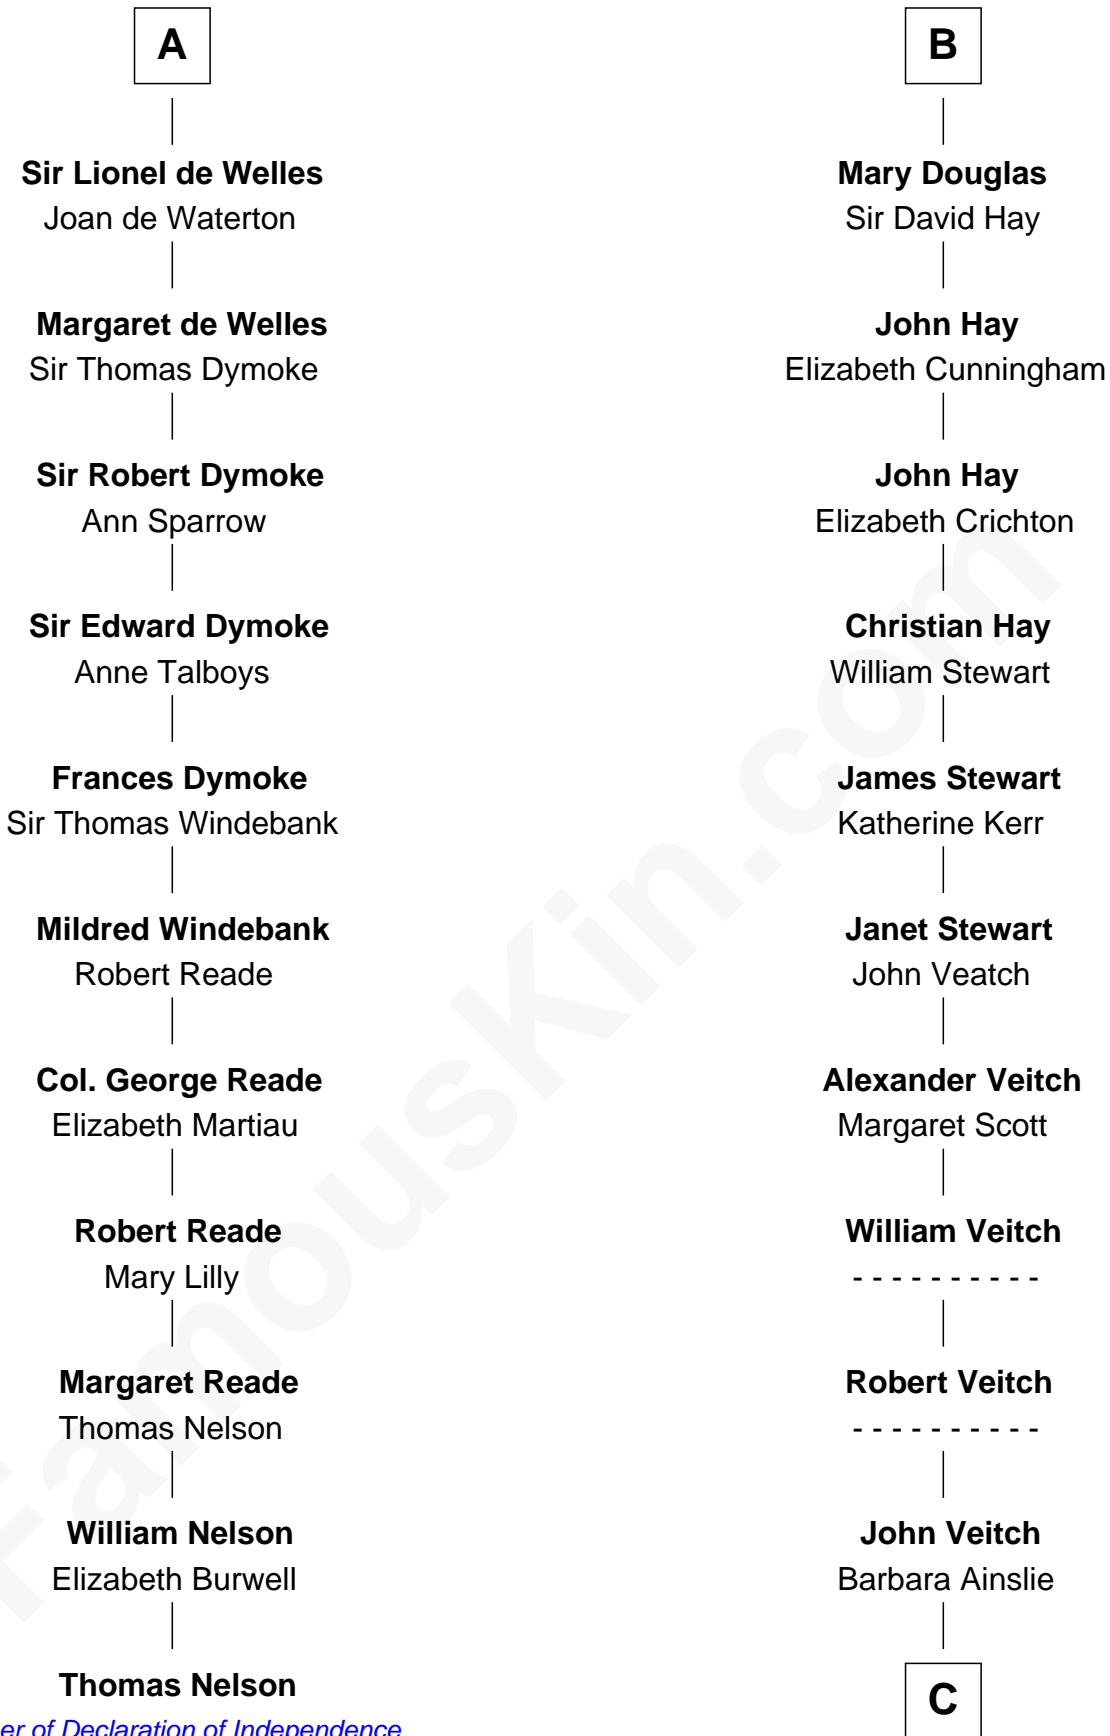

### Thomas Nelson

*Signer of the Declaration of Independence*

17th cousin 3 times removed of

### Noel Coward

*Playwright, Actor, and Songwriter*

**Gilbert de Clare**

Isabel Marshal

**C**

**Henry Veitch**

Margaret Harrison

**Henry Gordon Veitch**

Mary Kathleen Synch

**Violet Agnes Veitch**

Arthur Sabin Coward

**Noel Coward**

*Playwright, Actor, and Songwriter*