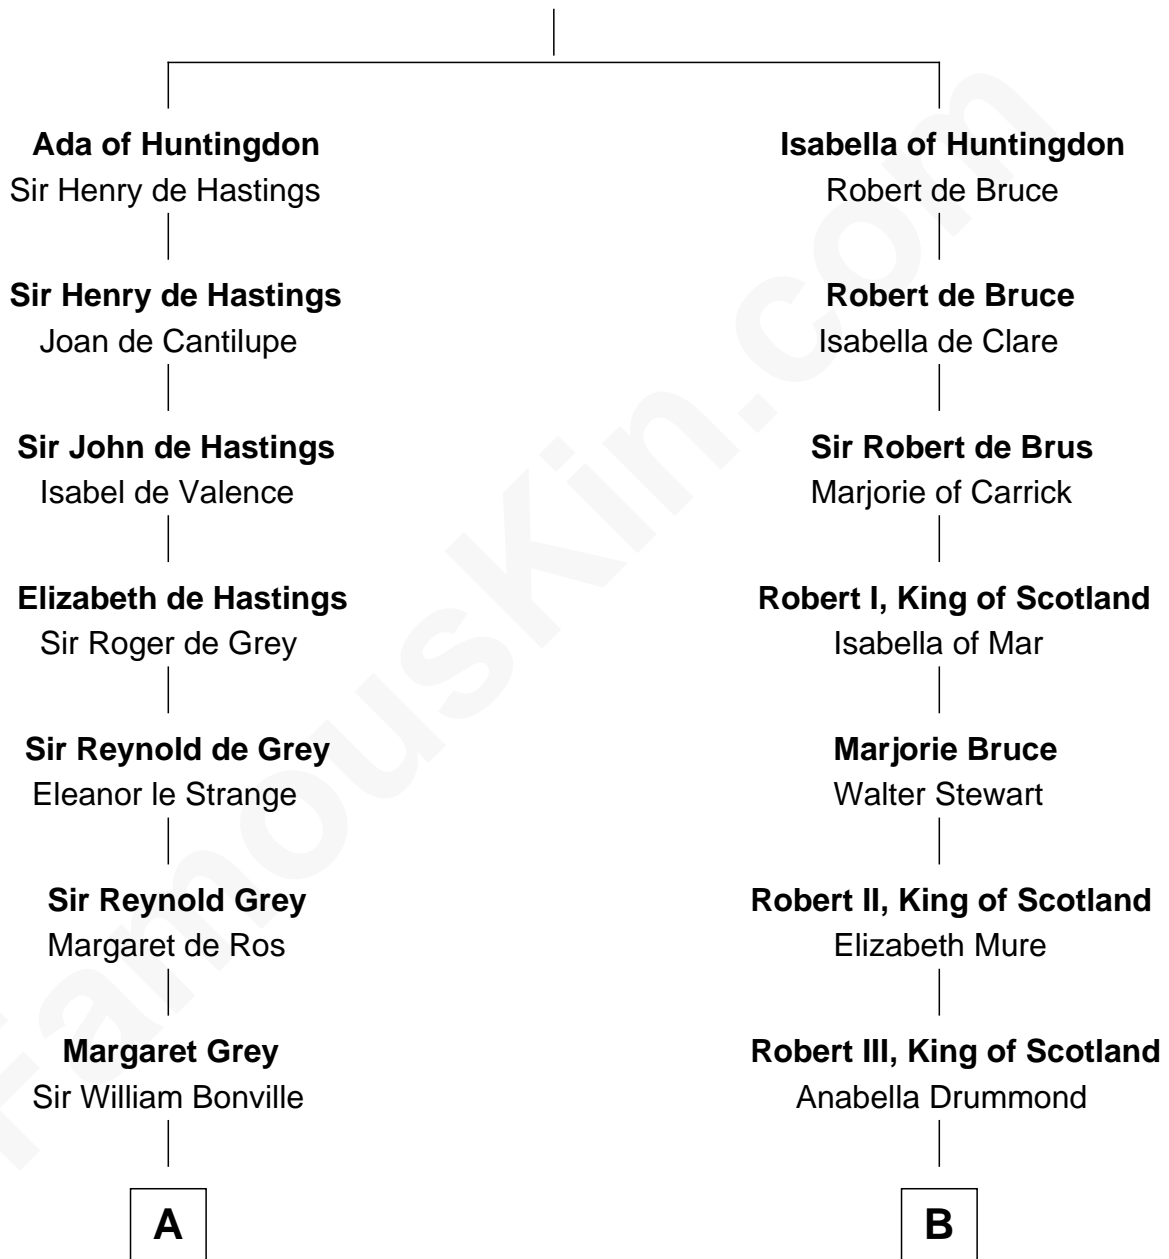

David of Huntingdon

Maud of Chester