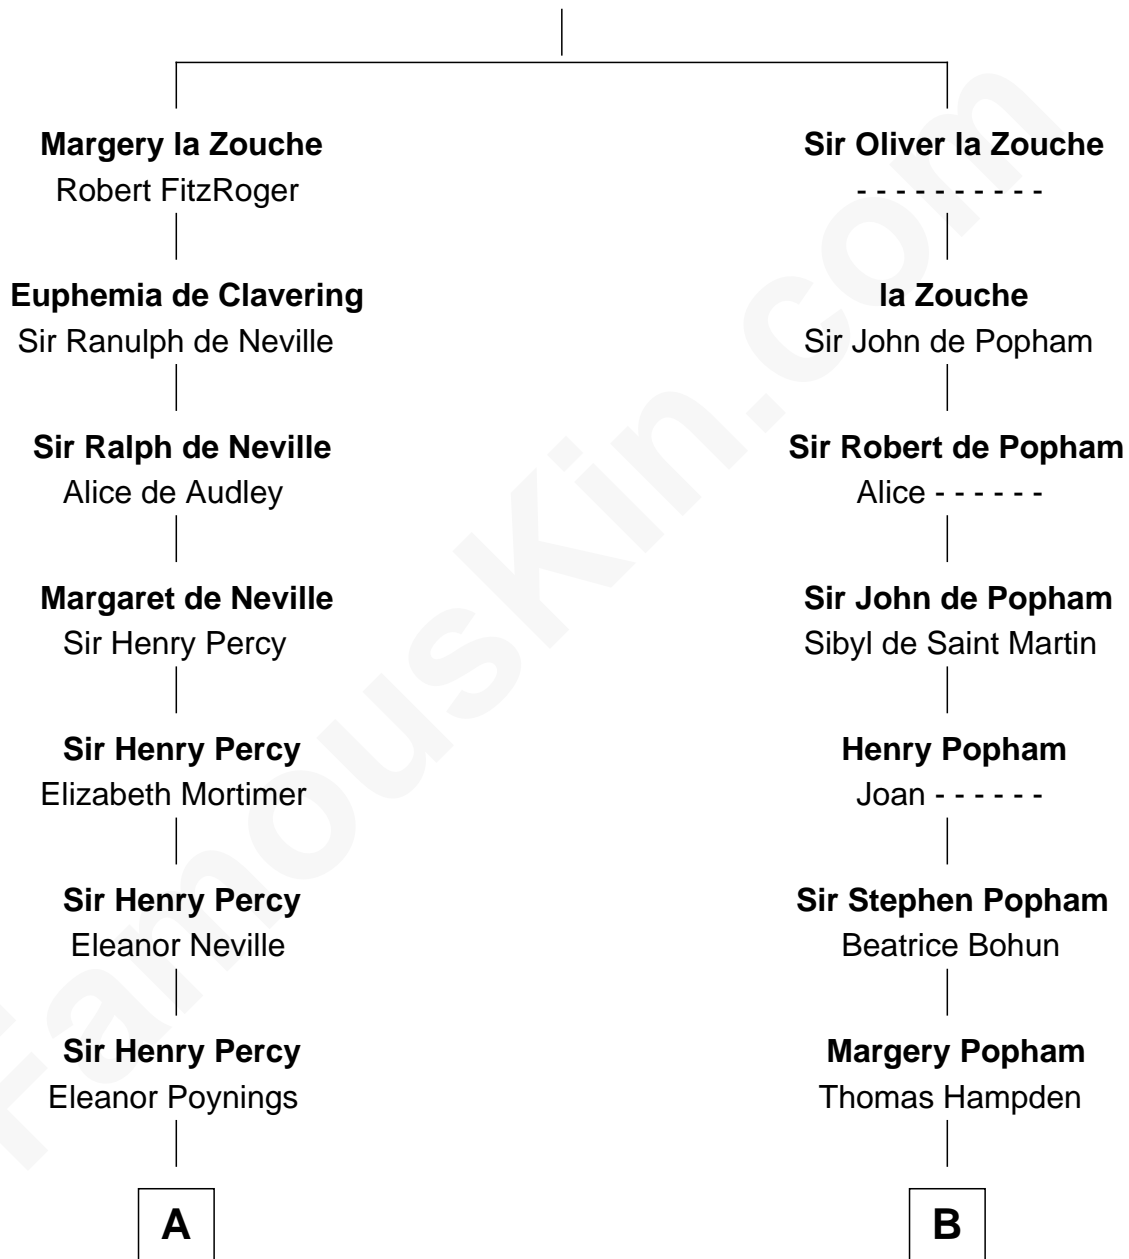

FamousKin.com

Relationship Chart of

Thomas Nelson

Signer of the Declaration of Independence

12th cousin 4 times removed of

Edmund Waller

English Poet and Politician

Alan la Zouche

Ellen de Quincy

A

Margaret Percy
Sir William Gascoigne

Elizabeth Gascoigne
Sir George Talboys

Anne Talboys
Sir Edward Dymoke

Frances Dymoke
Sir Thomas Windebank

Mildred Windebank
Robert Reade

Col. George Reade
Elizabeth Martiau