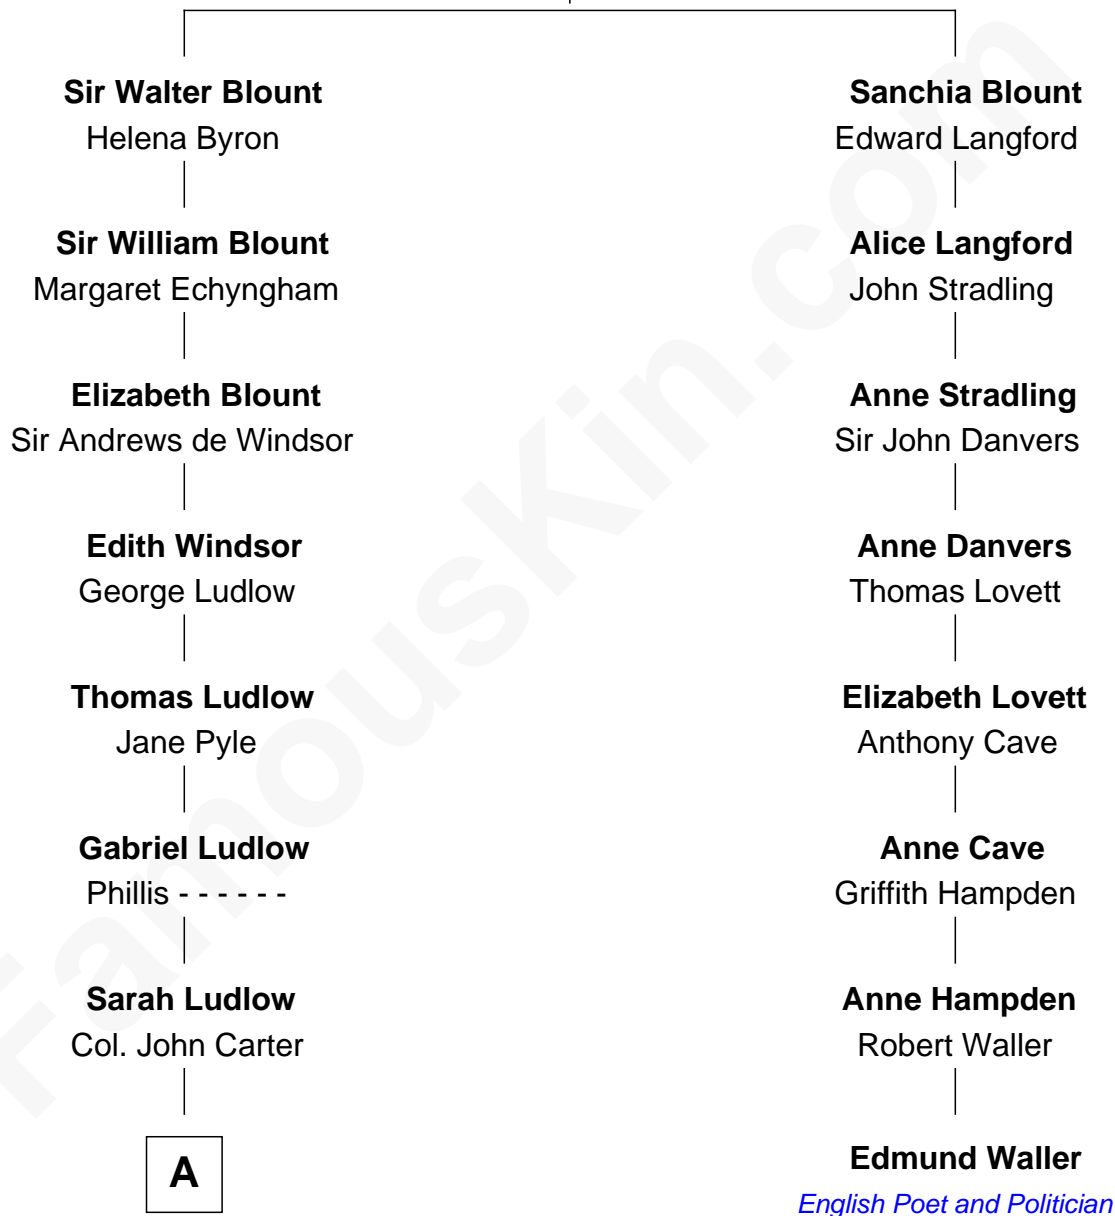

FamousKin.com Relationship Chart of

Thomas Nelson

Signer of the Declaration of Independence

7th cousin 3 times removed of

Edmund Waller

English Poet and Politician

Sir Thomas Blount

Margaret de Gresley

A

Col. Robert Carter

Judith Armistead

Elizabeth Carter

Nathaniel Burwell

Elizabeth Burwell

William Nelson

Thomas Nelson