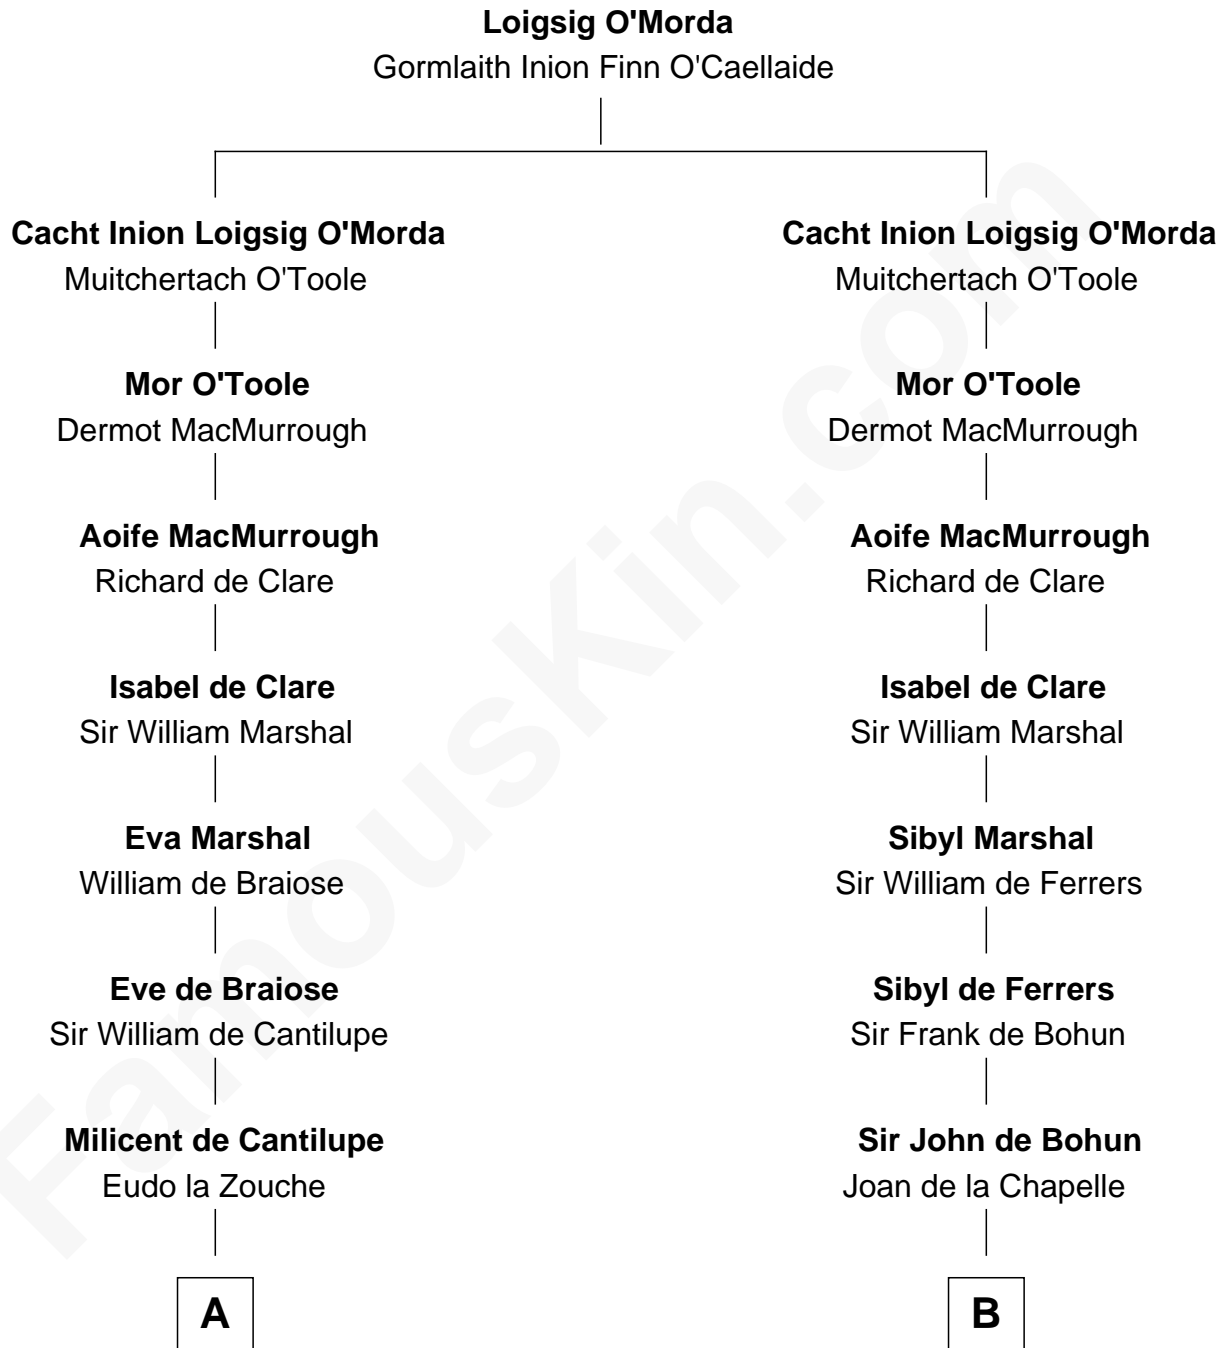

FamousKin.com

Relationship Chart of

Thomas Nelson

Signer of the Declaration of Independence

17th cousin 4 times removed of

Edmund Waller

English Poet and Politician

C

Col. George Reade

Elizabeth Martiau

Robert Reade

Mary Lilly

Margaret Reade

Thomas Nelson

William Nelson

Elizabeth Burwell

Thomas Nelson

Signer of Declaration of Independence