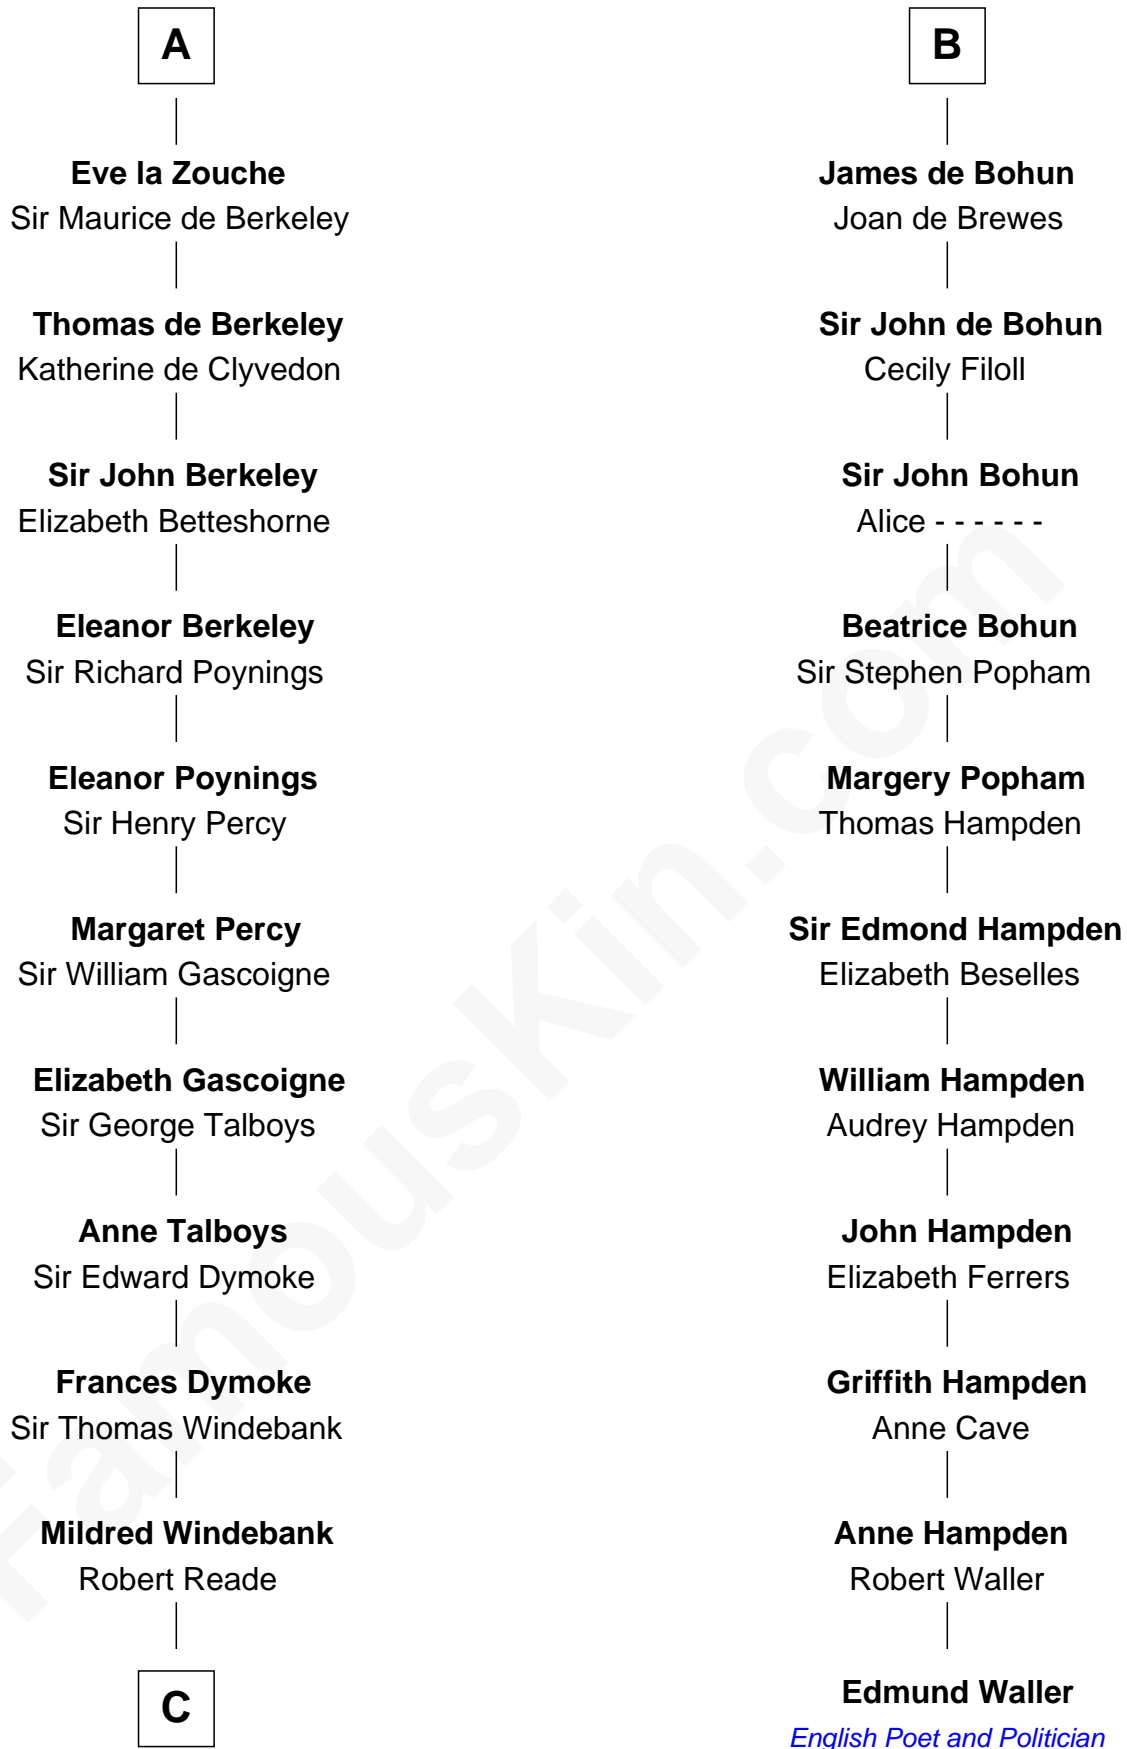

FamousKin.com

Relationship Chart of

Thomas Nelson

Signer of the Declaration of Independence

17th cousin 4 times removed of

Edmund Waller

English Poet and Politician

C

Col. George Reade

Elizabeth Martiau

Robert Reade

Mary Lilly

Margaret Reade

Thomas Nelson

William Nelson

Elizabeth Burwell