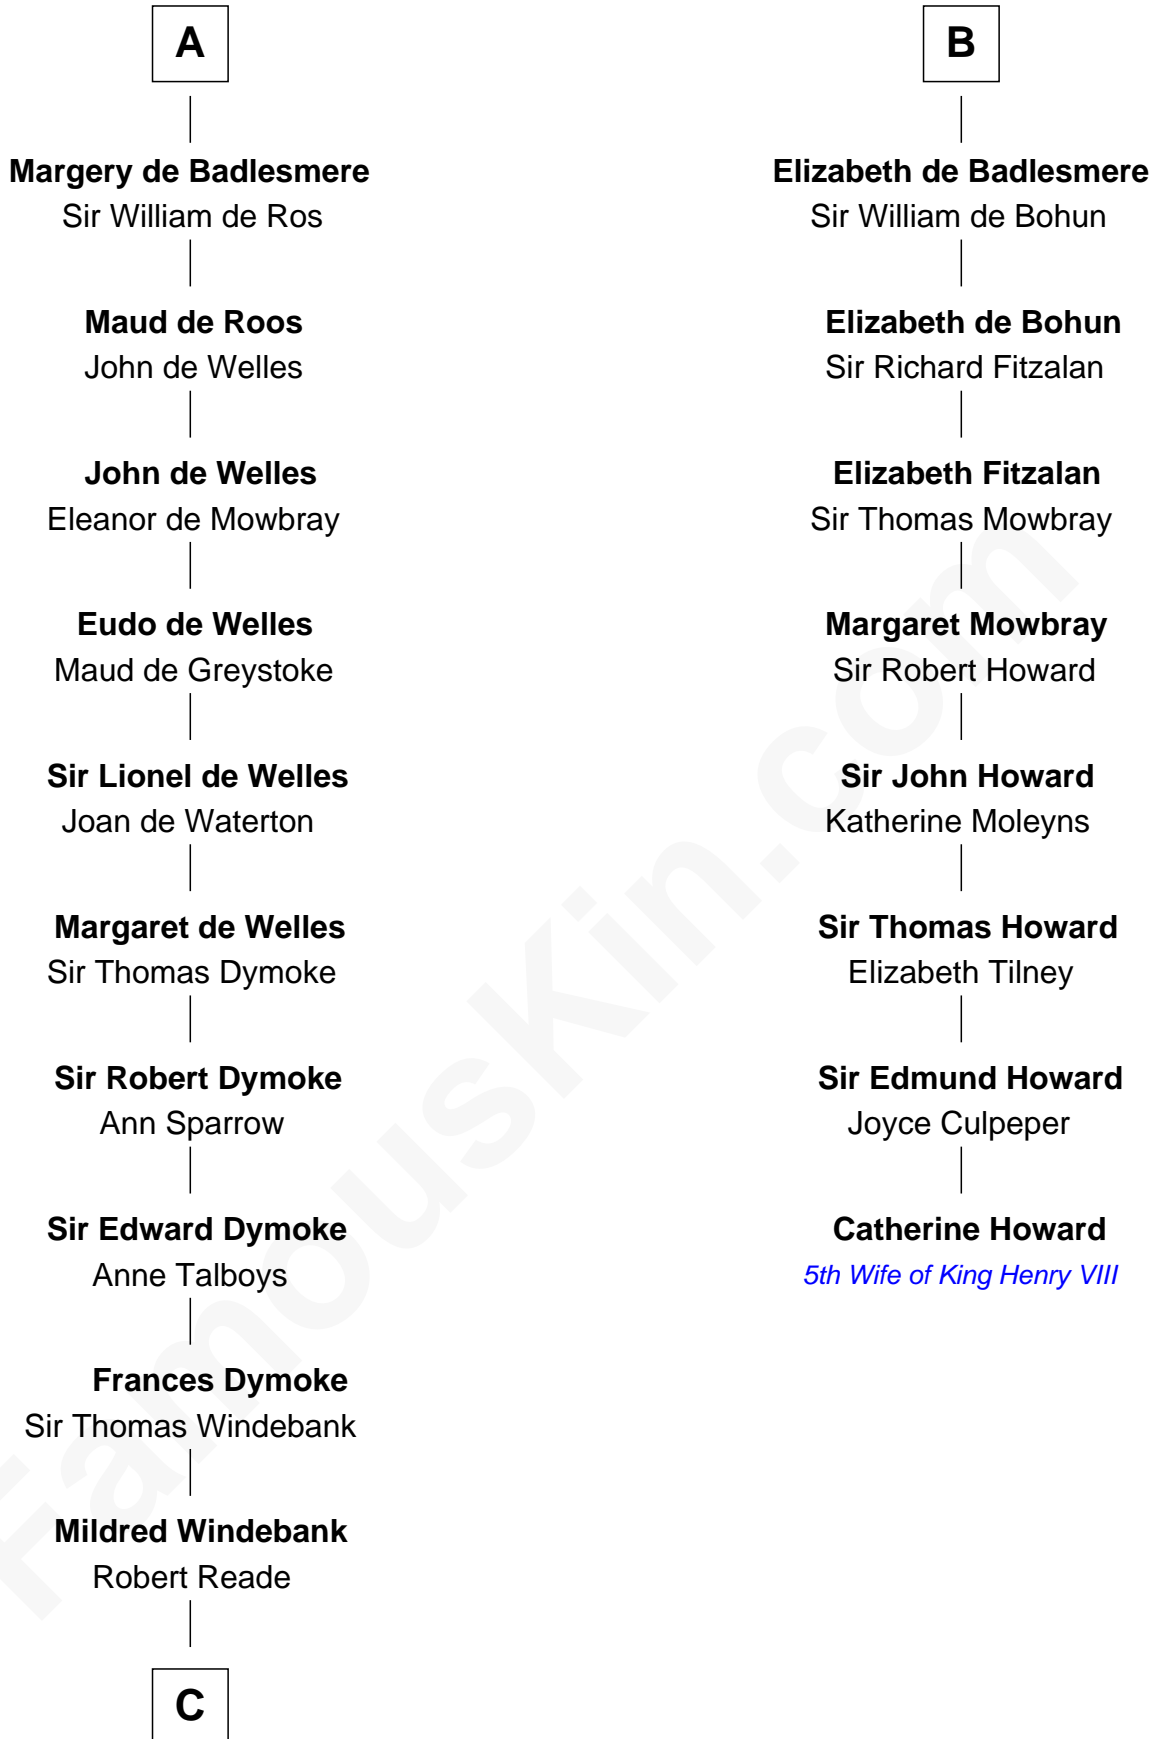

FamousKin.com

Relationship Chart of

Thomas Nelson

Signer of the Declaration of Independence

14th cousin 7 times removed of

Catherine Howard

5th Wife of King Henry VIII

Rhys ap Tewdwr
Gwladys ferch Rhiwallon

C

Col. George Reade

Elizabeth Martiau

Robert Reade

Mary Lilly

Margaret Reade

Thomas Nelson

William Nelson