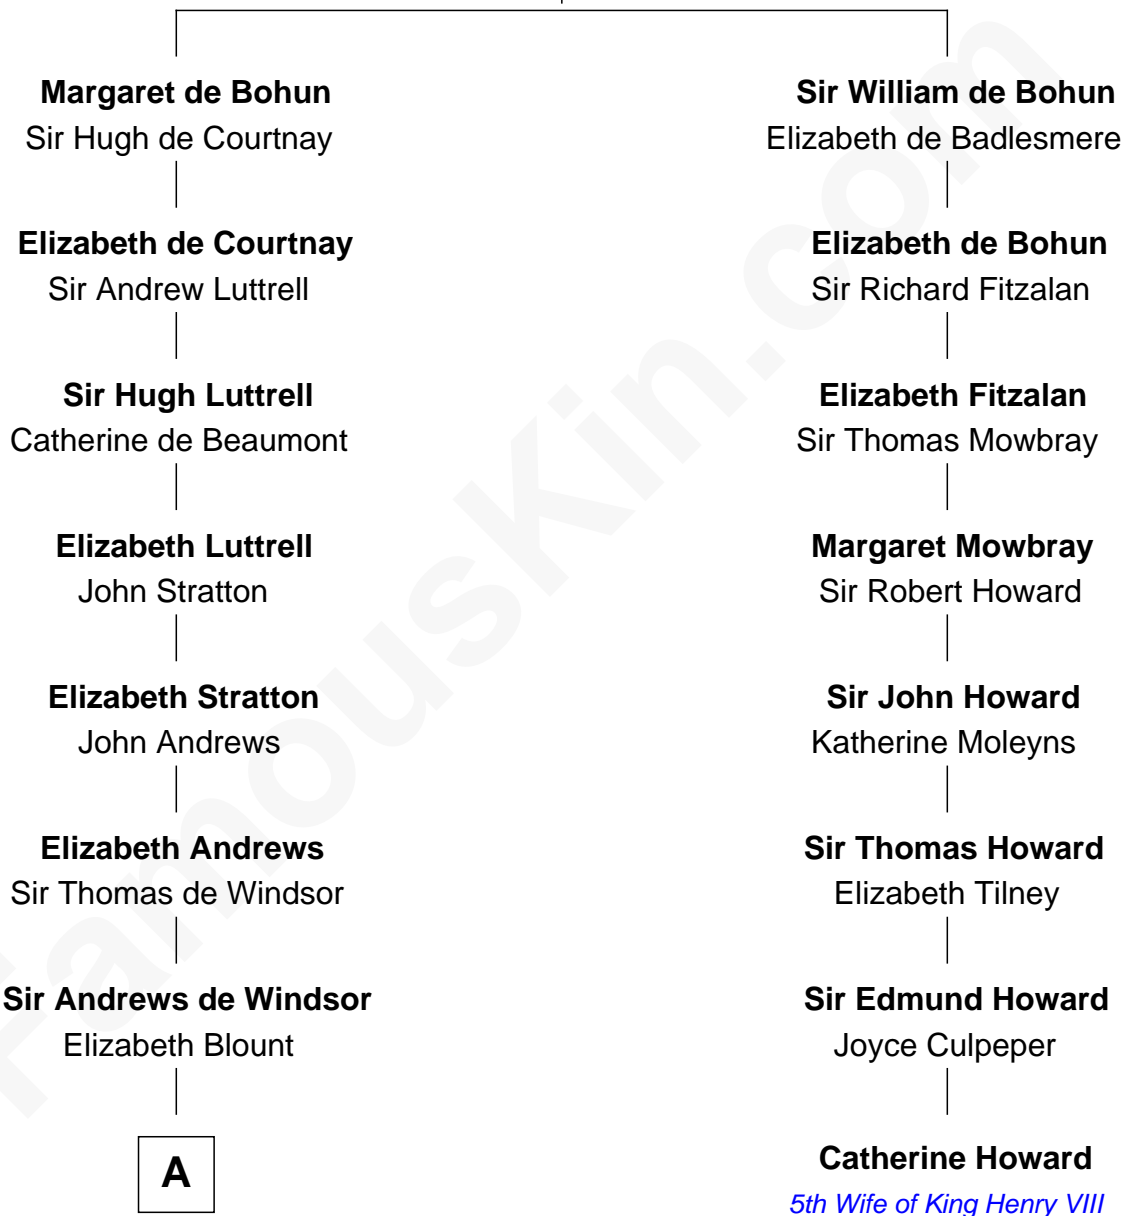

FamousKin.com

Relationship Chart of

Thomas Nelson

Signer of the Declaration of Independence

7th cousin 7 times removed of

Catherine Howard

5th Wife of King Henry VIII

Humphrey de Bohun
Elizabeth Plantagenet

A

Edith Windsor
George Ludlow

Thomas Ludlow
Jane Pyle

Gabriel Ludlow
Phillis - - - - -

Sarah Ludlow
Col. John Carter

Col. Robert Carter
Judith Armistead

Elizabeth Carter
Nathaniel Burwell

Elizabeth Burwell
William Nelson