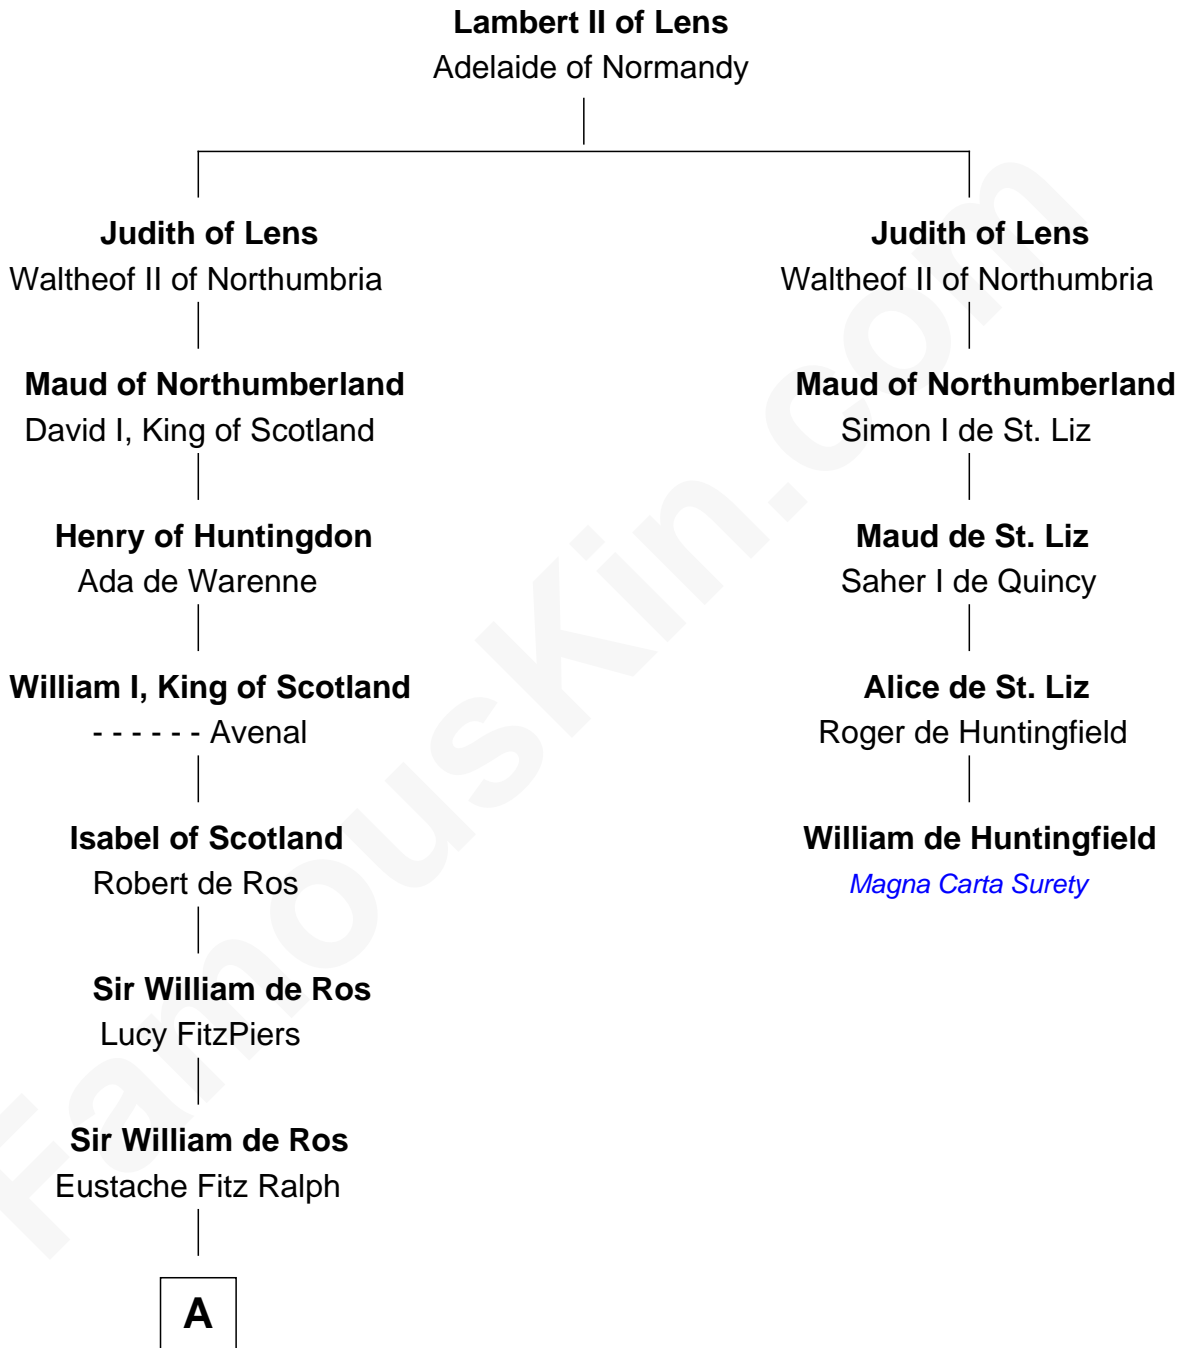

FamousKin.com

Relationship Chart of

Thomas Nelson

Signer of the Declaration of Independence

4th cousin 17 times removed of

William de Huntingfield
Magna Carta Surety

A

Ivetta de Ros
Sir Geoffrey le Scrope

Sir Stephen le Scrope
Isabel - - - - -

Joan le Scrope
William Pert

Isabel Pert
Robert Conyers

Joan Conyers
Sir Philip Dymoke

Sir Thomas Dymoke
Margaret de Welles

Sir Robert Dymoke
Ann Sparrow

Sir Edward Dymoke
Anne Talboys