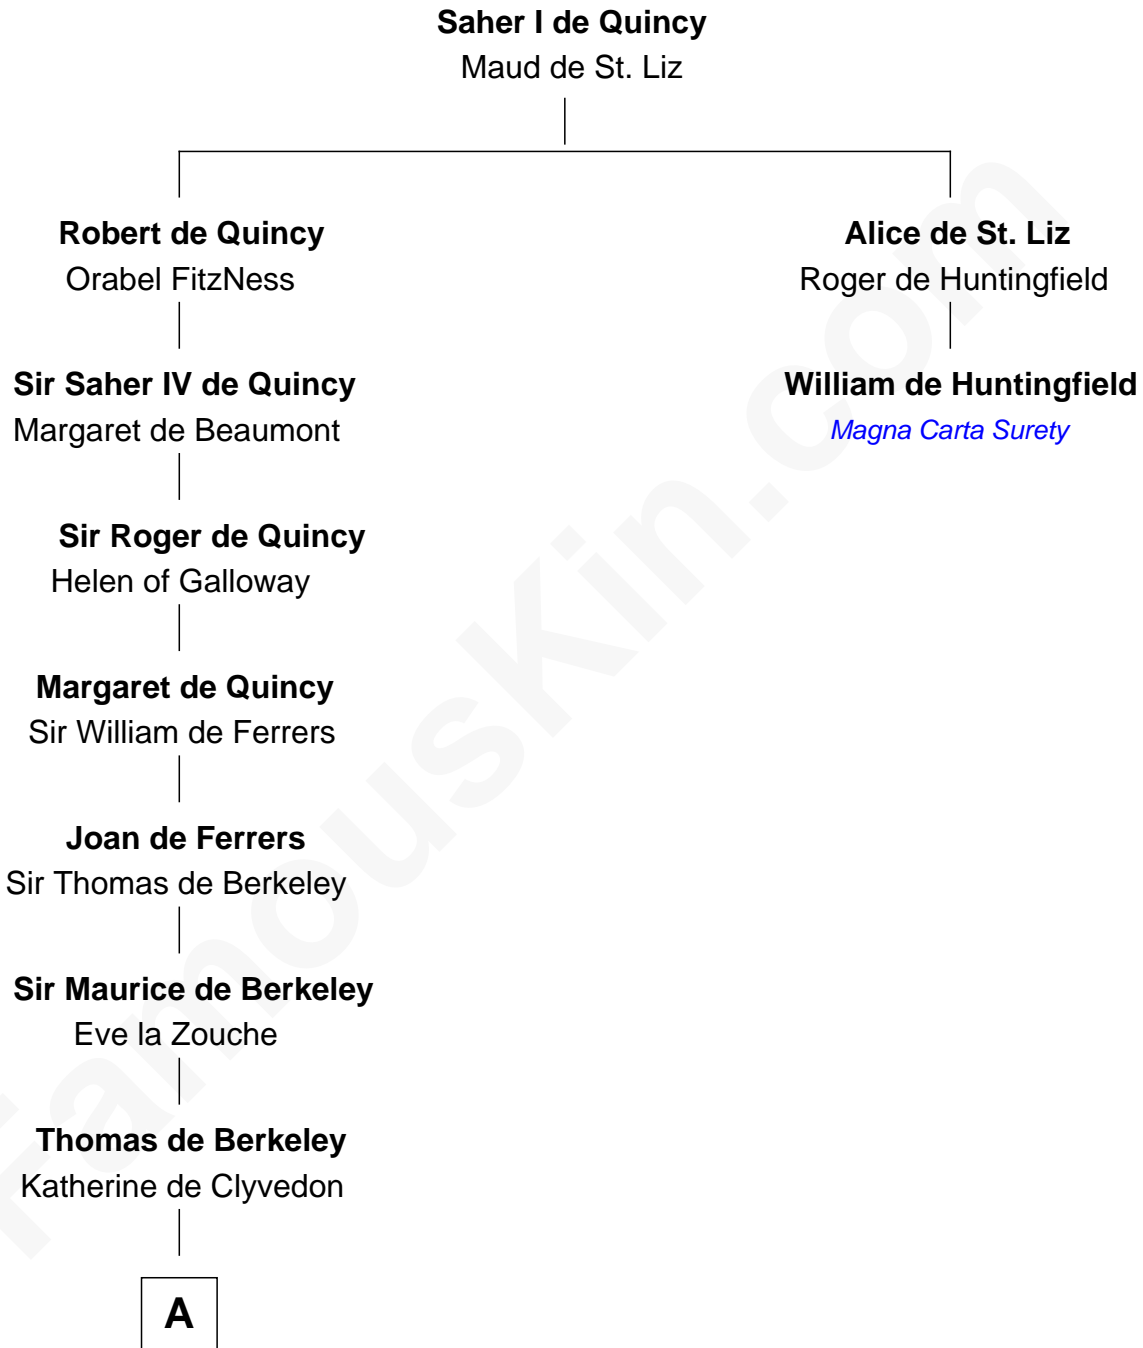

# FamousKin.com

## Relationship Chart of

### Thomas Nelson

Signer of the Declaration of Independence

1st cousin 18 times removed of

**William de Huntingfield**  
Magna Carta Surety

**B**

—  
**Margaret Reade**

Thomas Nelson

—  
**William Nelson**