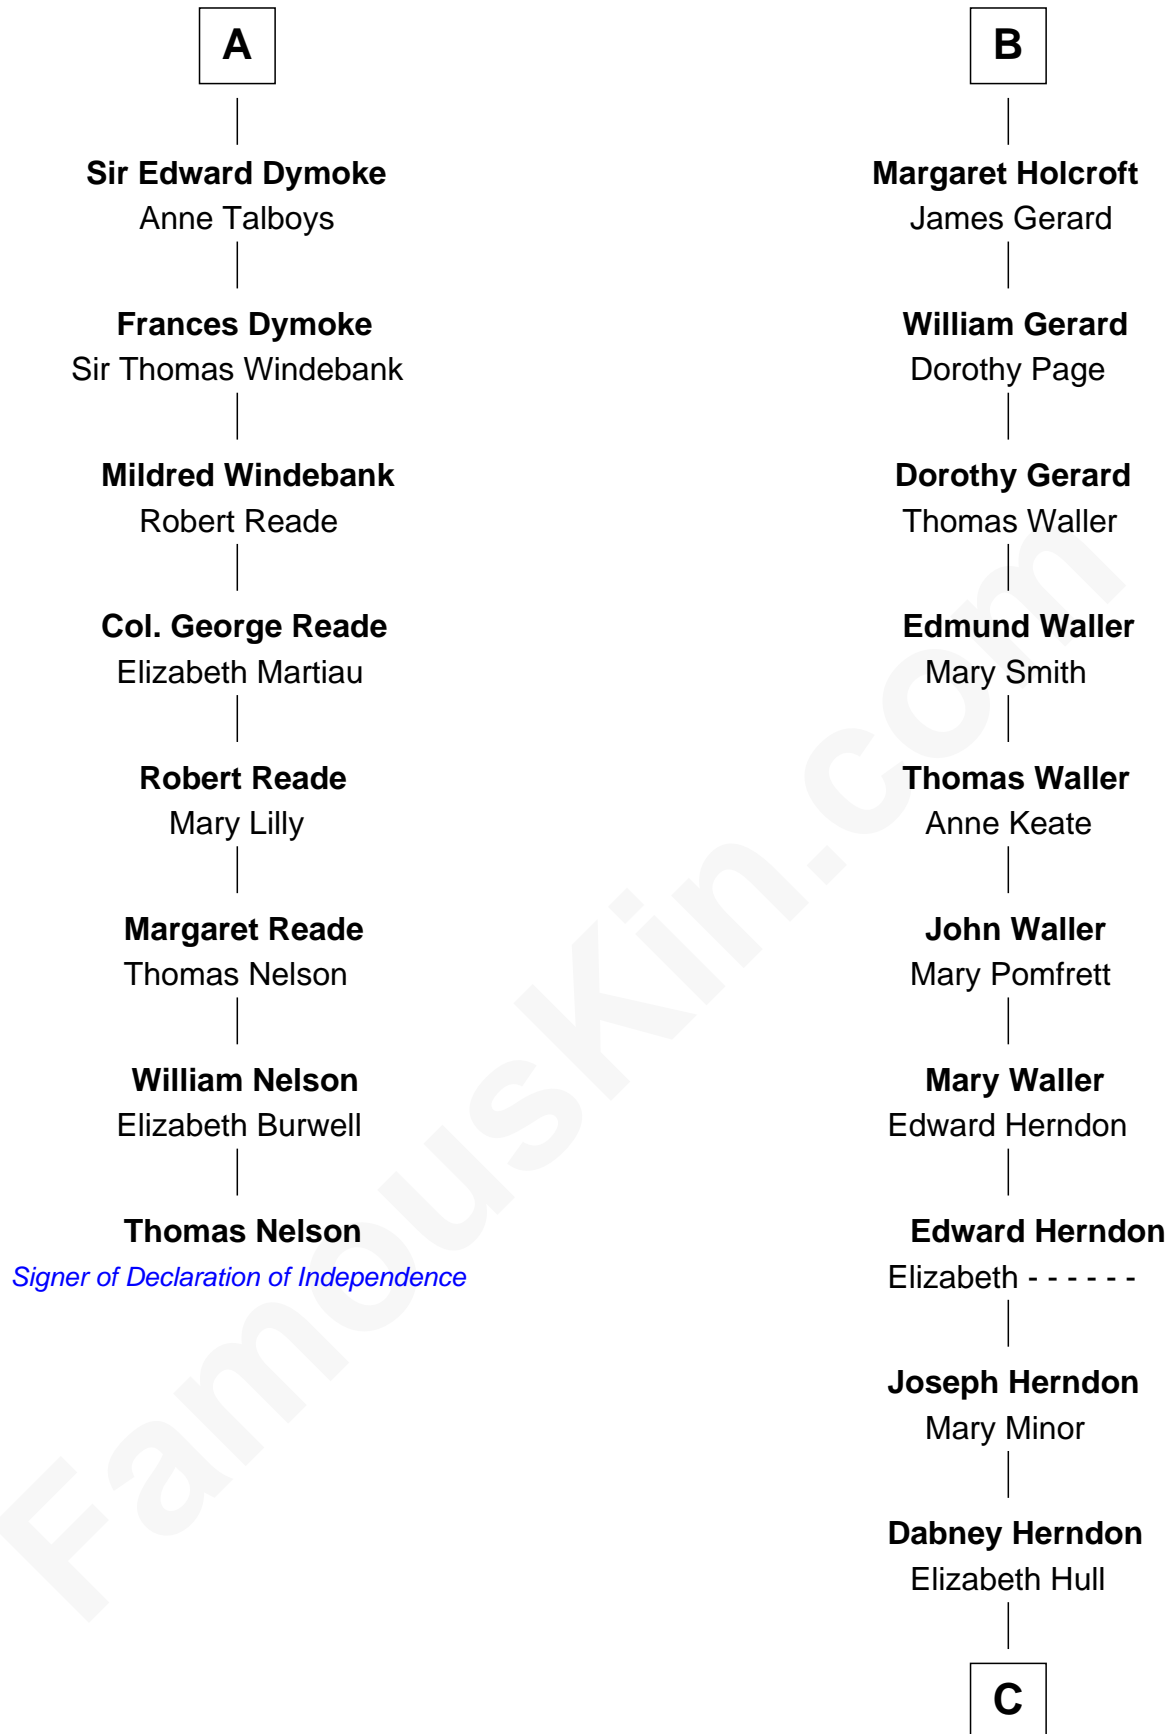

FamousKin.com

Relationship Chart of

Thomas Nelson

Signer of the Declaration of Independence

14th cousin 4 times removed of

Ellen (Herndon) Arthur

Wife of President Chester A. Arthur

C

Capt. William Lewis Herndon
Frances Elizabeth Hansborough

Ellen (Herndon) Arthur
Wife of President Chester Arthur

FamousKin.com