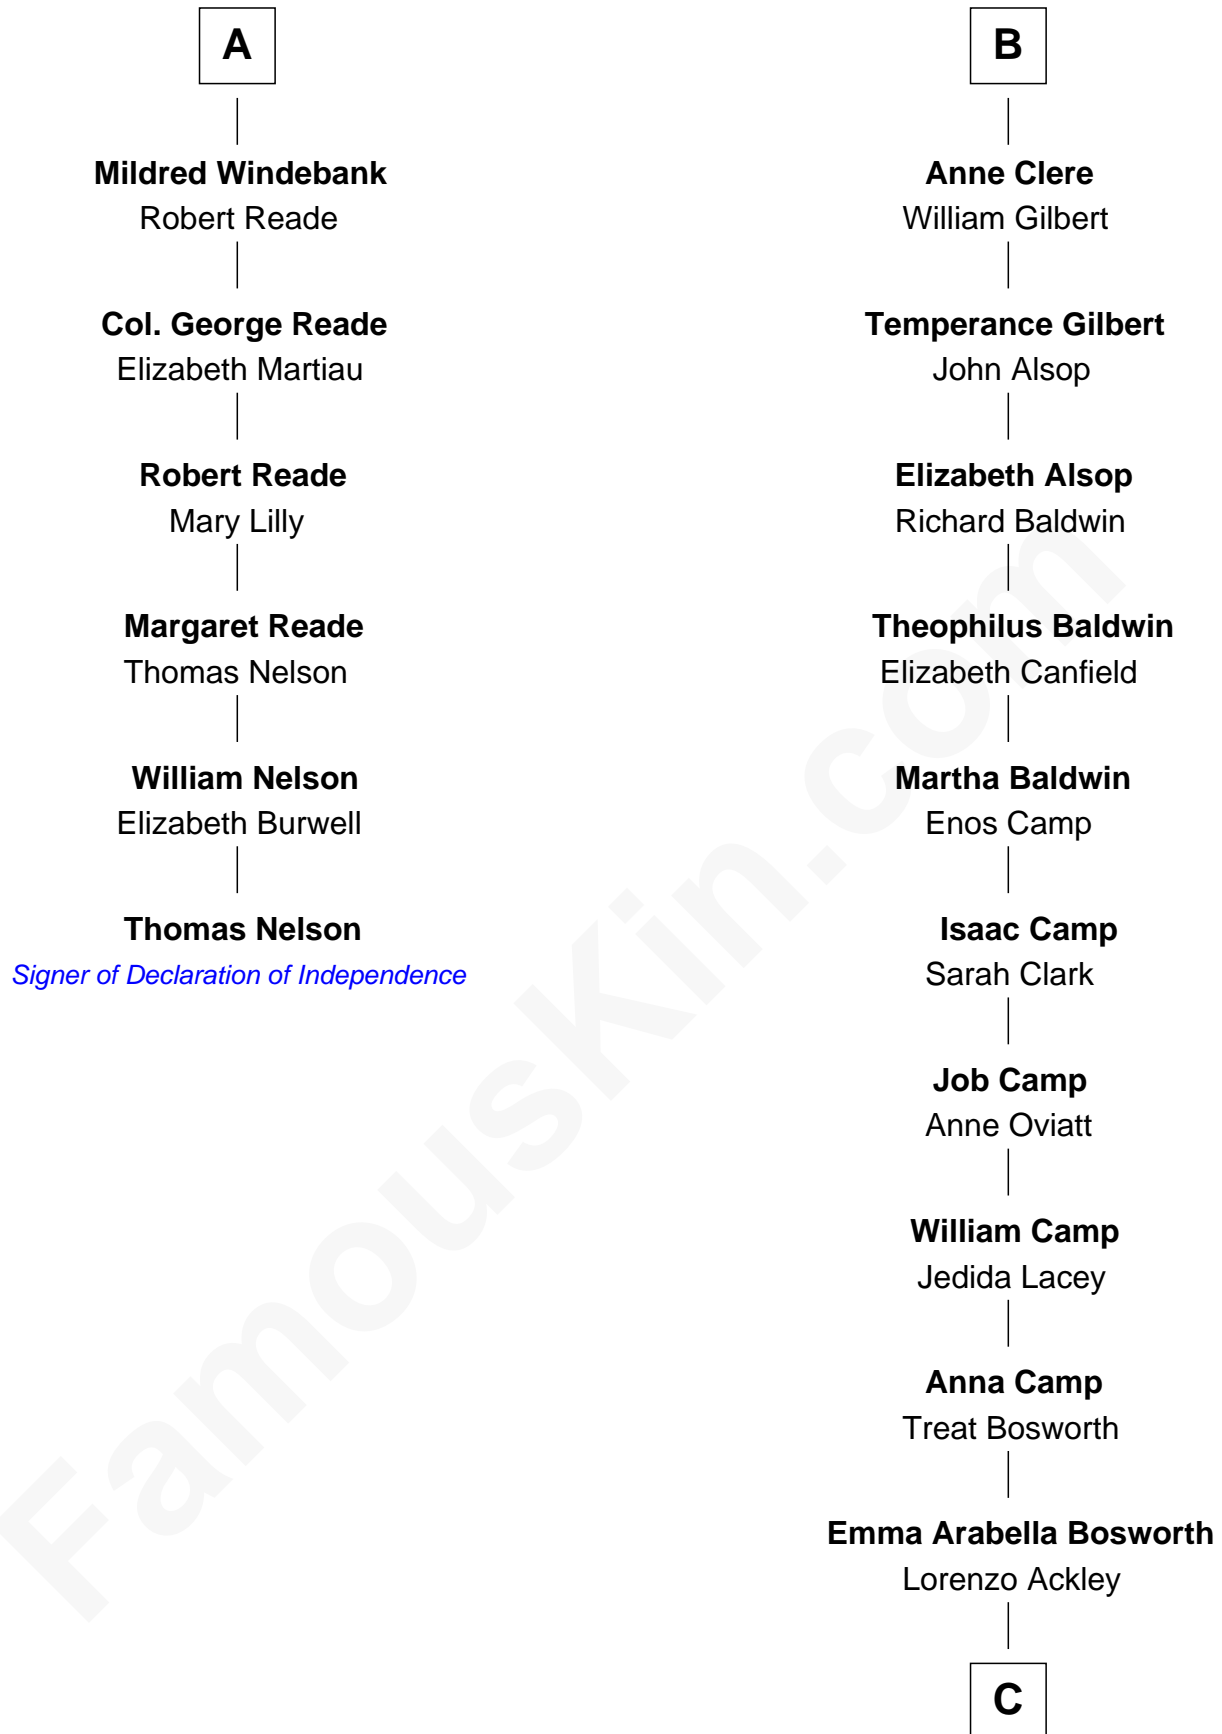

FamousKin.com

Relationship Chart of

Thomas Nelson

Signer of the Declaration of Independence

12th cousin 9 times removed of

Sydney Biddle Barrows

Mayflower Madam

John de Welles

Maud de Roos

C

Helen Eva Ackley
William Gildersleeve Parke

Elizabeth Parke
Percy Ballantine

John Boyd Ballantine
Anne L. Crawford

Jeannette Ballantine
Donald Byers Barrows

Sydney Biddle Barrows
Mayflower Madam