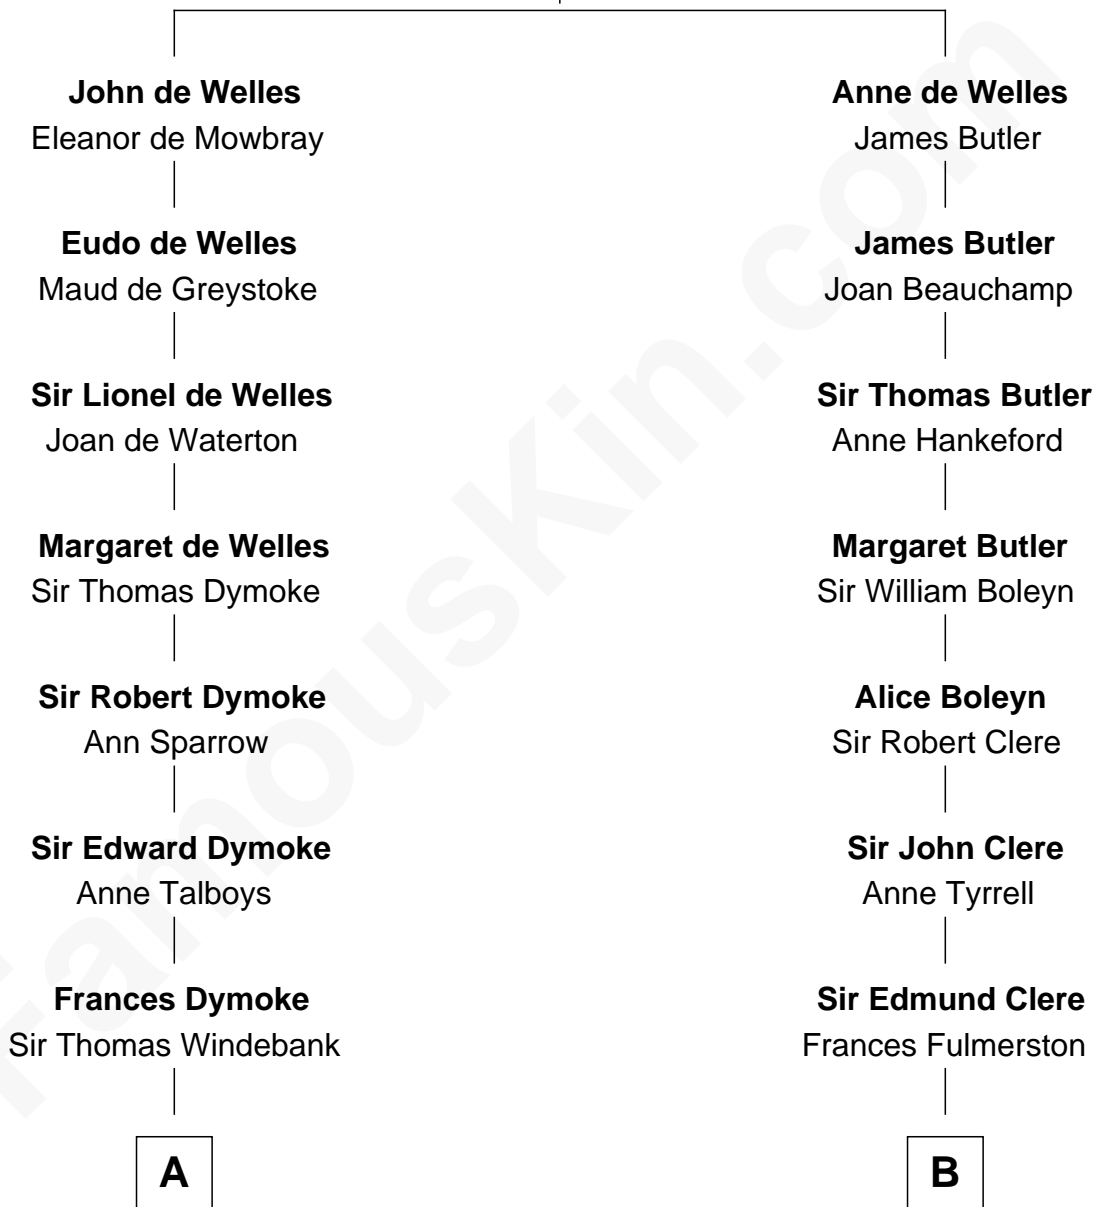

FamousKin.com

Relationship Chart of

Thomas Nelson

Signer of the Declaration of Independence

12th cousin 9 times removed of

Sydney Biddle Barrows

Mayflower Madam

John de Welles

Maud de Roos

C

Helen Eva Ackley
William Gildersleeve Parke

Elizabeth Parke
Percy Ballantine

John Boyd Ballantine
Anne L. Crawford

Jeannette Ballantine
Donald Byers Barrows

Sydney Biddle Barrows
Mayflower Madam