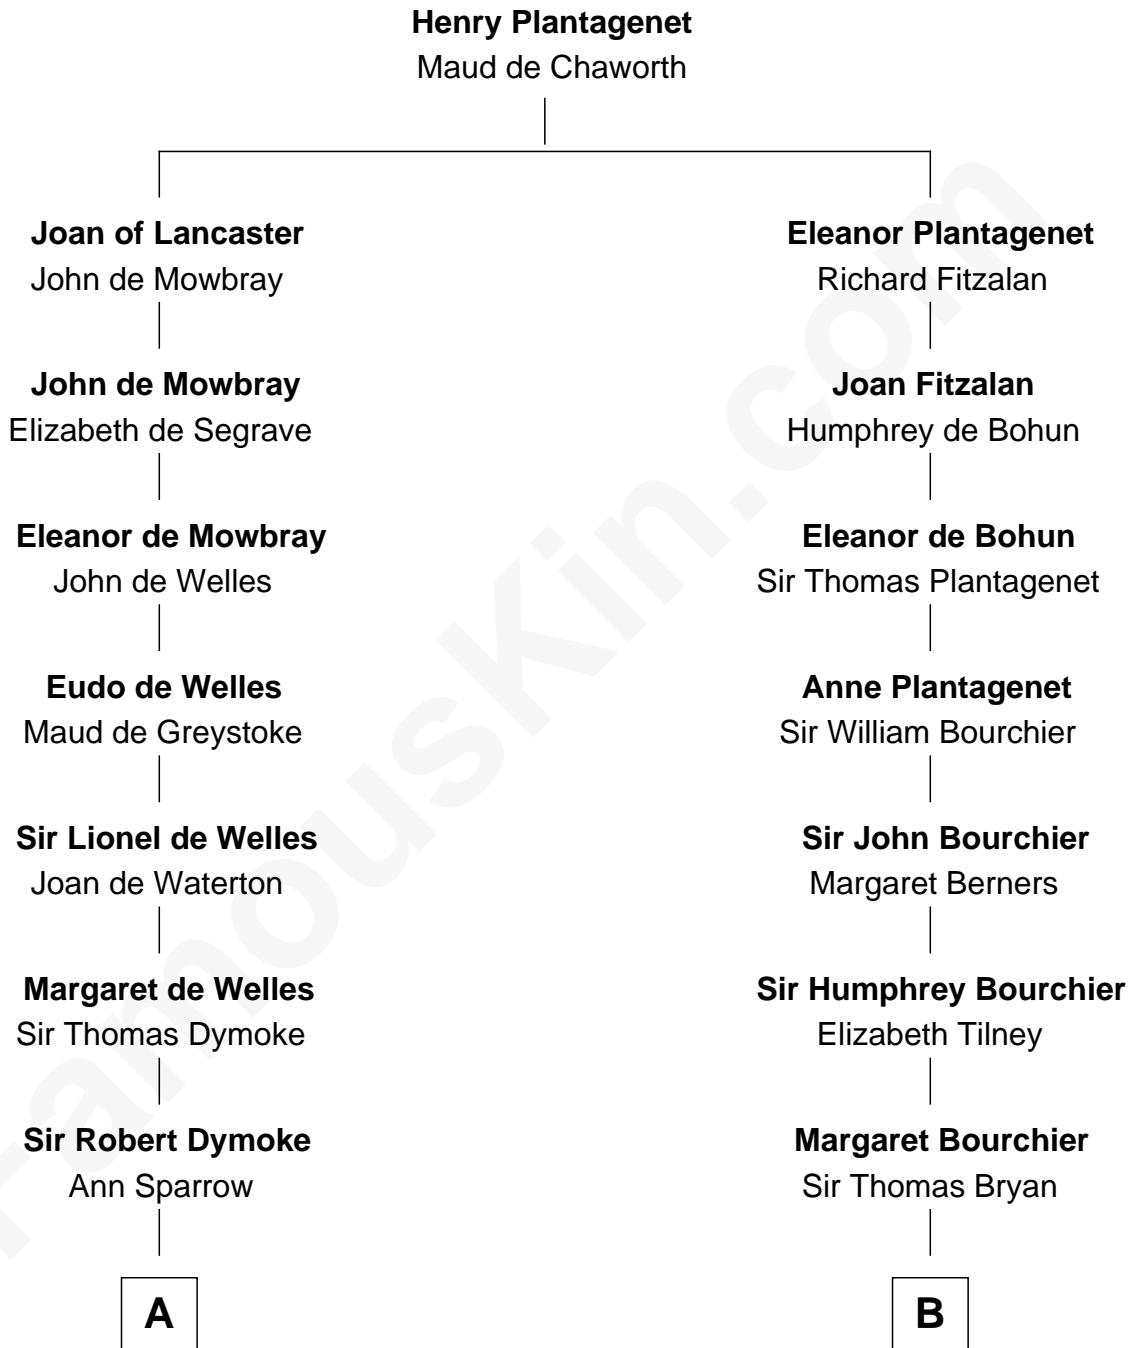

# FamousKin.com

## Relationship Chart of Thomas Nelson

*Signer of the Declaration of Independence*

14th cousin 1 time removed of

## Robert Treat Paine

*Signer of the Declaration of Independence*

**A**

**Sir Edward Dymoke**

Anne Talboys

**Frances Dymoke**

Sir Thomas Windebank

**Mildred Windebank**