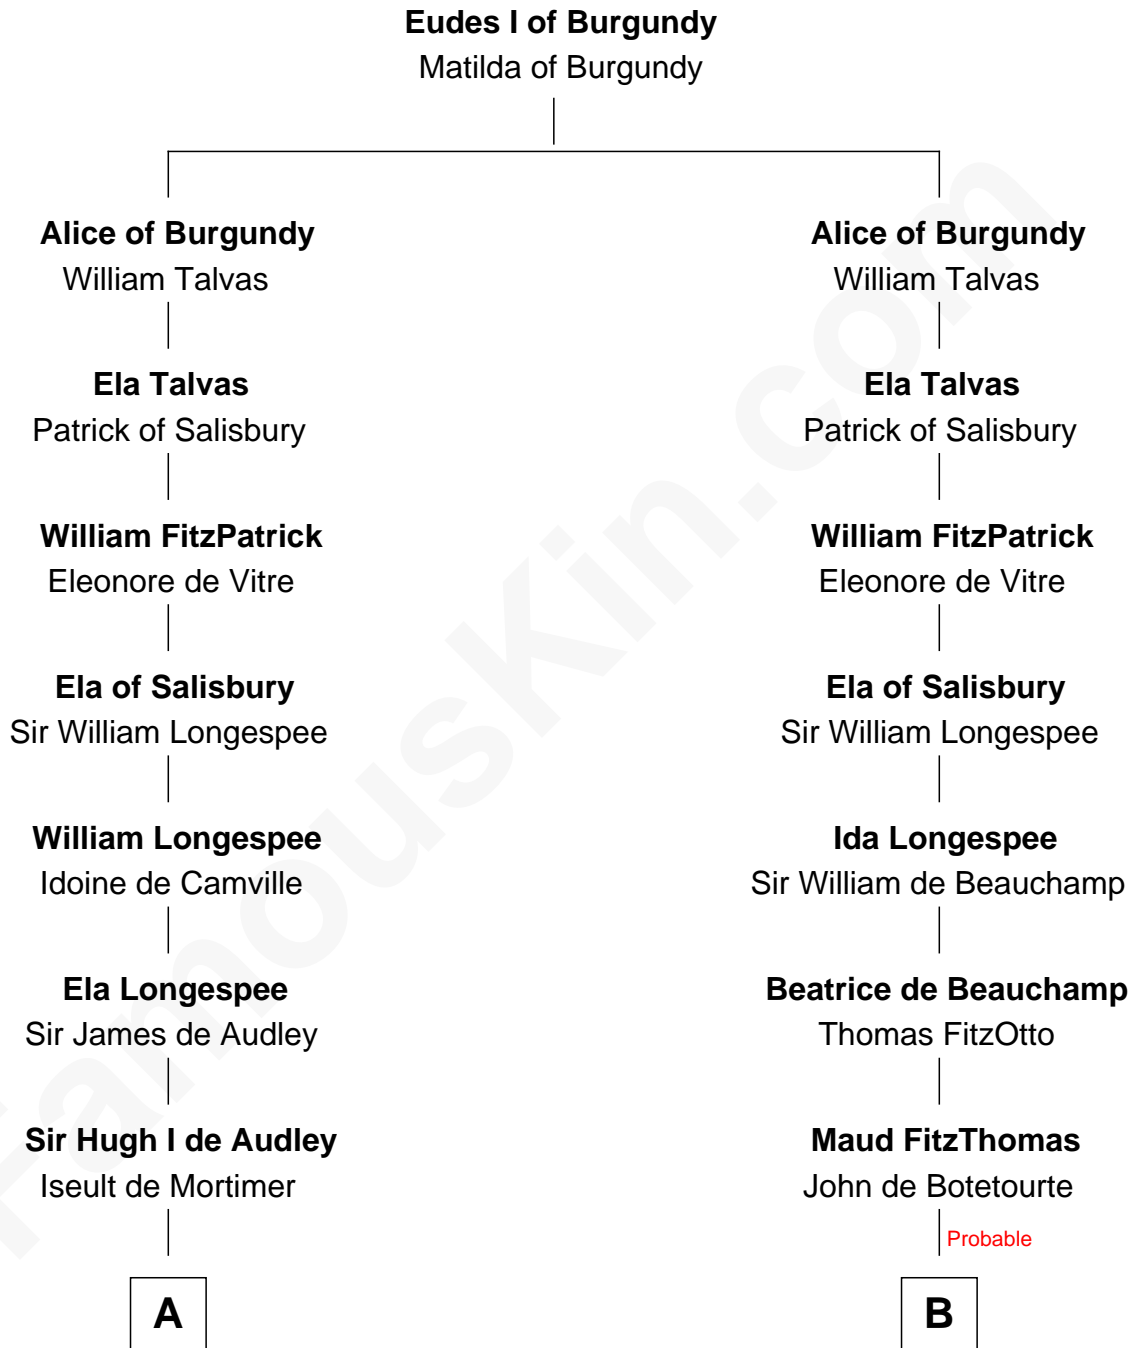

FamousKin.com

Relationship Chart of

Thomas Nelson

Signer of the Declaration of Independence

21st cousin of

Robert Treat Paine

Signer of the Declaration of Independence

A

Alice de Audley
Sir Ralph de Greystoke

Sir William de Greystoke
Joan FitzHenry

Sir Ralph de Greystoke
Katherine de Clifford

Maud de Greystoke
Eudo de Welles

Sir Lionel de Welles
Joan de Waterton

Margaret de Welles
Sir Thomas Dymoke