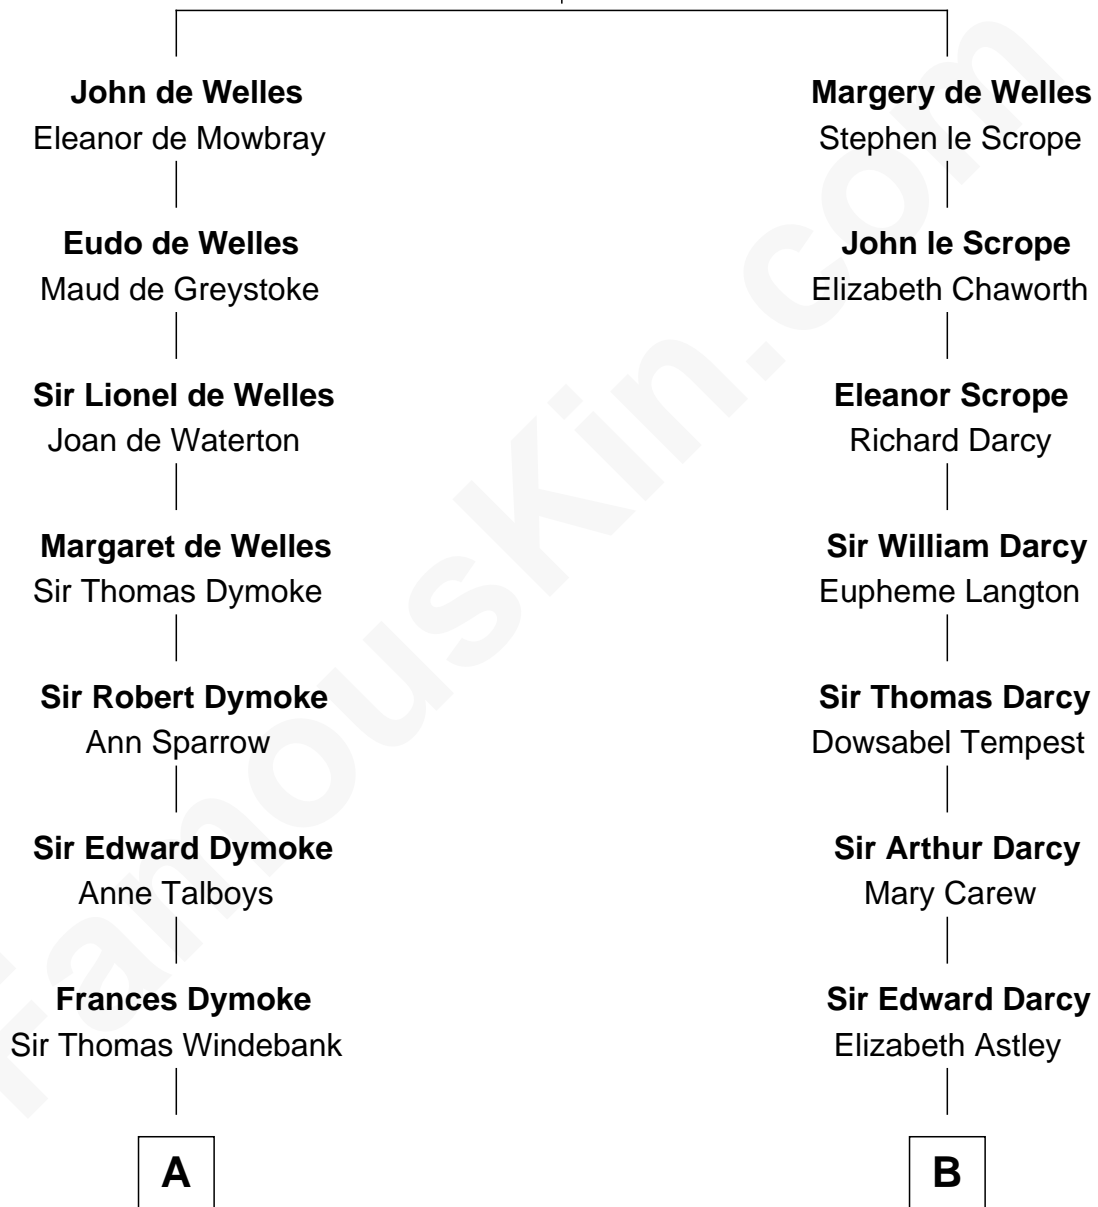

## Relationship Chart of

### Thomas Nelson

*Signer of the Declaration of Independence*

12th cousin of

### Robert Treat Paine

*Signer of the Declaration of Independence*

**John de Welles**

Maud de Roos

**A**

**Mildred Windebank**

Robert Reade

**Col. George Reade**

Elizabeth Martiau

**Robert Reade**

Mary Lilly

**Margaret Reade**

Thomas Nelson

**William Nelson**

Elizabeth Burwell

**Thomas Nelson**