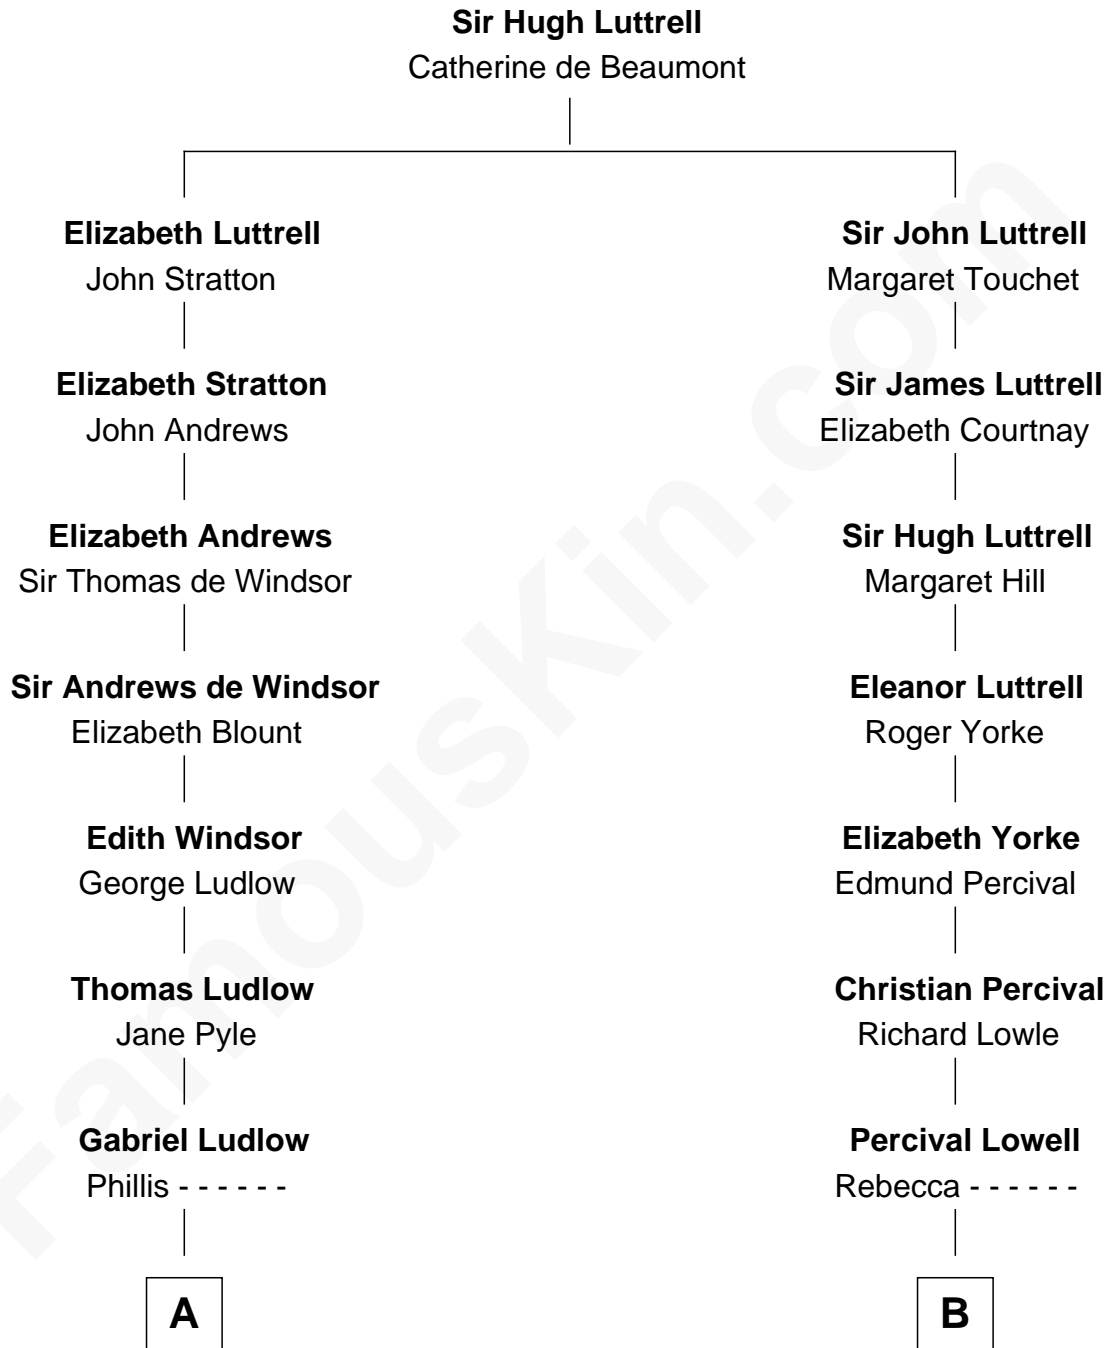

FamousKin.com

Relationship Chart of

Thomas Nelson

Signer of the Declaration of Independence

11th cousin of

General William Whipple

Signer of the Declaration of Independence

A

Sarah Ludlow
Col. John Carter

Col. Robert Carter
Judith Armistead

Elizabeth Carter
Nathaniel Burwell

Elizabeth Burwell
William Nelson

Thomas Nelson

Signer of Declaration of Independence

B

Joanna Lowell
John Oliver