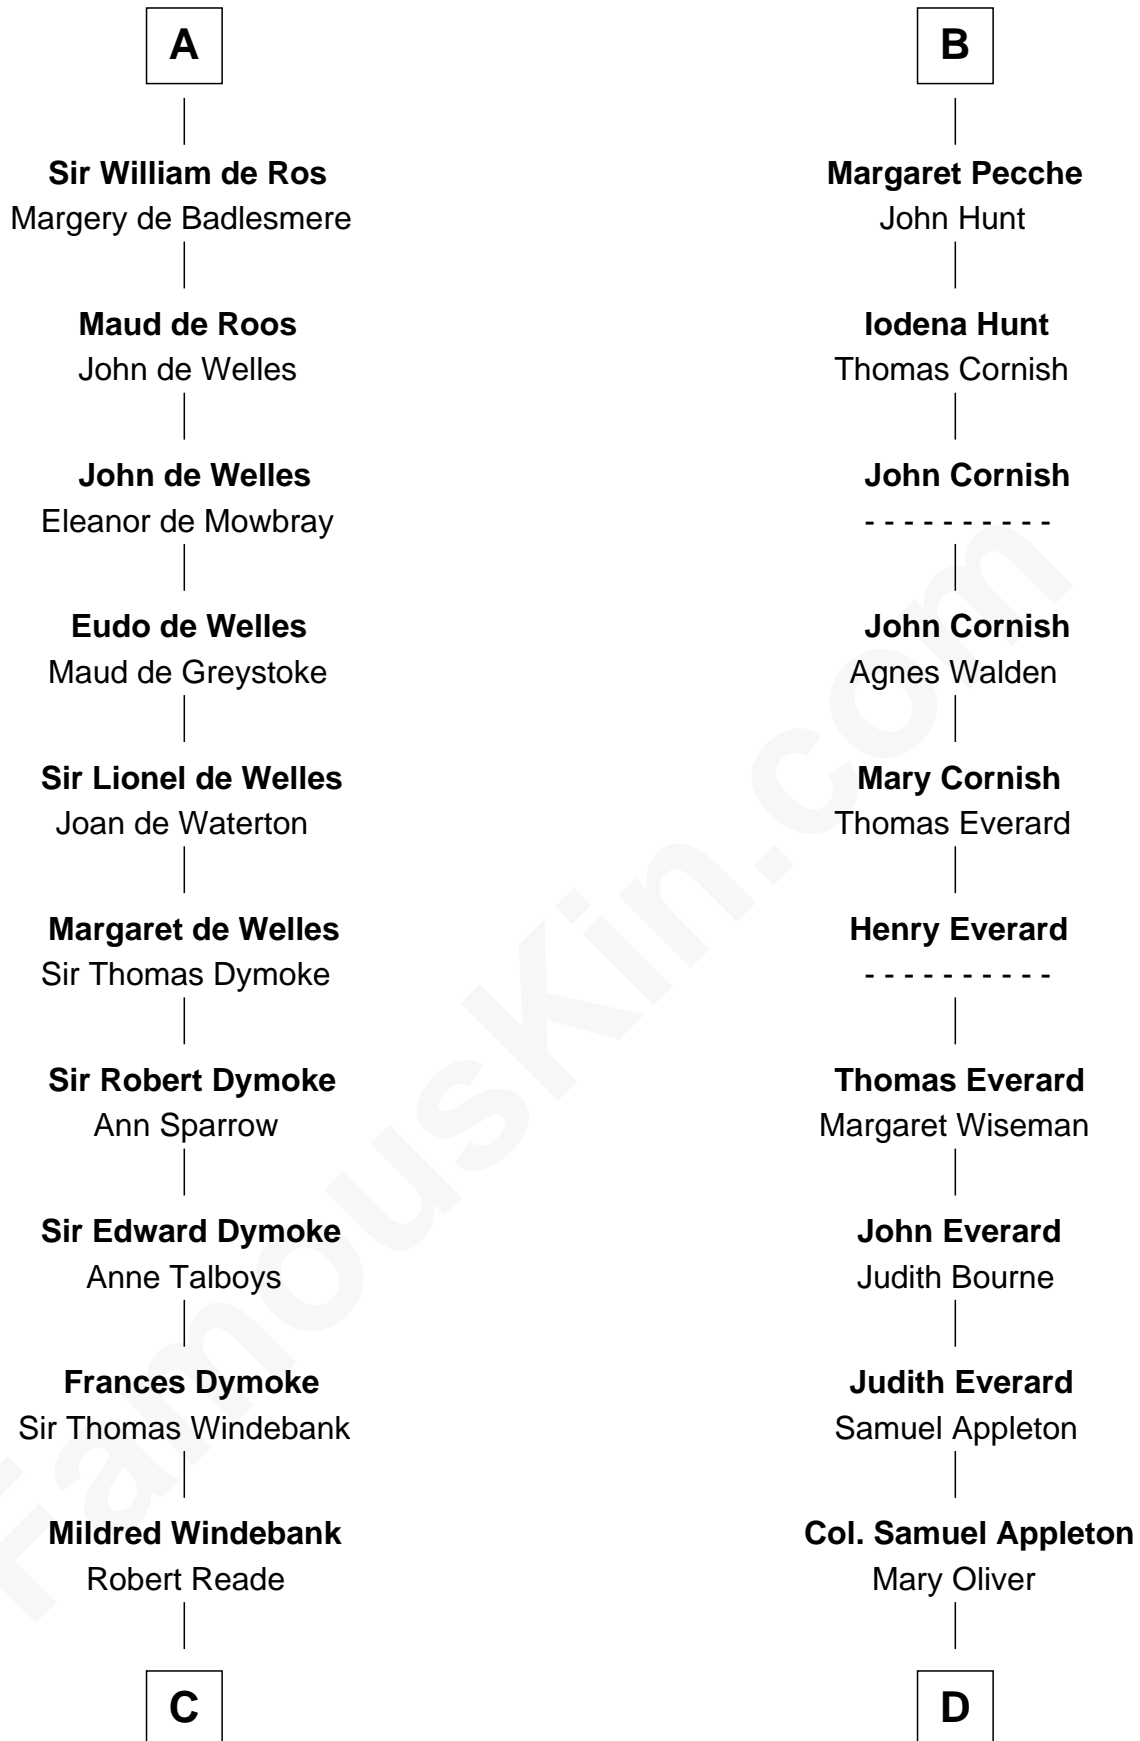

### Thomas Nelson

*Signer of the Declaration of Independence*

19th cousin 2 times removed of

**Maud de St. Liz**  
Robert Fitzrichard

**Sir Walter Fitzrobert**  
Maud de Lucy

**Alice Fitzwalter**  
Gilbert Pecche

**Sir Hamon Pecche**  
Eve -----

**Sir Gilbert Pecche**  
Joan de Creye

**Sir Simon Pecche**  
Agnes Holme

**B**

**C**

**Col. George Reade**

Elizabeth Martiau

**Robert Reade**

Mary Lilly

**Margaret Reade**

Thomas Nelson