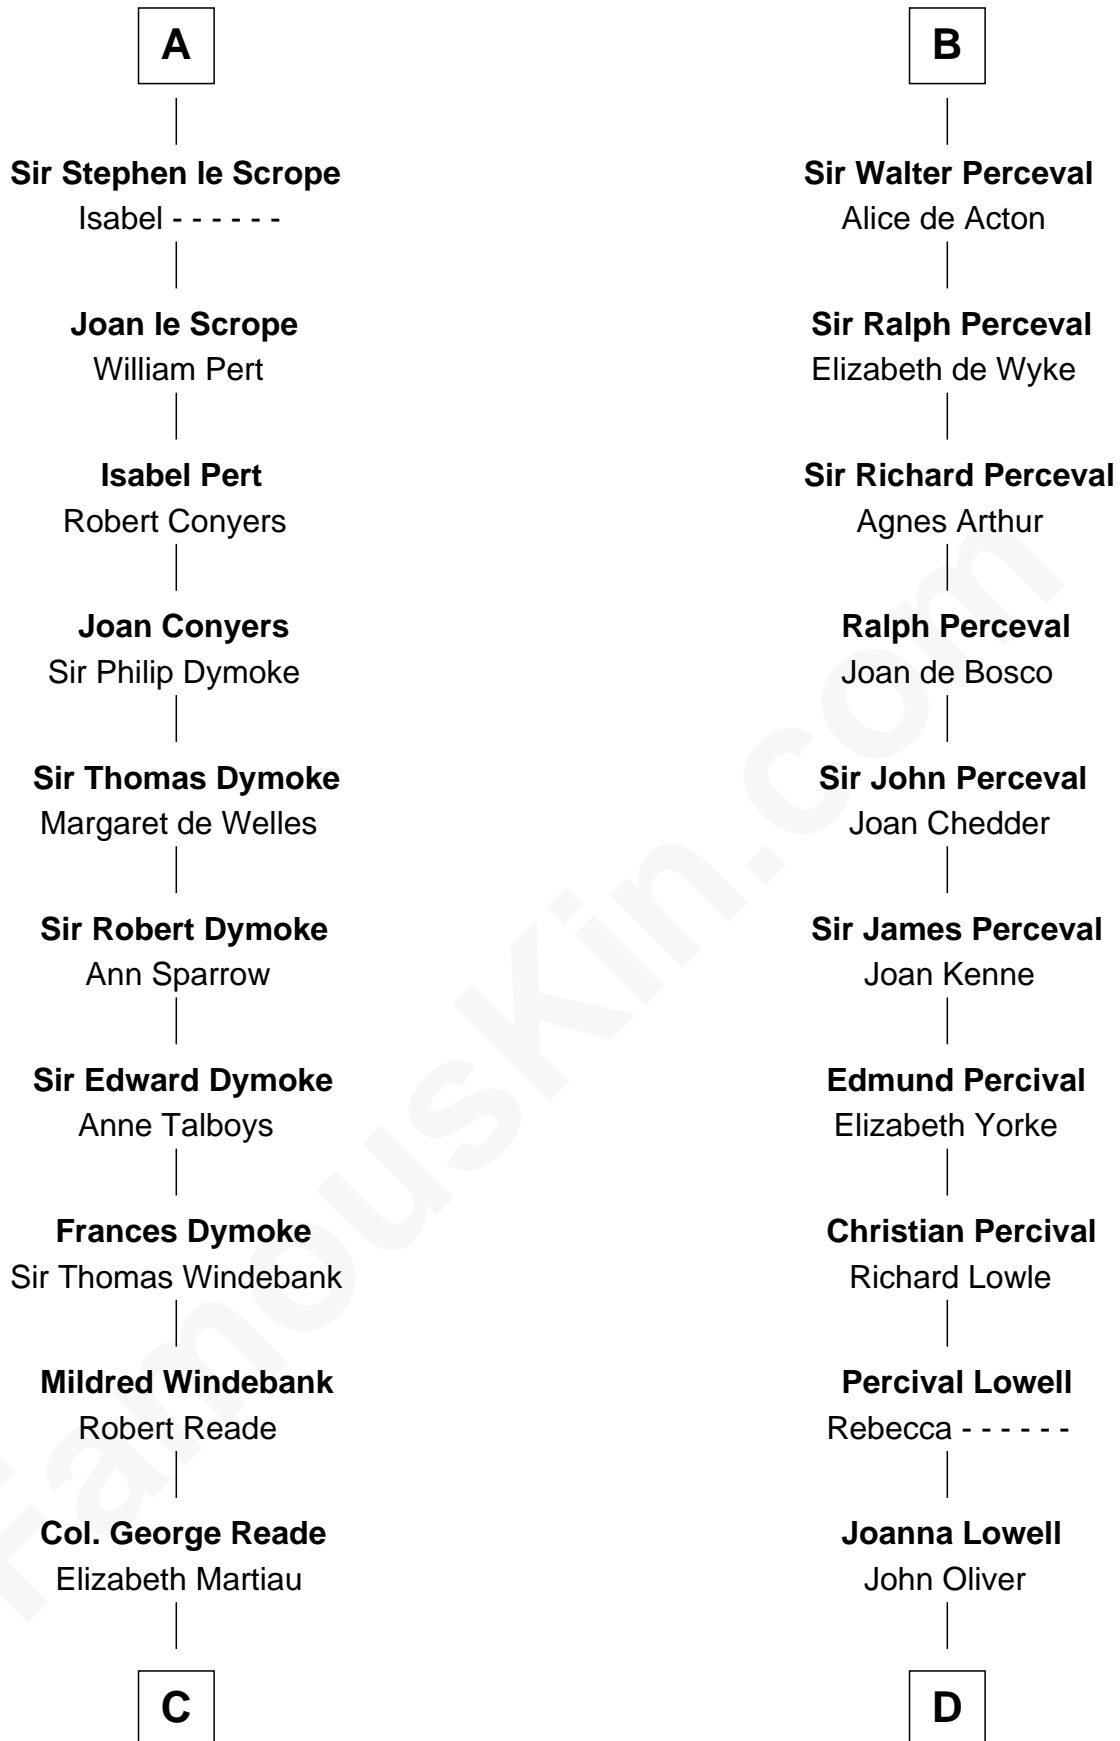

FamousKin.com

Relationship Chart of

Thomas Nelson

Signer of the Declaration of Independence

20th cousin of

General William Whipple

Signer of the Declaration of Independence

Hugh I of Vermandois

Adèle of Vermandois

C

Robert Reade

Mary Lilly

Margaret Reade

Thomas Nelson

William Nelson

Elizabeth Burwell